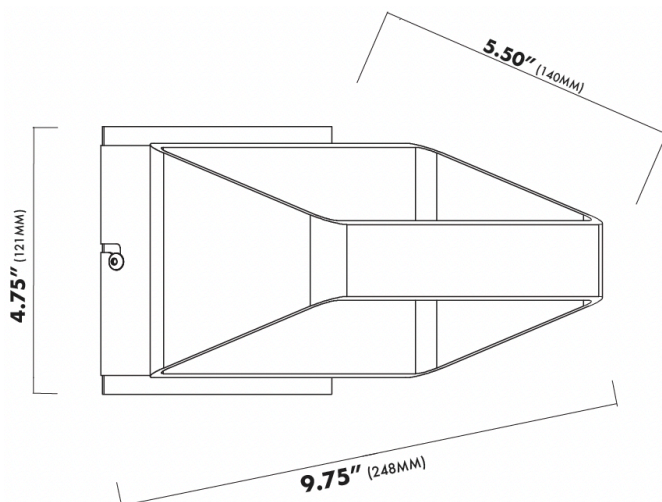

DIMENSIONS

FEATURES

- LUMENS: 574LM
- WATTS: 16W
- VOLTAGE: 120V
- CRI: 96
- CCT: 3000K
- IP RATED: DRY LOCATION
- MATERIAL: ALUMINUM BODY
ACRYLIC PRISMATIC LENS
- FINISH: BLACK / WHITE
- LIFETIME: 50,000 HOURS
- DIMMABLE: LED (15% - 100%) with ELV - Electric Low Voltage Dimmers
- WARRANTY: 5-YEAR LIMITED