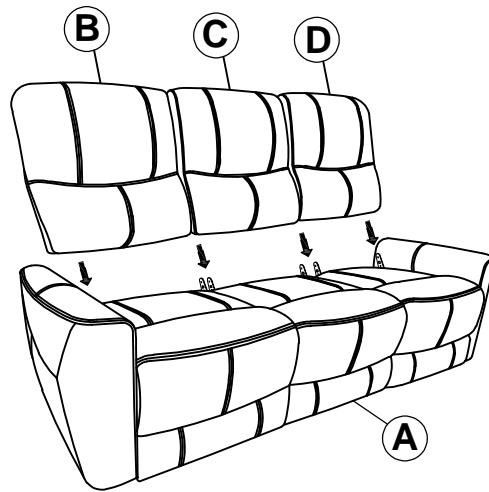

ASSEMBLY INSTRUCTIONS

Fine Furniture for every stage of life

Power Sofa

ASSEMBLY INSTRUCTIONS

ASSEMBLY TIPS:

- 1.Remove hardware from box and sort by size.
- 2.Please check to see that all hardware and parts are present prior to start of assembly.
- 3.Please follow attached instructions in the same sequence as numbered to assure fast & easy assembly.

ASSEMBLY TIME

5 MINUTES

PARTS IDENTIFICATION

A	SEAT		1PC
B	LEFT BACK		1PC
C	MIDDLE BACK		1PC
D	RIGHT BACK		1PC
E	ADAPTER		1PC
F	POWER CABLE		1PC

ASSEMBLY INSTRUCTIONS

STEP 1

STEP 2

STEP 3 COMPLETE

Note: Dimension tolerance $\pm 5\%$

ASSEMBLY INSTRUCTIONS

Fine Furniture for every stage of life

Power Loveseat

ASSEMBLY INSTRUCTIONS

ASSEMBLY TIPS:

- 1.Remove hardware from box and sort by size.
- 2.Please check to see that all hardware and parts are present prior to start of assembly.
- 3.Please follow attached instructions in the same sequence as numbered to assure fast & easy assembly.