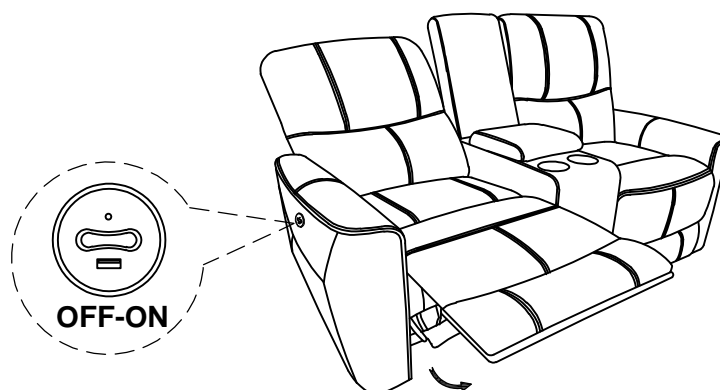

ASSEMBLY INSTRUCTIONS

Fine Furniture for every stage of life

Power Sofa

ASSEMBLY INSTRUCTIONS

ASSEMBLY TIPS:

- 1.Remove hardware from box and sort by size.
- 2.Please check to see that all hardware and parts are present prior to start of assembly.
- 3.Please follow attached instructions in the same sequence as numbered to assure fast & easy assembly.

Note: Dimension tolerance $\pm 5\%$

ASSEMBLY INSTRUCTIONS

Fine Furniture for every stage of life

Power Loveseat

ASSEMBLY INSTRUCTIONS

ASSEMBLY TIPS:

- 1.Remove hardware from box and sort by size.
- 2.Please check to see that all hardware and parts are present prior to start of assembly.
- 3.Please follow attached instructions in the same sequence as numbered to assure fast & easy assembly.

ASSEMBLY TIME

5 MINUTES

PARTS IDENTIFICATION

A	SEAT		1PC
B	LEFT BACK		1PC
C	CONSOLE BACK		1PC
D	RIGHT BACK		1PC
E	ADAPTER		1PC
F	POWER CABLE		1PC

ASSEMBLY INSTRUCTIONS

STEP 1

STEP 2

STEP 3 COMPLETE