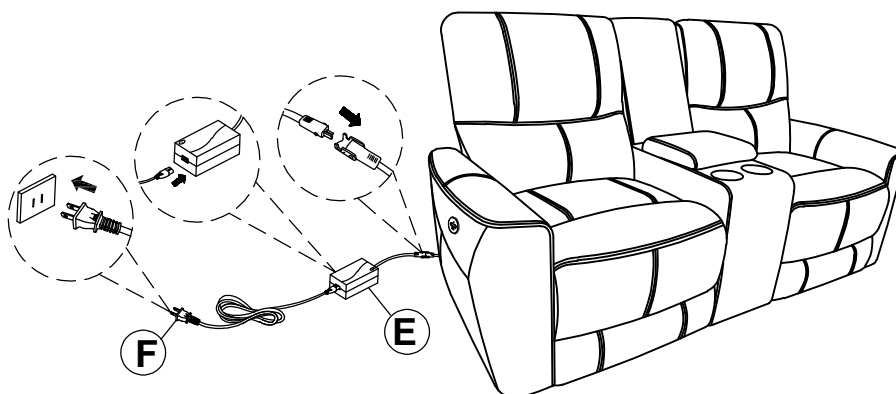

ASSEMBLY TIME

5 MINUTES

PARTS IDENTIFICATION

A	SEAT		1PC
B	LEFT BACK		1PC
C	CONSOLE BACK		1PC
D	RIGHT BACK		1PC
E	ADAPTER		1PC
F	POWER CABLE		1PC

ASSEMBLY INSTRUCTIONS

STEP 1

STEP 2

STEP 3 COMPLETE