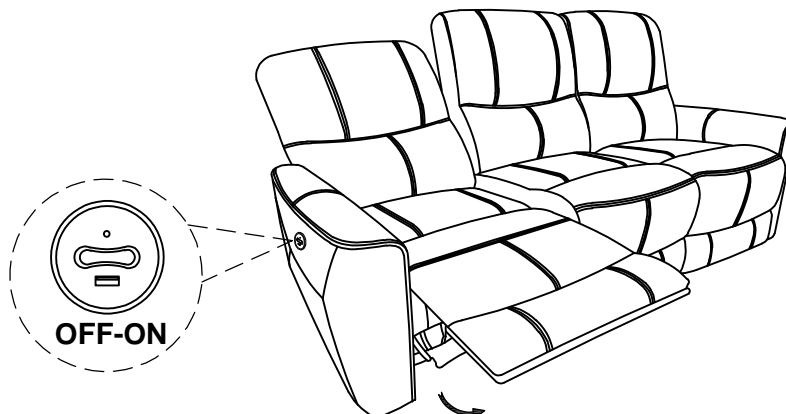

ASSEMBLY INSTRUCTIONS

Fine Furniture for every stage of life

Power Sofa

ASSEMBLY INSTRUCTIONS

ASSEMBLY TIPS:

- 1.Remove hardware from box and sort by size.
- 2.Please check to see that all hardware and parts are present prior to start of assembly.
- 3.Please follow attached instructions in the same sequence as numbered to assure fast & easy assembly.

ASSEMBLY TIME

5 MINUTES

PARTS IDENTIFICATION

A	SEAT		1PC
B	LEFT BACK		1PC
C	MIDDLE BACK		1PC
D	RIGHT BACK		1PC
E	ADAPTER		1PC
F	POWER CABLE		1PC

ASSEMBLY INSTRUCTIONS

STEP 1

STEP 2

STEP 3 COMPLETE

Note: Dimension tolerance $\pm 5\%$

ASSEMBLY INSTRUCTIONS

Fine Furniture for every stage of life

Power Loveseat

ASSEMBLY INSTRUCTIONS

ASSEMBLY TIPS:

- 1.Remove hardware from box and sort by size.
- 2.Please check to see that all hardware and parts are present prior to start of assembly.
- 3.Please follow attached instructions in the same sequence as numbered to assure fast & easy assembly.