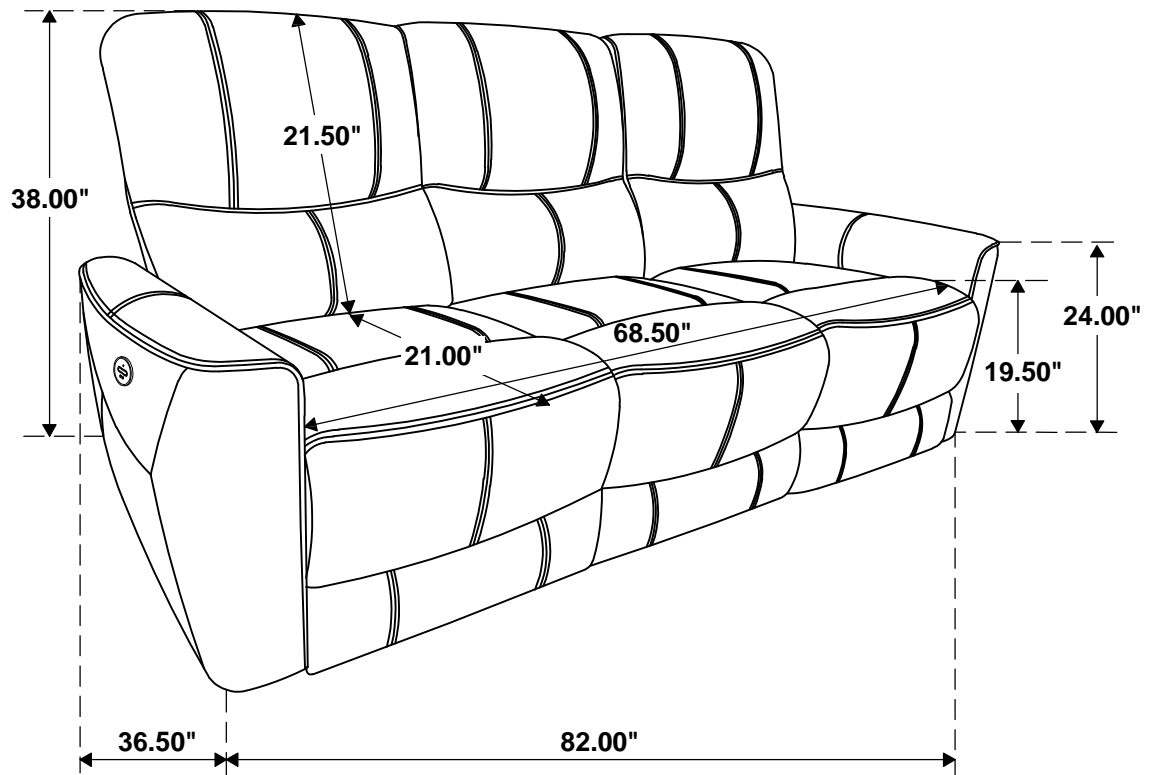

ASSEMBLY TIME

5 MINUTES

PARTS IDENTIFICATION

A	SEAT		1PC
B	LEFT BACK		1PC
C	MIDDLE BACK		1PC
D	RIGHT BACK		1PC
E	ADAPTER		1PC
F	POWER CABLE		1PC

ASSEMBLY INSTRUCTIONS

STEP 1

STEP 2

STEP 3 COMPLETE

Note: Dimension tolerance $\pm 5\%$

ASSEMBLY INSTRUCTIONS

Fine Furniture for every stage of life

Power Loveseat

ASSEMBLY INSTRUCTIONS

ASSEMBLY TIPS:

- 1.Remove hardware from box and sort by size.
- 2.Please check to see that all hardware and parts are present prior to start of assembly.
- 3.Please follow attached instructions in the same sequence as numbered to assure fast & easy assembly.

Note: Dimension tolerance $\pm 5\%$