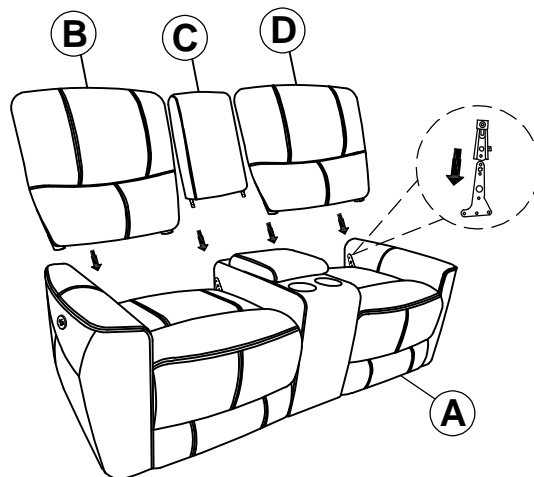

ASSEMBLY INSTRUCTIONS

Fine Furniture for every stage of life

Power Sofa

ASSEMBLY INSTRUCTIONS

ASSEMBLY TIPS:

- 1.Remove hardware from box and sort by size.
- 2.Please check to see that all hardware and parts are present prior to start of assembly.
- 3.Please follow attached instructions in the same sequence as numbered to assure fast & easy assembly.

Note: Dimension tolerance $\pm 5\%$

ASSEMBLY INSTRUCTIONS

Fine Furniture for every stage of life

Power Loveseat

ASSEMBLY INSTRUCTIONS

ASSEMBLY TIPS:

- 1.Remove hardware from box and sort by size.
- 2.Please check to see that all hardware and parts are present prior to start of assembly.
- 3.Please follow attached instructions in the same sequence as numbered to assure fast & easy assembly.

ASSEMBLY TIME

5 MINUTES

PARTS IDENTIFICATION

A	SEAT		1PC
B	LEFT BACK		1PC
C	CONSOLE BACK		1PC
D	RIGHT BACK		1PC
E	ADAPTER		1PC
F	POWER CABLE		1PC

ASSEMBLY INSTRUCTIONS

STEP 1

STEP 2

STEP 3 COMPLETE