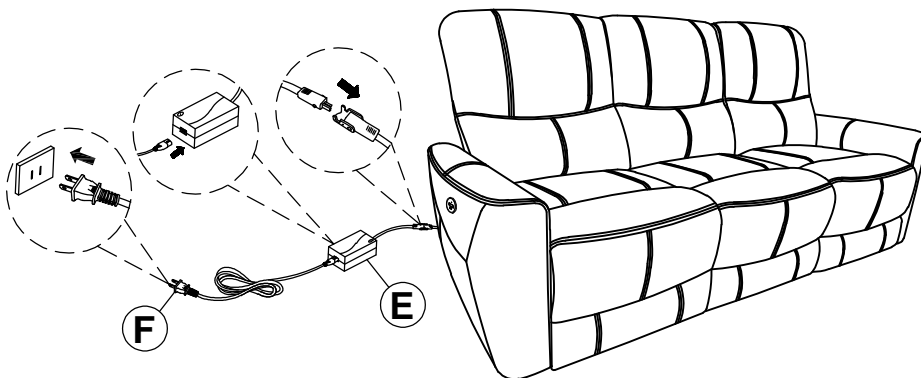

ASSEMBLY TIME

5 MINUTES

PARTS IDENTIFICATION

A	SEAT		1PC
B	LEFT BACK		1PC
C	MIDDLE BACK		1PC
D	RIGHT BACK		1PC
E	ADAPTER		1PC
F	POWER CABLE		1PC

ASSEMBLY INSTRUCTIONS

STEP 1

STEP 2

STEP 3 COMPLETE

Note: Dimension tolerance $\pm 5\%$

ASSEMBLY INSTRUCTIONS

Fine Furniture for every stage of life

Power Loveseat

ASSEMBLY INSTRUCTIONS

ASSEMBLY TIPS:

- 1.Remove hardware from box and sort by size.
- 2.Please check to see that all hardware and parts are present prior to start of assembly.
- 3.Please follow attached instructions in the same sequence as numbered to assure fast & easy assembly.