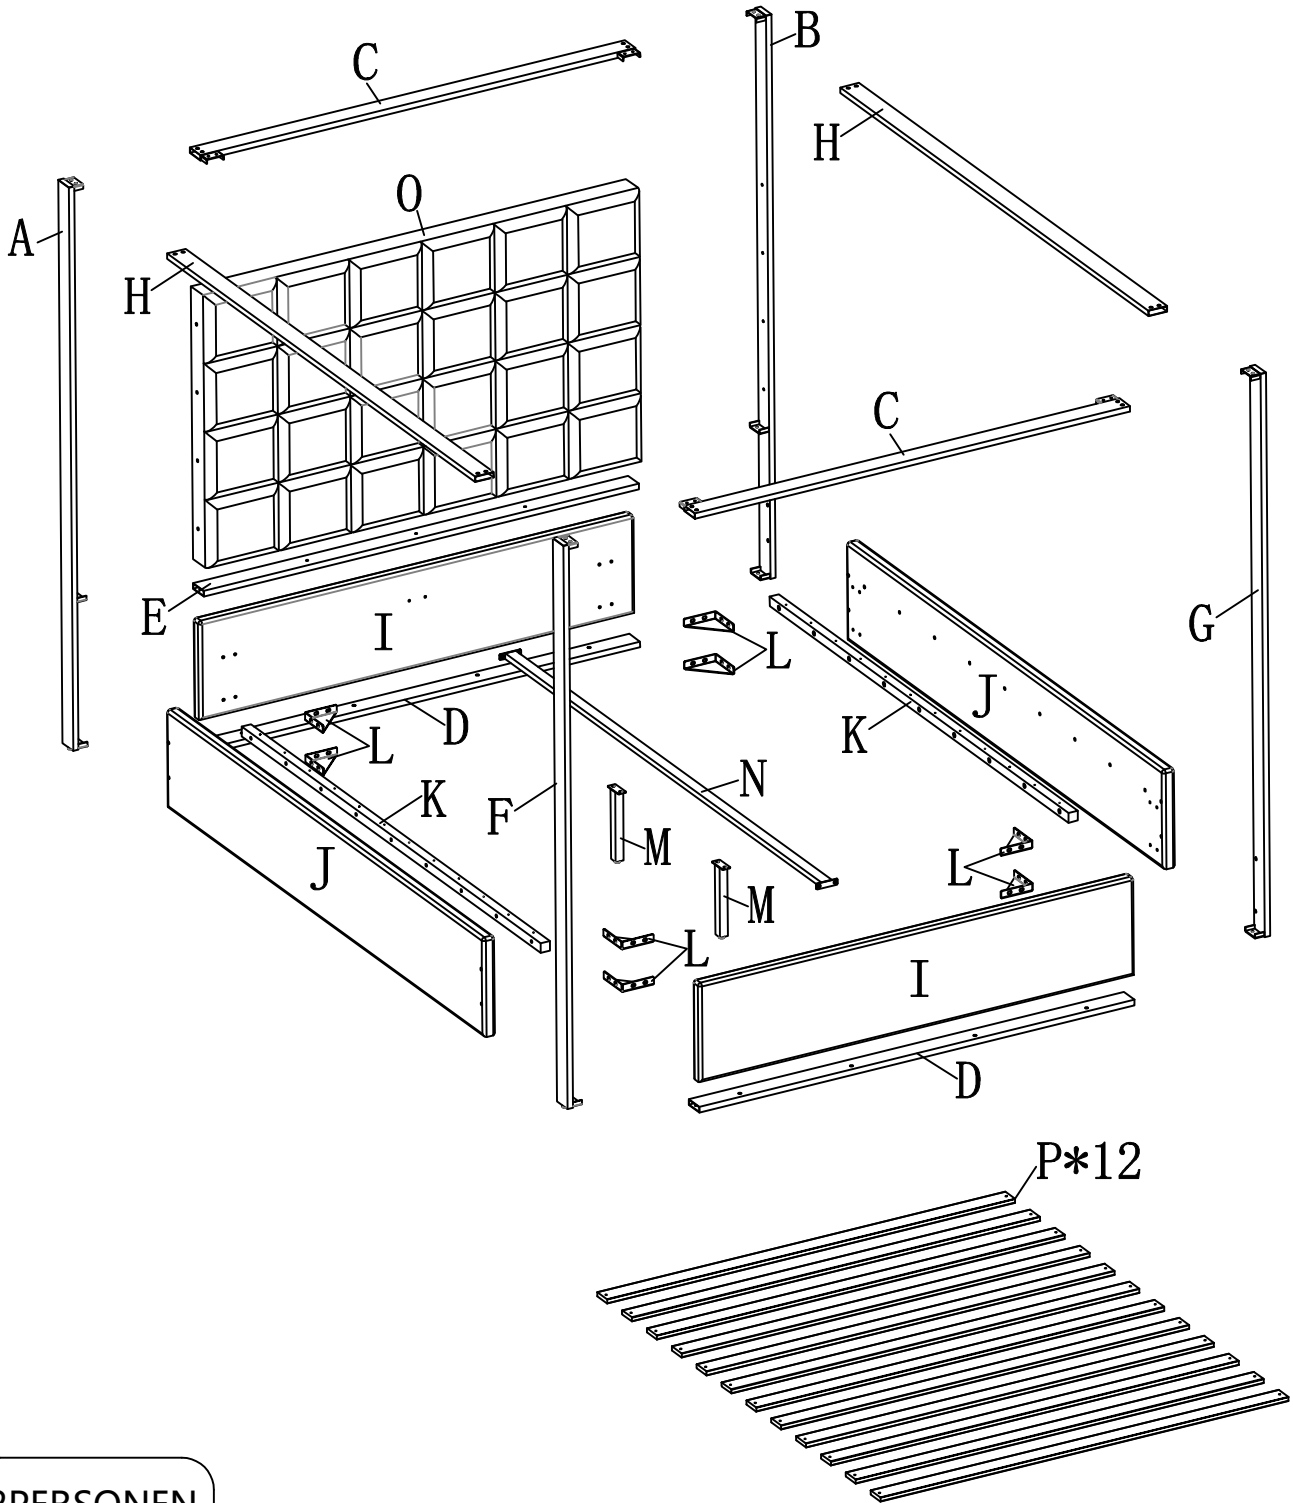

Weight Limitation
650 LBS

EXPLOSIVE VIEW

2 PERSONEN

PARTS LIST

HARDWARE LIST

#1	x28	#2	x36	#3	x8	#4	x19	#5	x18	#6	x4
											
M8"*15mm		M8*25mm		M8*35mm		M8*45mm		M8*55mm		M6*15mm	
#7	x19	#8	x24	#9	x2						
											
M8* ϕ 19*1.5mm		#5*25mm		M8							

ASSEMBLY INSTRUCTIONS

STEP-1

#1	x12	#10	x1
			
M8"*15mm		5MM*68L	

ASSEMBLY INSTRUCTIONS

STEP-2

#3	x4	#10	x1
			
M8"*35mm		5MM*68L	

ASSEMBLY INSTRUCTIONS

STEP-3

#1	x8	#10	x1
			
M8"*15mm		5MM*68L	

ASSEMBLY INSTRUCTIONS

STEP-4

#3	x4	#10	x1
			
M8"*35mm		5MM*68L	

ASSEMBLY INSTRUCTIONS

STEP-5

#1	x8	#10	x1
			
M8"*15mm		5MM*68L	

ASSEMBLY INSTRUCTIONS

#5	x18	#10	x1
			
M8*55mm		5MM*68L	

ASSEMBLY INSTRUCTIONS

STEP-11

#8	x24
	
#5*25mm	

Provide for oneself

ASSEMBLY INSTRUCTIONS

STEP-12

Assembly completed.