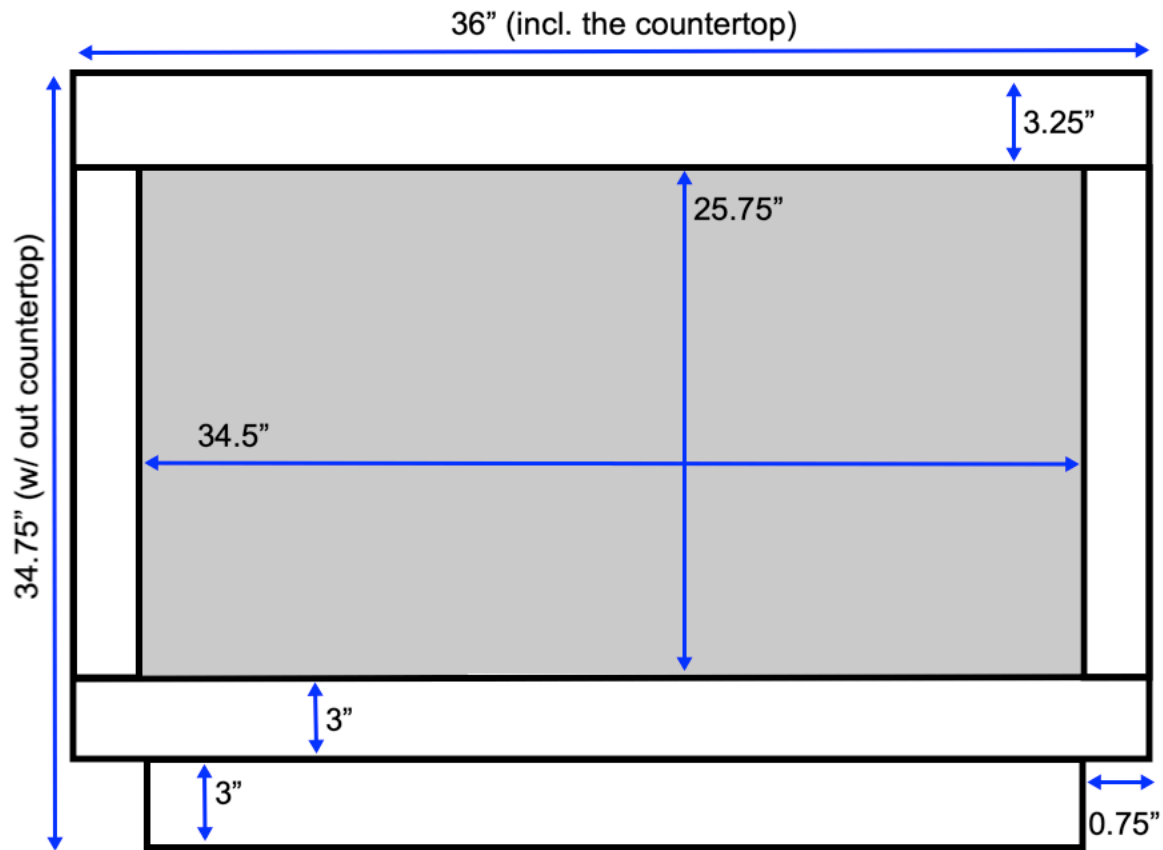

Avery 36-inch Vanity (Back View)

All measurements are approximate and rounded to the nearest quarter-inch. Please allow for a slight margin of error.