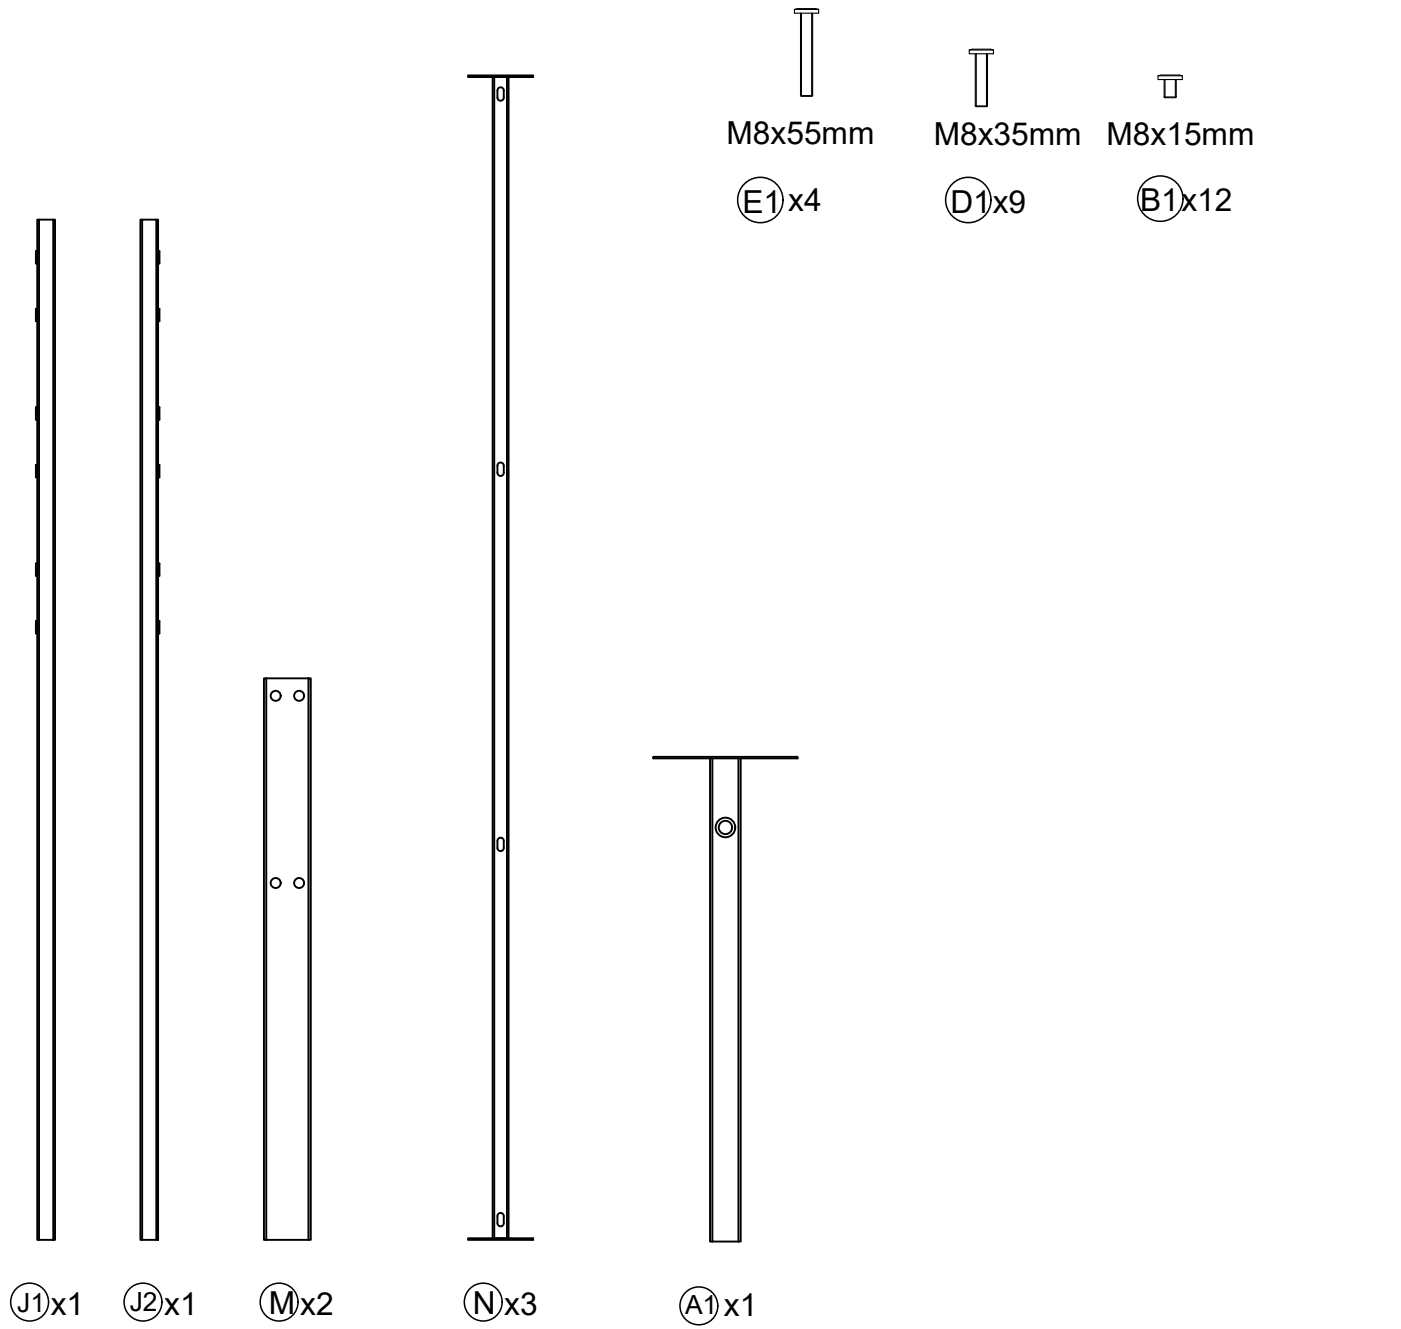

Bed Frame INSTALLATION MANUAL

Parts List:

Parts List:

STEP 1

STEP 2

STEP 3

STEP 4

STEP 5

STEP 6

STEP 7

Headboard side

STEP 8

STEP 9

STEP 10

STEP 11

Tear off the double-sided adhesive tape before placing the mattress.