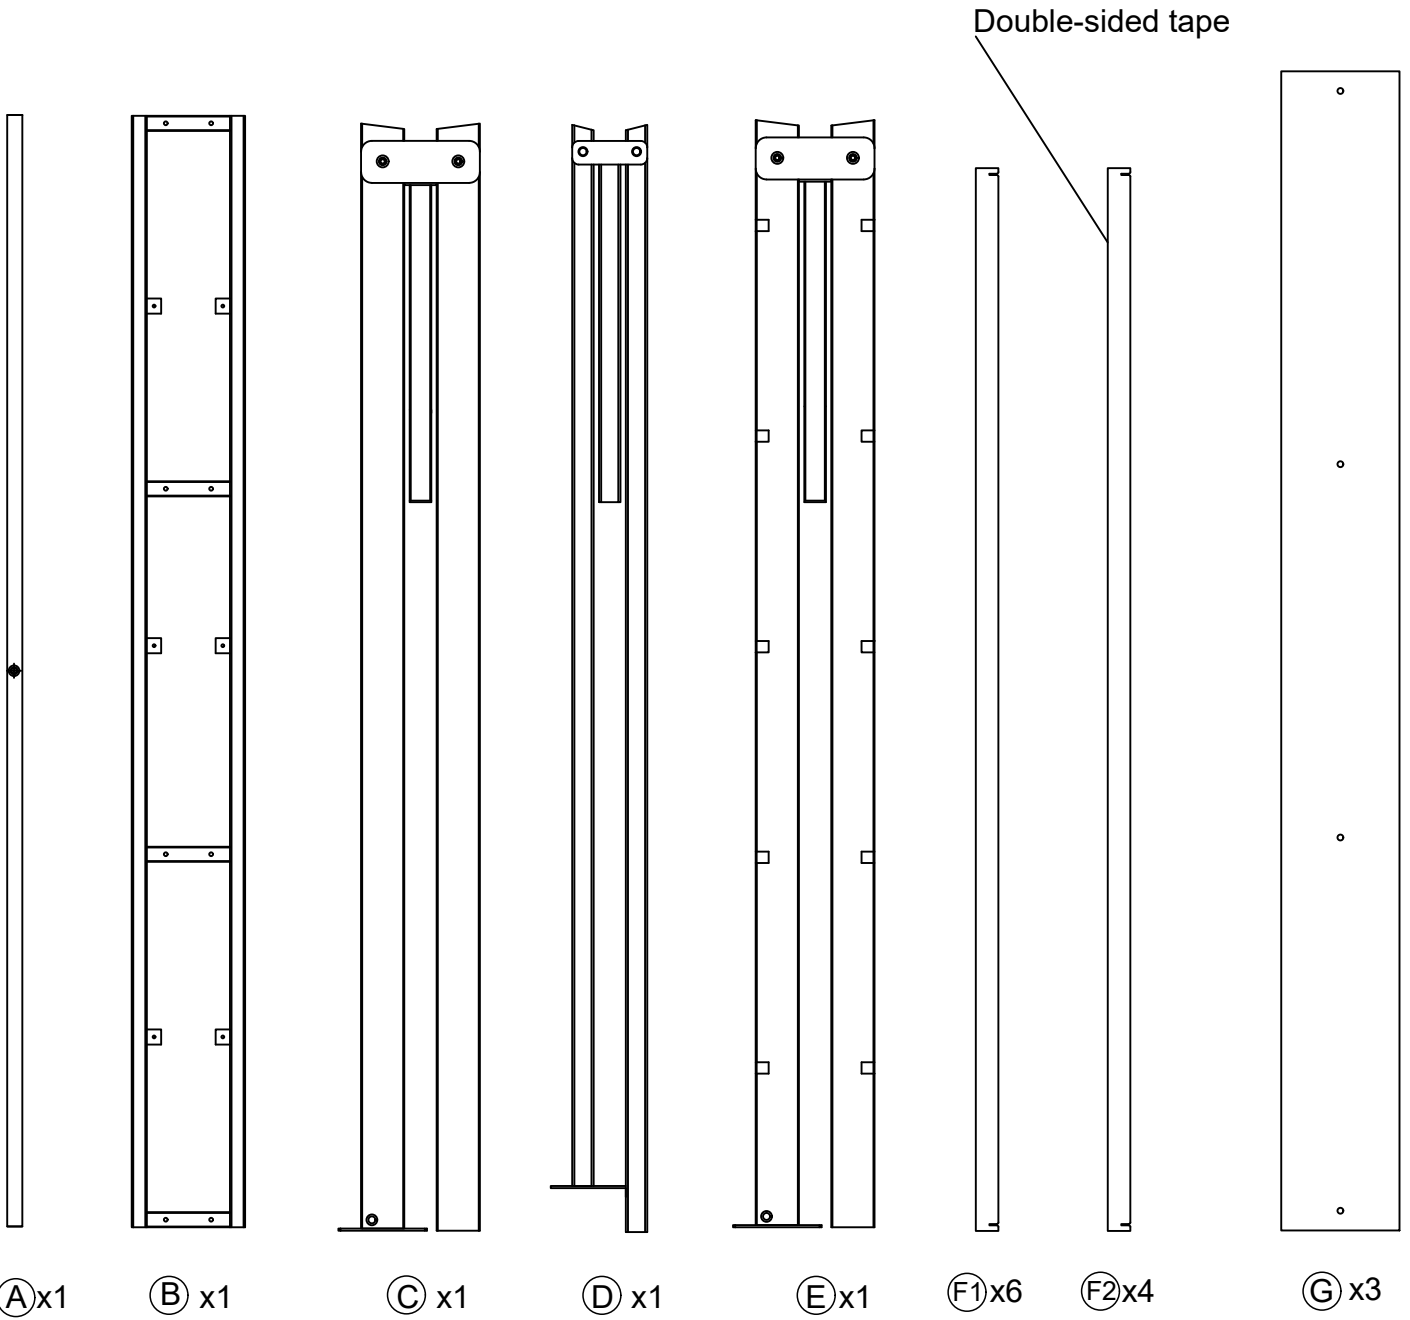

Bed Frame INSTALLATION MANUAL

Parts List:

Parts List:

STEP 1

STEP 2

STEP 3

STEP 4

STEP 5

STEP 6

STEP 7

Headboard side

STEP 8

STEP 9

STEP 10

STEP 11

Tear off the double-sided adhesive tape before placing the mattress.