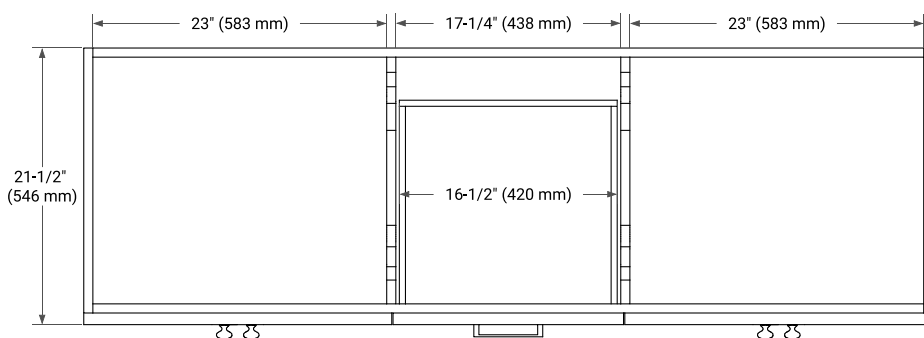

66" DOUBLE SINK BASE CABINET

BASE CABINET DIMENSIONS

66" W x 21.5" D x 34.5" H

FEATURES

- Solid wood frame & plywood panels
- Dovetail drawers and joints
- Soft closing doors & drawers

HARDWARE FINISHES*

Brushed Nickel Satin Brass Matte Black Polished Chrome

PLAN VIEW

67" DOUBLE OVAL SINK COUNTERTOP WITH 1.5 IN. THICKNESS

OVERALL DIMENSIONS

67" W x 22" D x 1.5" H

COUNTERTOP OPTIONS

Carrara Marble

White Quartz

FEATURES

- Solid countertop with mitered edges & seams
- Undermount white oval sink
- Pre-drilled for 8" widespread faucet

INCLUDED

- Countertop
- Matching Backsplash
- Oval Sinks

COUNTERTOP PLAN VIEW

EDGE SIDE VIEW

THREE DIMENSIONAL COUNTERTOP VIEW