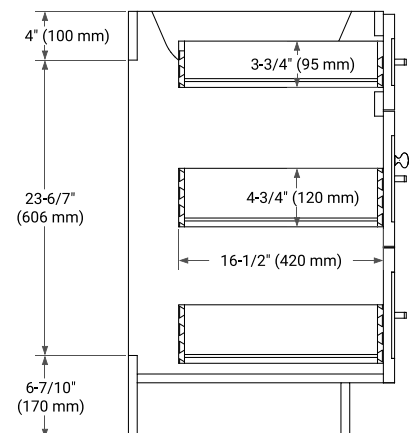

66" DOUBLE SINK BASE CABINET

BASE CABINET DIMENSIONS

66" W x 21.5" D x 34.5" H

FEATURES

- Solid wood frame & plywood panels
- Dovetail drawers and joints
- Soft closing doors & drawers

HARDWARE FINISHES*

Brushed Nickel Satin Brass Matte Black Polished Chrome

PLAN VIEW

67" DOUBLE OVAL SINK COUNTERTOP WITH 1.5 IN. THICKNESS

OVERALL DIMENSIONS

67" W x 22" D x 1.5" H

COUNTERTOP OPTIONS

Carrara Marble

White Quartz

FEATURES

- Solid countertop with mitered edges & seams
- Undermount white oval sink
- Pre-drilled for 8" widespread faucet

INCLUDED

- Countertop
- Matching Backsplash
- Oval Sinks

COUNTERTOP PLAN VIEW

EDGE SIDE VIEW

THREE DIMENSIONAL COUNTERTOP VIEW