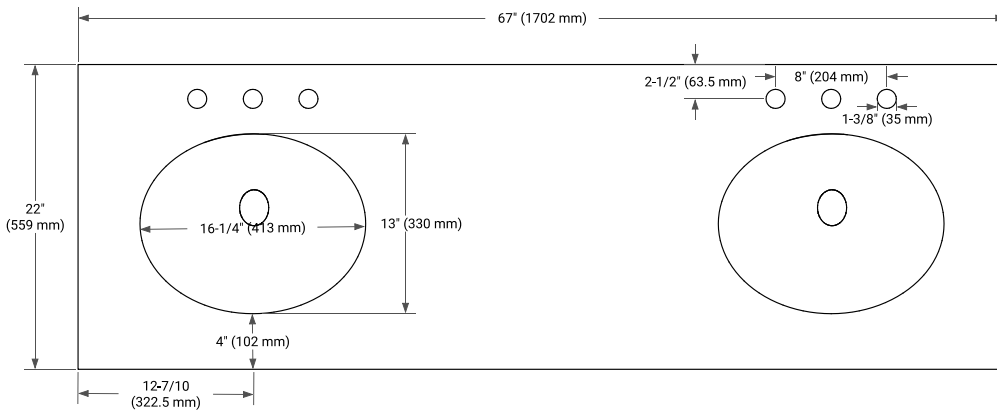

66" DOUBLE SINK BASE CABINET

BASE CABINET DIMENSIONS

66" W x 21.5" D x 34.5" H

FEATURES

- Solid wood frame & plywood panels
- Dovetail drawers and joints
- Soft closing doors & drawers

HARDWARE FINISHES*

Brushed Nickel Satin Brass Matte Black Polished Chrome

PLAN VIEW

67" DOUBLE OVAL SINK COUNTERTOP WITH 1.5 IN. THICKNESS

OVERALL DIMENSIONS

67" W x 22" D x 1.5" H

COUNTERTOP OPTIONS

Carrara Marble

White Quartz

FEATURES

- Solid countertop with mitered edges & seams
- Undermount white oval sink
- Pre-drilled for 8" widespread faucet

INCLUDED

- Countertop
- Matching Backsplash
- Oval Sinks

COUNTERTOP PLAN VIEW

EDGE SIDE VIEW

THREE DIMENSIONAL COUNTERTOP VIEW