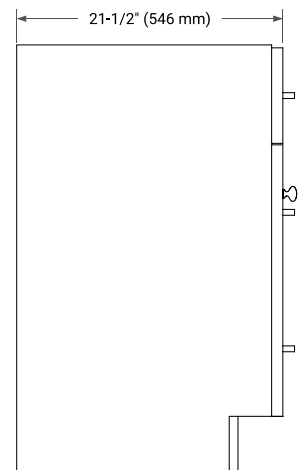

66" DOUBLE SINK BASE CABINET

BASE CABINET DIMENSIONS

66" W x 21.5" D x 34.5" H

FEATURES

- Solid wood frame & plywood panels
- Dovetail drawers and joints
- Soft closing doors & drawers

HARDWARE FINISHES*

Brushed Nickel Satin Brass Matte Black Polished Chrome

PLAN VIEW

67" DOUBLE OVAL SINK COUNTERTOP WITH 1.5 IN. THICKNESS

OVERALL DIMENSIONS

67" W x 22" D x 1.5" H

COUNTERTOP OPTIONS

Carrara Marble

White Quartz

FEATURES

- Solid countertop with mitered edges & seams
- Undermount white oval sink
- Pre-drilled for 8" widespread faucet

INCLUDED

- Countertop
- Matching Backsplash
- Oval Sinks

COUNTERTOP PLAN VIEW

EDGE SIDE VIEW

THREE DIMENSIONAL COUNTERTOP VIEW