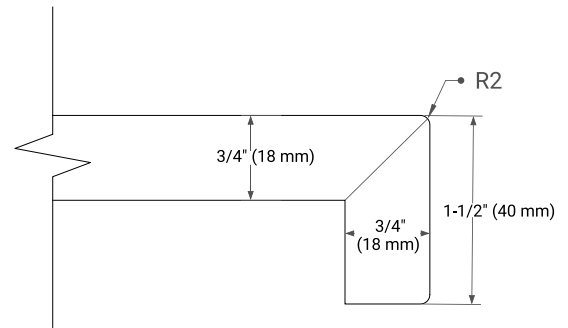

66" DOUBLE SINK BASE CABINET

BASE CABINET DIMENSIONS

66" W x 21.5" D x 34.5" H

FEATURES

- Solid wood frame & plywood panels
- Dovetail drawers and joints
- Soft closing doors & drawers

HARDWARE FINISHES*

Brushed Nickel Satin Brass Matte Black Polished Chrome

PLAN VIEW

67" DOUBLE OVAL SINK COUNTERTOP WITH 1.5 IN. THICKNESS

OVERALL DIMENSIONS

67" W x 22" D x 1.5" H

COUNTERTOP OPTIONS

Carrara Marble

White Quartz

FEATURES

- Solid countertop with mitered edges & seams
- Undermount white oval sink
- Pre-drilled for 8" widespread faucet

INCLUDED

- Countertop
- Matching Backsplash
- Oval Sinks

COUNTERTOP PLAN VIEW

EDGE SIDE VIEW

THREE DIMENSIONAL COUNTERTOP VIEW