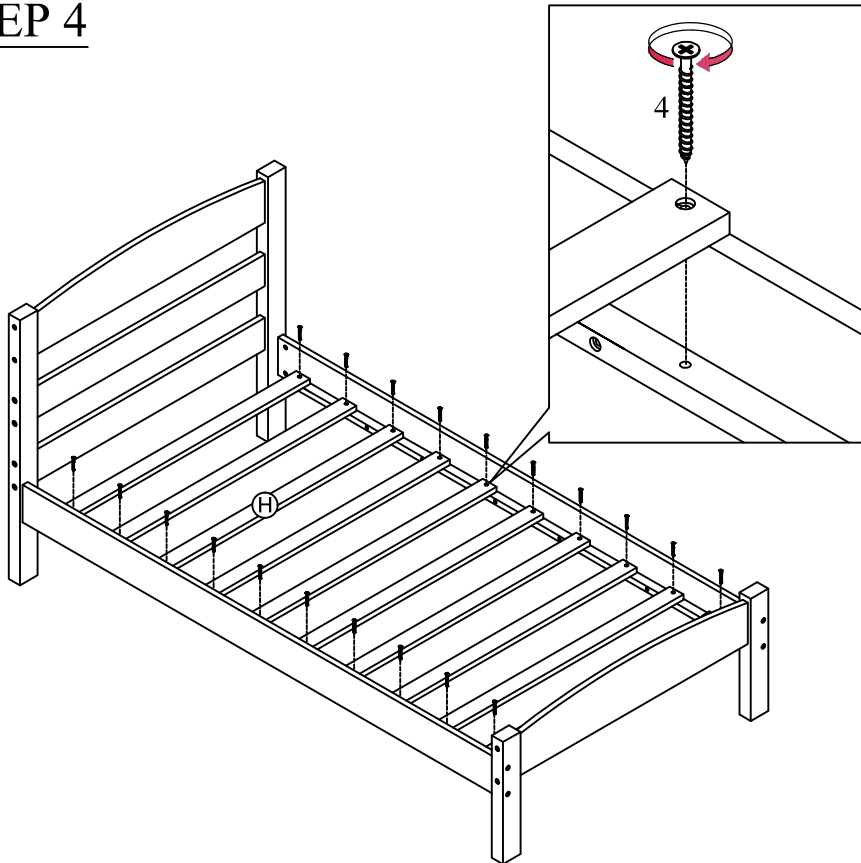

STEP 4

4	
20PCS