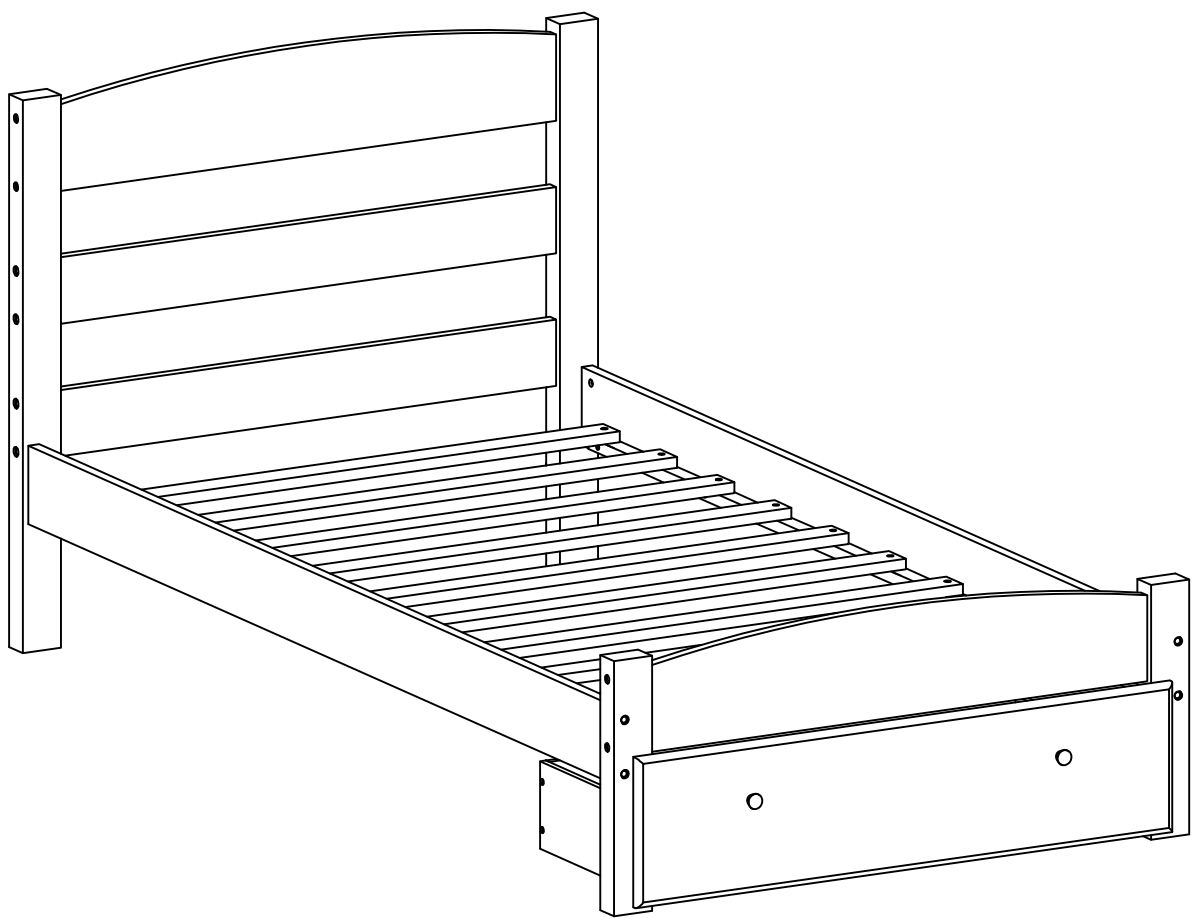

ASSEMBLY INSTRUCTIONS

SINGLE BED

Detail View

PART LISTS

<p>A</p> 	<p>B</p> 	<p>C</p> 
<p>Headboard&footboard top rail 2pcs</p>	<p>Headboard Horizontal bar 2pcs</p>	<p>Headboard leg (left side) 1pc</p>
<p>D</p> 	<p>E</p> 	<p>F</p> 
<p>Headboard leg (Right side) 1pc</p>	<p>Footboard leg (left side) 1pc</p>	<p>Footboard leg (Right side) 1pc</p>
<p>G</p> 	<p>H</p> 	<p>K</p> 
<p>Side rail 2pcs</p>	<p>Slat 10pcs</p>	<p>Drawer Front 1pc</p>
<p>L</p> 	<p>M</p> 	<p>N</p> 
<p>Drawer side panel 2pcs</p>	<p>Drawer back panel 1pc</p>	<p>Drawer bottom panel 2pcs</p>
<p>P</p> 		
<p>Drawer bottom support 2pcs</p>		

HARDWARE LISTS

<p>1</p> 	<p>2</p> 	<p>3</p> 
<p>Long Bolt: 1/4" x 85mm (24pcs)</p>	<p>Hole bolt Ø 1/4"x15mm (8pcs)</p>	<p>Wood dowel Ø10 x 30mm (12 pcs)</p>
<p>4</p> 	<p>5</p> 	<p>6</p> 
<p>Screw #8 x 30mm (20 pcs)</p>	<p>Wheel 4 pcs</p>	<p>Screw Ø3 x 15mm (12 pcs)</p>
<p>7</p> 	<p>8</p> 	<p>9</p> 
<p>Screw Ø4 x 25mm (8 pcs)</p>	<p>Allen key 4mm (1pc)</p>	<p>Bolt 3/16" x 25mm (2pcs)</p>
<p>10</p>  <p>Handle (2pcs)</p>		