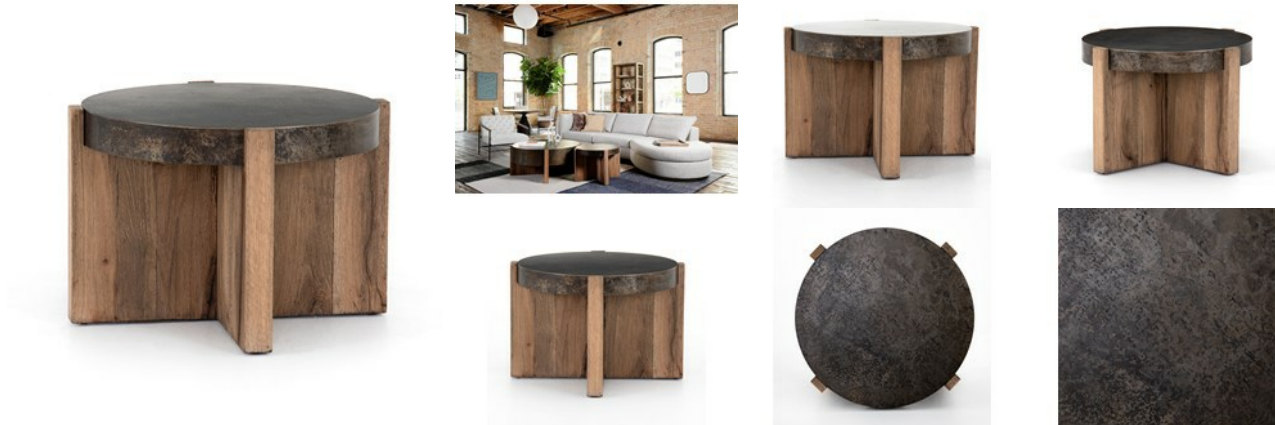

## Bingham End Table-Distressed Iron | \$640.00 Your Cost

### OVERVIEW

An organic-spirited statement piece. A round tabletop of distressed iron rests within a sculptural cradle base of rustic, character-rich oak with beautiful highs and lows.

**Ready for Immediate Shipment:** 34  
**More Arriving Soon:** Yes, 1 to 3 weeks

### PRODUCT DETAILS

**SKU:** 223620-001

**Collection:** Wesson

**Weight:** 42.55 lb

**Colors:** Rustic Oak Veneer, Distressed Iron

**Materials:** Thick Oak Veneer, Iron

**Volume:** 12.29 cu ft

**Overall Dimensions:** 26.00"w x 26.00"d x 17.75"h