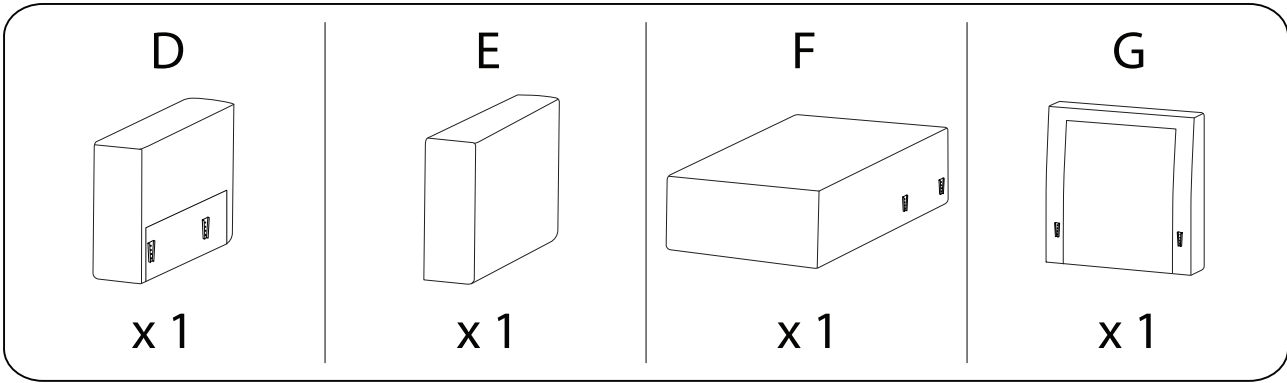

An icon showing an L-shaped metal bracket inside a circle. To its right is a power drill with a diagonal line through it, indicating it should not be used.	A warning triangle containing an exclamation mark.	A simple clock face with tick marks around the perimeter.
An icon showing a rectangular block on a textured base inside a circle. To its right is the same block being lifted by a hand, with a diagonal line through it, indicating it should not be lifted.	A warning triangle containing an exclamation mark.	A simple stick figure representing a person.

20'

2

H

x 1

I

x 1

J

x 2

K

x 14

L

x 2

M

x 1

1

F