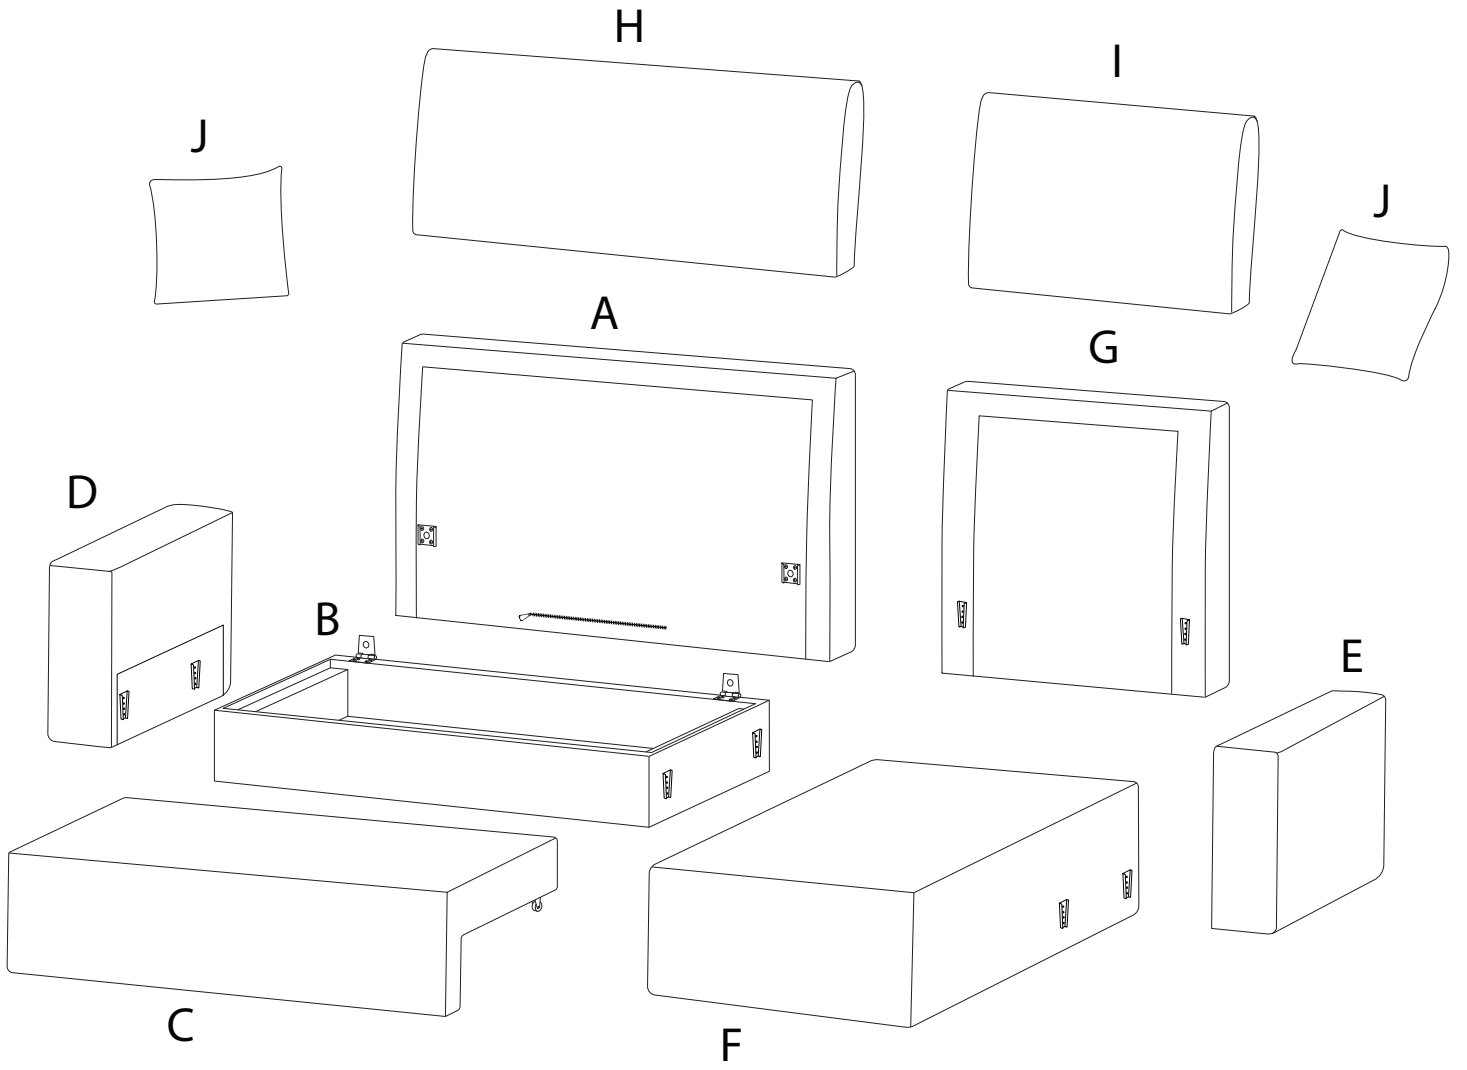

An icon showing an L-shaped metal bracket inside a circle. To its right is a power drill with a diagonal line through it, indicating it should not be used.	A warning triangle containing an exclamation mark.	A simple clock face with tick marks around the perimeter.
An icon showing a rectangular block on a textured base inside a circle. To its right is the same block being lifted by a hand, with a diagonal line through it, indicating it should not be lifted.	A warning triangle containing an exclamation mark.	A simple stick figure representing a person.

20'

2

H

x 1

I

x 1

J

x 2

K

x 14

L

x 2

M

x 1

1

F