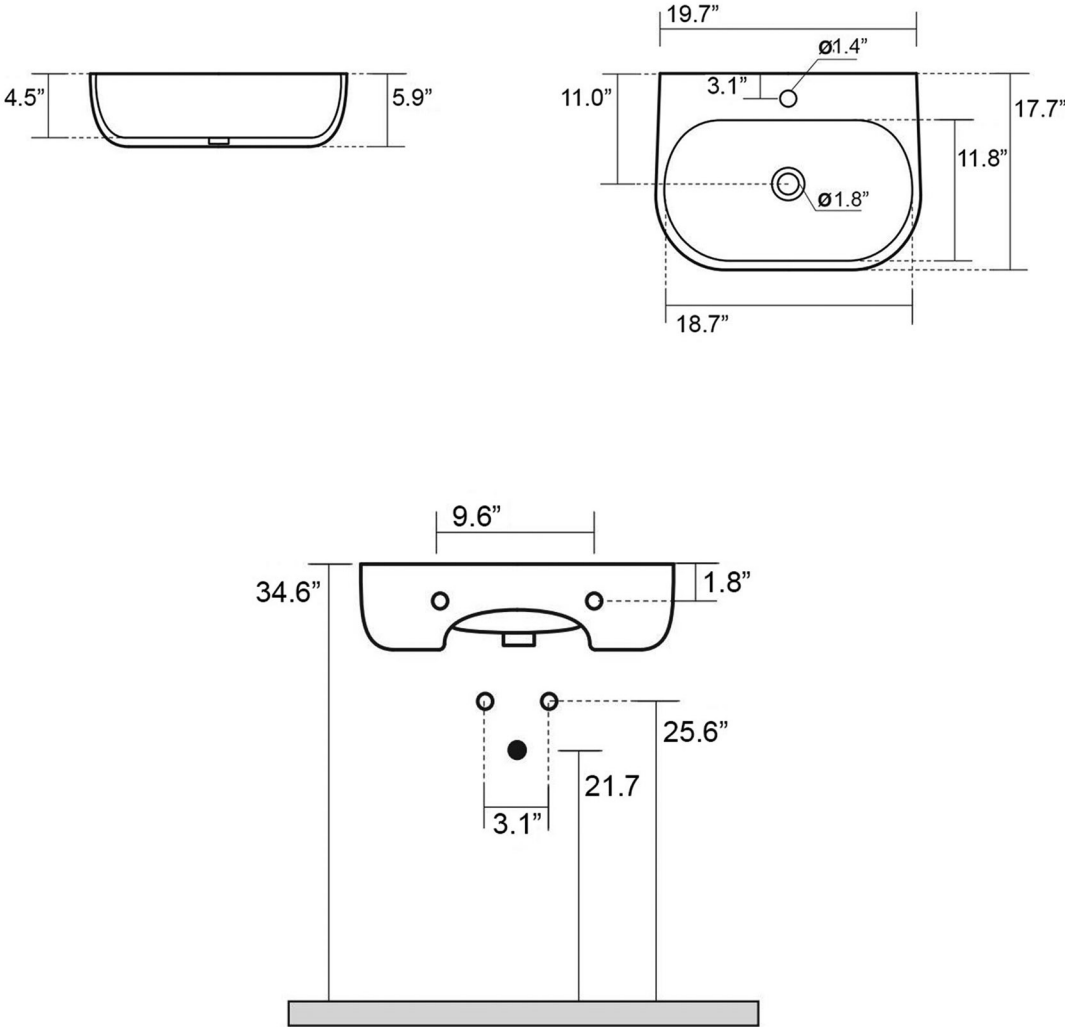

Related Items:

- WSBC 53991 | Push Waste Drain
- WSBC 53922 | Decorative Trap
- Nolita 9220 | Side Towel Bar

Finishes:

-  Glossy White
-  Matte Black

SKU# | Options:

- Nolita 5340.01 WG | Single Faucet Hole, Glossy White
- Nolita 5340.03-4 WG | Three Faucet Holes 4" Spread, Glossy White
- Nolita 5340.03-8 WG | Three Faucet Holes 8" Spread, Glossy White
- Nolita 5340.01 BM | Single Faucet Hole, Matte Black
- Nolita 5340.03-4 BM | Three Faucet Holes 4" Spread, Matte Black
- Nolita 5340.03-8 BM | Three Faucet Holes 8" Spread, Matte Black

* WS Bath Collections reserves the right to revise dimensions or information on this sheet without notice

Collection Nolita	Model Nolita 5340	Dimensions Metric <i>1 inch = 2.54 cm</i> <i>1 inch = 25.4 mm</i>	 1051 Lea Drive - Collegeville, PA 19426 Tel. 215 513 9400 - Fax 610 831 0215 www.ws bathcollections.com - info@ws bathcollections.com
-------------------------------	-------------------------------	---	---

Collection
Nolita

Model |
Nolita 5340

Dimensions Metric
 1 inch = 2.54 cm
 1 inch = 25.4 mm

1051 Lea Drive - Collegeville, PA 19426
 Tel. 215 513 9400 - Fax 610 831 0215
www.ws bathcollections.com - info@ws bathcollections.com

Model |
Nolita 5340

Dimensions Metric

1 inch = 2.54 cm
1 inch = 25.4 mm

WS®
BATH
COLLECTIONS

1051 Lea Drive - Collegeville, PA 19426
Tel. 215 513 9400 - Fax 610 831 0215

www.ws bathcollections.com - info@ws bathcollections.com