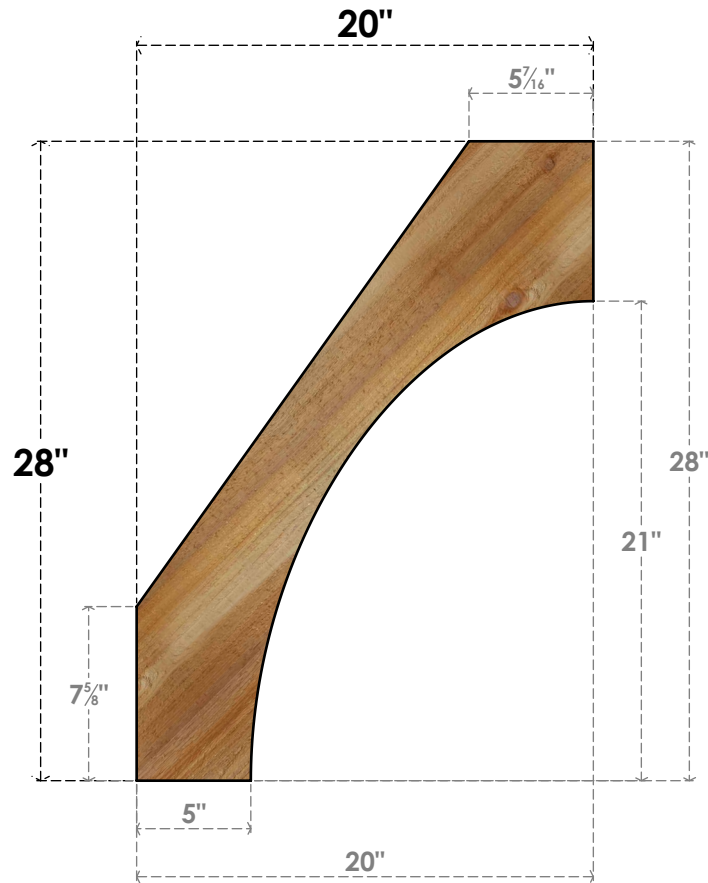

BRC06X20X28WTLOORWR

6"W X 20"D X 28"H WESTLAKE ROUGH SAWN BRACE, WESTERN RED CEDAR

SIDE

FRONT

EKENA MILLWORK
 2300 WEST MAIN ST.
 CLARKSVILLE, TX 75426
 TOLL FREE: 866-607-0453
 WWW.EKENAMILLWORK.COM

NOTES