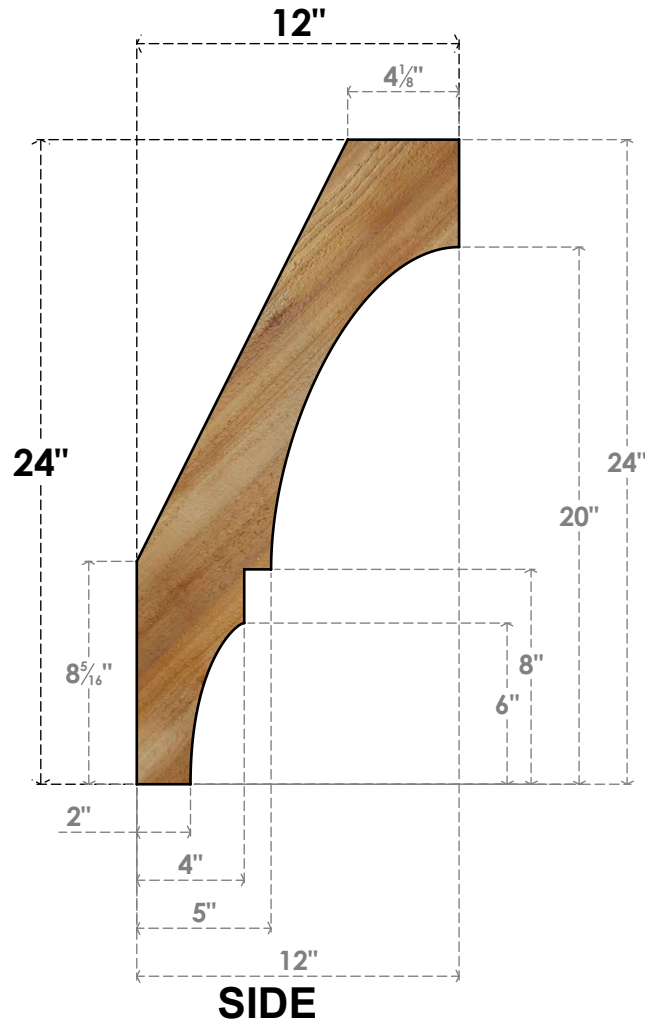

BRC04X12X24BOA00RWR

4"W X 12"D X 24"H BALBOA ROUGH SAWN BRACE, WESTERN RED CEDAR

EKENA MILLWORK
 2300 WEST MAIN ST.
 CLARKSVILLE, TX 75426
 TOLL FREE: 866-607-0453
 WWW.EKENAMILLWORK.COM

NOTES

1. INSTALLATION TO BE COMPLETED IN ACCORDANCE WITH MANUFACTURER'S SPECIFICATIONS.
2. DRAWING MAY NOT BE TO SCALE
3. THIS DRAWING IS INTENDED FOR DESIGN AND PLANNING PURPOSES ONLY.
4. ALL INFORMATION CONTAINED HEREIN WAS CURRENT AT THE TIME OF DEVELOPMENT BUT MUST BE REVIEWED AND APPROVED BY THE PRODUCT MANUFACTURER TO BE CONSIDERED ACCURATE.
5. PRODUCTS ARE NOT KILN DRIED. THIS ITEM IS UNIQUE AND WILL CONTAIN THE NATURAL VARIATIONS THAT THE WOOD SPECIES OFFERS. THIS MAY RESULT IN VARIATIONS UP TO 1/4"