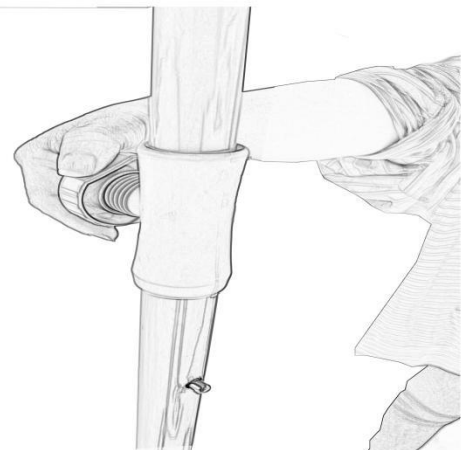

Straw Umbrella User

Step 1: Invert and shake halfway

Step 2: Push the lower disc to open the um-

Step 3: Insert the um-
brella into the lower
pole

Step 4: Tighten
the handle