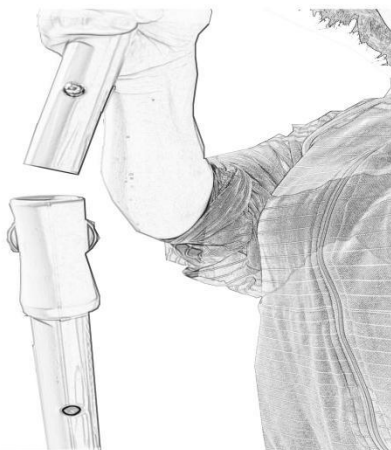

Straw Umbrella User

Step 1: Invert and shake halfway

Step 2: Push the lower disc to open the um-

Step 3: Insert the um-
brella into the lower
pole

Step 4: Tighten
the handle