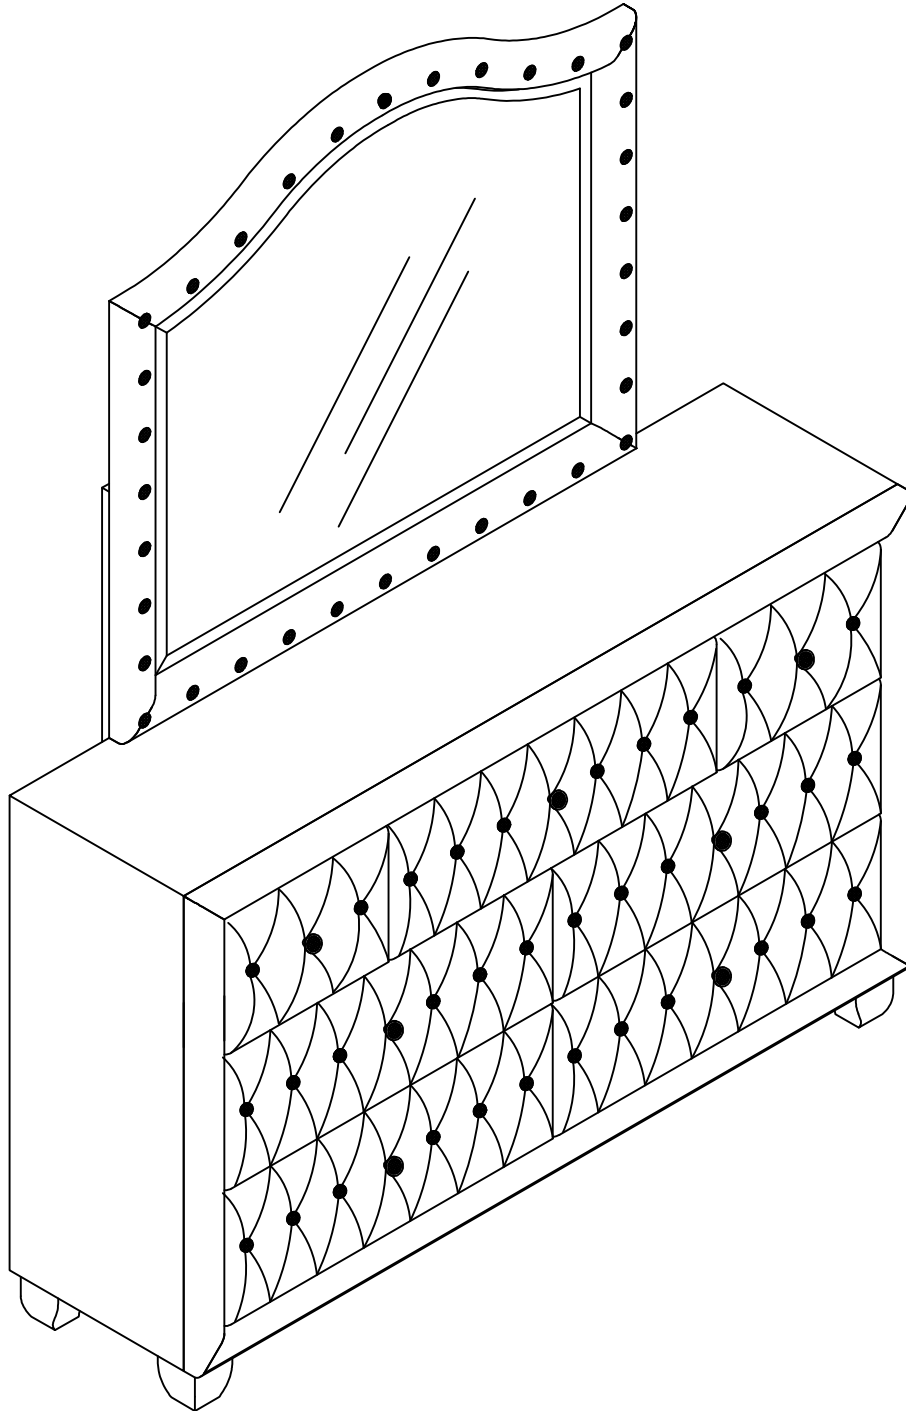

Assembly Instructions

DRESSER&MIRROR

Assembly Instructions

DRESSER&MIRROR

PARTS LIST

| NO | DECS | PHOTO | Q'TY |
|----|--------------------|---|-------|
| A | Upholstery Dresser |  | 1 pc |
| B | Legs |  | 4 pcs |
| C | Center Leg |  | 1 pc |
| D | Mirror |  | 1 pc |
| E | Support Rail |  | 2 pcs |

HARDWARE LIST

| NO | DECS | PHOTO | Q'TY |
|----|------------------------------|---|-------|
| 1 | Long Bolts Ø5/16" x 100mm |  | 4 pcs |
| 2 | Spring washer < 1 1/4" |  | 4 pcs |
| 3 | Flats washer < 1 1/4" |  | 4 pcs |
| 4 | Bolts Ø1/4" x 40mm |  | 8 pcs |
| 5 | Spring washer < 1 1/4" |  | 8 pcs |
| 6 | Flats washer < 1 1/4" |  | 8 pcs |
| 7 | Allen key 4mm |  | 1 pc |

ANTI-TIP RES TRRAINT LIST

| NO | COMPONENT | | Q'TY |
|----|------------|---|------|
| a | L Bracket |  | 2pcs |
| b | Strap |  | 1pc |
| c | Long Screw |  | 1pc |
| d | Shot screw |  | 1pc |

Assembly Instructions