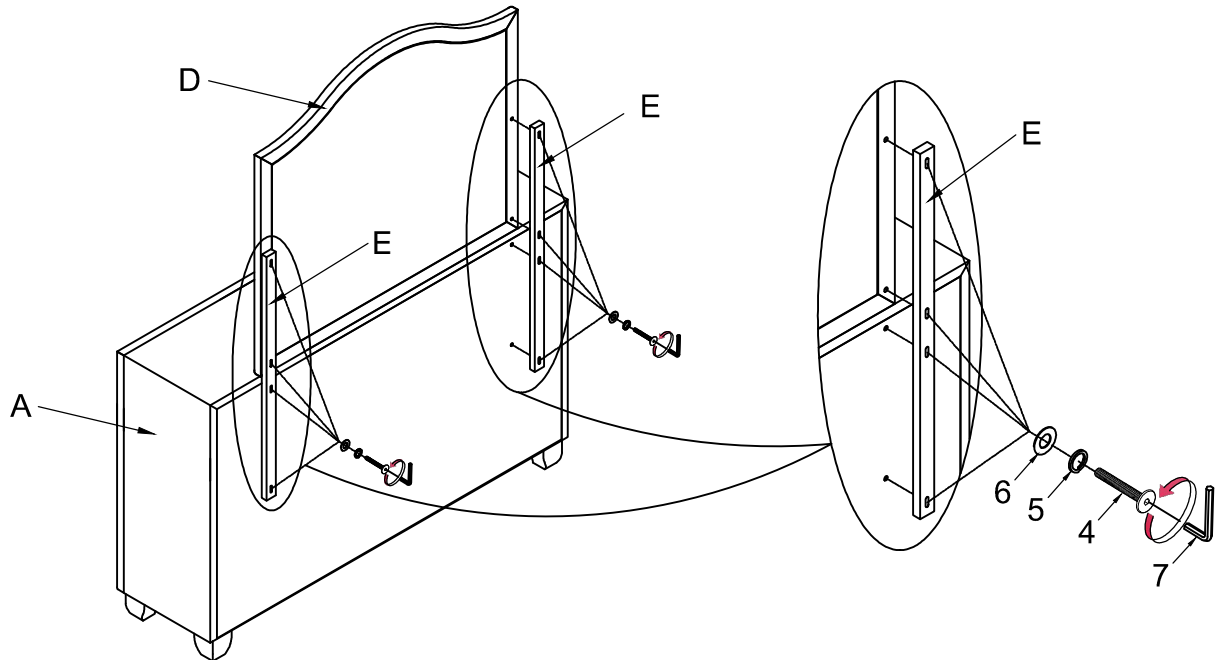

Assembly Instructions

DRESSER&MIRROR

Assembly Instructions

DRESSER&MIRROR

PARTS LIST

| NO | DECS | PHOTO | Q'TY |
|----|--------------------|---|-------|
| A | Upholstery Dresser |  | 1 pc |
| B | Legs |  | 4 pcs |
| C | Center Leg |  | 1 pc |
| D | Mirror |  | 1 pc |
| E | Support Rail |  | 2 pcs |

ANTI-TIP RES TRRAINT LIST

| NO | COMPONENT | | Q'TY |
|----|------------|---|------|
| a | L Bracket |  | 2pcs |
| b | Strap |  | 1pc |
| c | Long Screw |  | 1pc |
| d | Shot screw |  | 1pc |

Assembly Instructions

DRESSER&MIRROR

Step 1

Step 2

Assembly Instructions

DRESSER&MIRROR

Step 3

Step 4