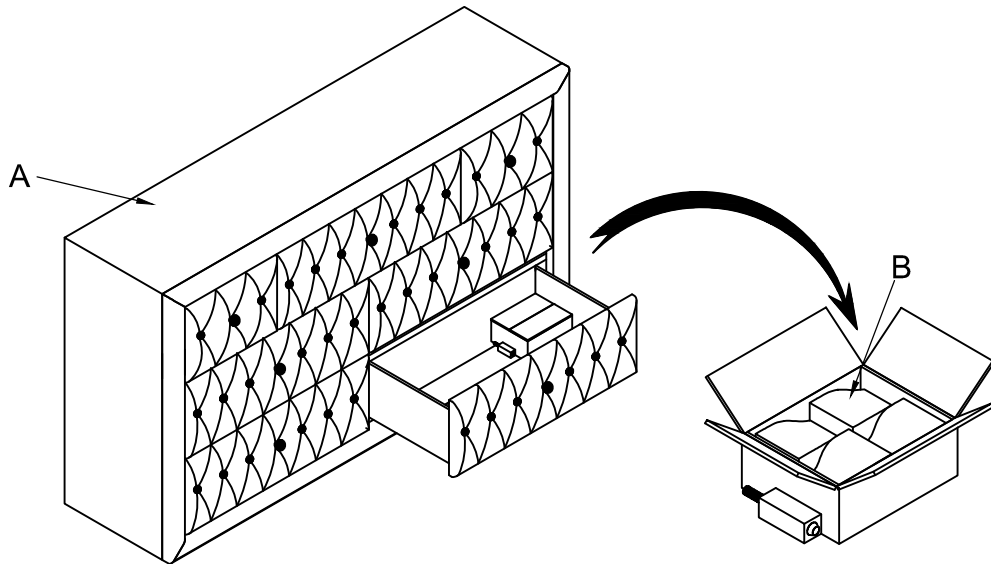

Assembly Instructions

DRESSER&MIRROR

Step 1