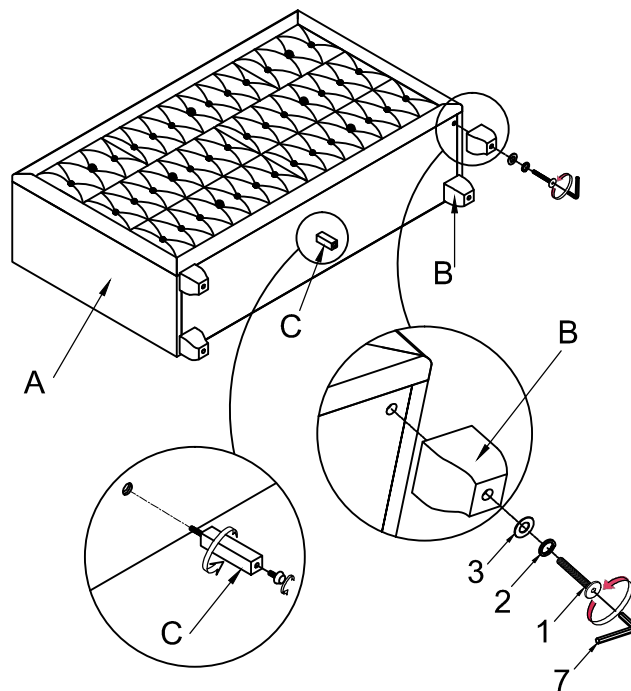

Assembly Instructions

DRESSER&MIRROR

Step 1

Step 2