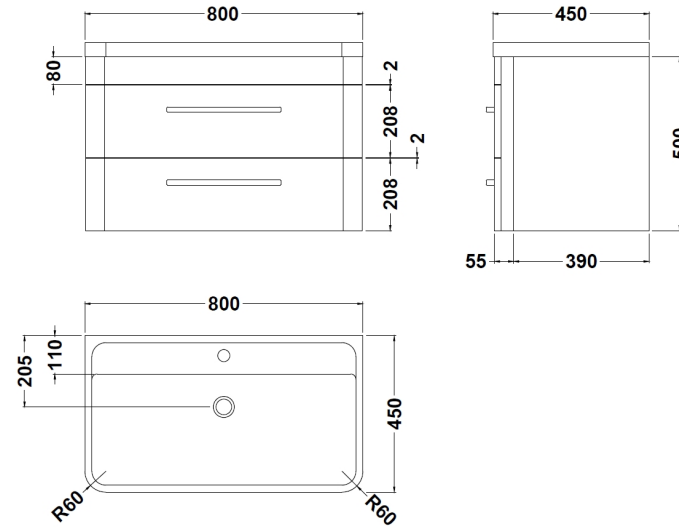

Sales Code: SOL304A

Description: Solar 800 W/H 2-Drawer Unit & Basin

Packaging Details

Barcode: 5056211888413