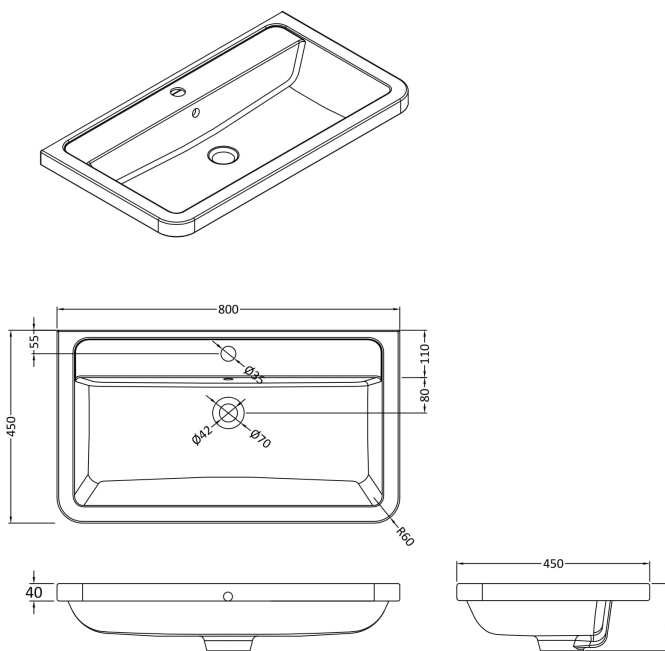

### Product Dimensions

Height (mm):	450
Width (mm):	800
Depth (mm):	157
Nett Weight (kg):	18.12

### Packaging Dimensions

Height (mm):	470
Width (mm):	840
Depth (mm):	167
Gross Weight (kg):	18.12

### Product Dimensions

Height (mm):	500
Width (mm):	796
Depth (mm):	445
Nett Weight (kg):	26

### Packaging Dimensions

Height (mm):	570
Width (mm):	870
Depth (mm):	510
Gross Weight (kg):	28