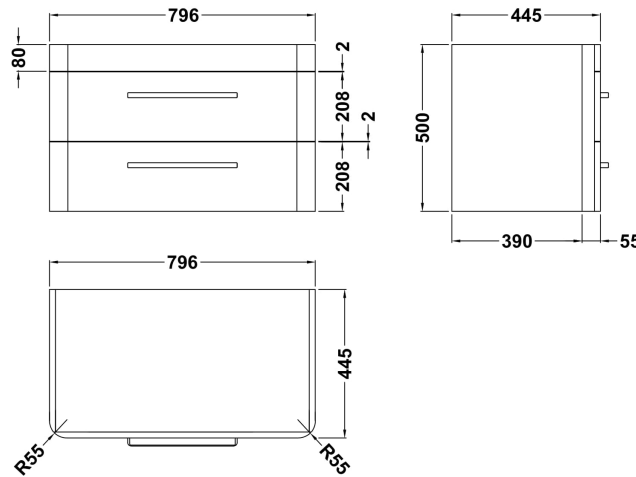

### Product Dimensions

Height (mm):	450
Width (mm):	800
Depth (mm):	157
Nett Weight (kg):	18.12

### Packaging Dimensions

Height (mm):	470
Width (mm):	840
Depth (mm):	167
Gross Weight (kg):	18.12

### Outer Box Dimensions (If Applicable)

Height (mm):	
Width (mm):	
Depth (mm):	
Gross Weight (kg):	
Barcode:	5056211875802

### Product Dimensions

Height (mm):	500
Width (mm):	796
Depth (mm):	445
Nett Weight (kg):	26