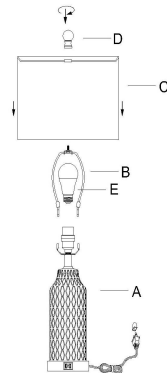

SPECIFICATION PARAMETERS

* Material: Metal and Fabric

PACKING LIST

PIECE	DESCRIPTION	PICTURE	QUANTITY	PIECE	DESCRIPTION	PICTURE	QUANTITY
A	Lamp Body		2X	D	Finial		2X
B	Harp		2X	E	Bulb		2X
C	Lamp Shade		2X				

INSTALLATION STEPS

Step 1: Attach the round lampshade

Step 2: Clip the round metal piece in the hook

Step 1: Press the harp(B) onto saddle(A)

Step 2: Install the bulb on the socket

Step 3: Assemble the lampshade(C)