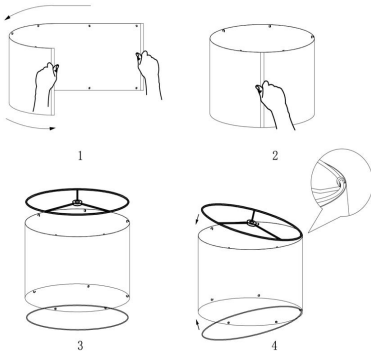

SPECIFICATION PARAMETERS

* Material: Metal and Fabric

PACKING LIST

PIECE	DESCRIPTION	PICTURE	QUANTITY	PIECE	DESCRIPTION	PICTURE	QUANTITY
A	Lamp Body		2X	D	Finial		2X
B	Harp		2X	E	Bulb		2X
C	Lamp Shade		2X				

INSTALLATION STEPS

Step 1: Attach the round lampshade

Step 2: Clip the round metal piece in the hook

Step 1: Press the harp(B) onto saddle(A)

Step 2: Install the bulb on the socket

Step 3: Assemble the lampshade(C)