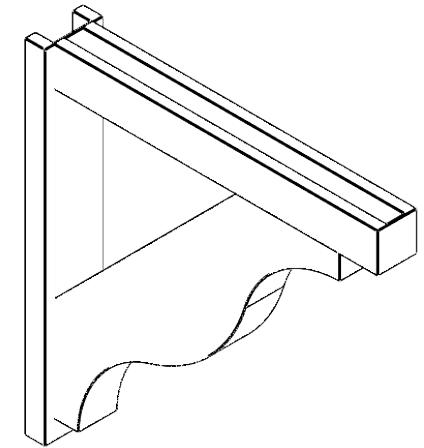

ITEM NUMBER: OUTUROC040X060X36000X36000X040X020X040FST44RCPR

4"W TOP X 6"W BACK X 36"D X 36"H X 4"T TOP X 2"T BACK TIMBERTHANE ROUGH CEDAR FUNSTON FAUX WOOD OPEN OUTLOOKER, BLOCK TOP AND BACK, 4"W CLOSED BRACE, PRIMED TAN

EKENA MILLWORK
2300 WEST MAIN ST.
CLARKSVILLE, TX 75426
TOLL FREE: 866-607-0453
WWW.EKENAMILLWORK.COM

NOTES

1. INSTALLATION TO BE COMPLETED IN ACCORDANCE WITH MANUFACTURER'S SPECIFICATIONS.
2. DRAWING MAY NOT BE TO SCALE
3. THIS DRAWING IS INTENDED FOR DESIGN AND PLANNING PURPOSES ONLY.
4. ALL INFORMATION CONTAINED HEREIN WAS CURRENT AT THE TIME OF DEVELOPMENT BUT MUST BE REVIEWED AND APPROVED BY THE PRODUCT MANUFACTURER TO BE CONSIDERED ACCURATE.
5. TIMBERTHANE ARCHITECTURAL PRODUCTS ARE MADE FROM HIGH DENSITY URETHANE AND COME FACTORY PRIMED