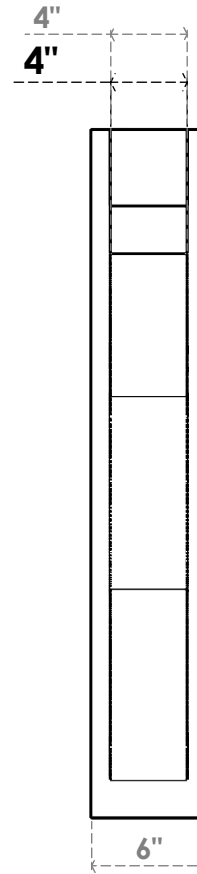

ITEM NUMBER: OUTUROC040X060X36000X36000X040X020X040FST44RCPR

4"W TOP X 6"W BACK X 36"D X 36"H X 4"T TOP X 2"T BACK TIMBERTHANE ROUGH CEDAR FUNSTON FAUX WOOD OPEN OUTLOOKER, BLOCK TOP AND BACK, 4"W CLOSED BRACE, PRIMED TAN

EKENA MILLWORK
2300 WEST MAIN ST.
CLARKSVILLE, TX 75426
TOLL FREE: 866-607-0453
WWW.EKENAMILLWORK.COM

NOTES

1. INSTALLATION TO BE COMPLETED IN ACCORDANCE WITH MANUFACTURER'S SPECIFICATIONS.
2. DRAWING MAY NOT BE TO SCALE
3. THIS DRAWING IS INTENDED FOR DESIGN AND PLANNING PURPOSES ONLY.
4. ALL INFORMATION CONTAINED HEREIN WAS CURRENT AT THE TIME OF DEVELOPMENT BUT MUST BE REVIEWED AND APPROVED BY THE PRODUCT MANUFACTURER TO BE CONSIDERED ACCURATE.
5. TIMBERTHANE ARCHITECTURAL PRODUCTS ARE MADE FROM HIGH DENSITY URETHANE AND COME FACTORY PRIMED