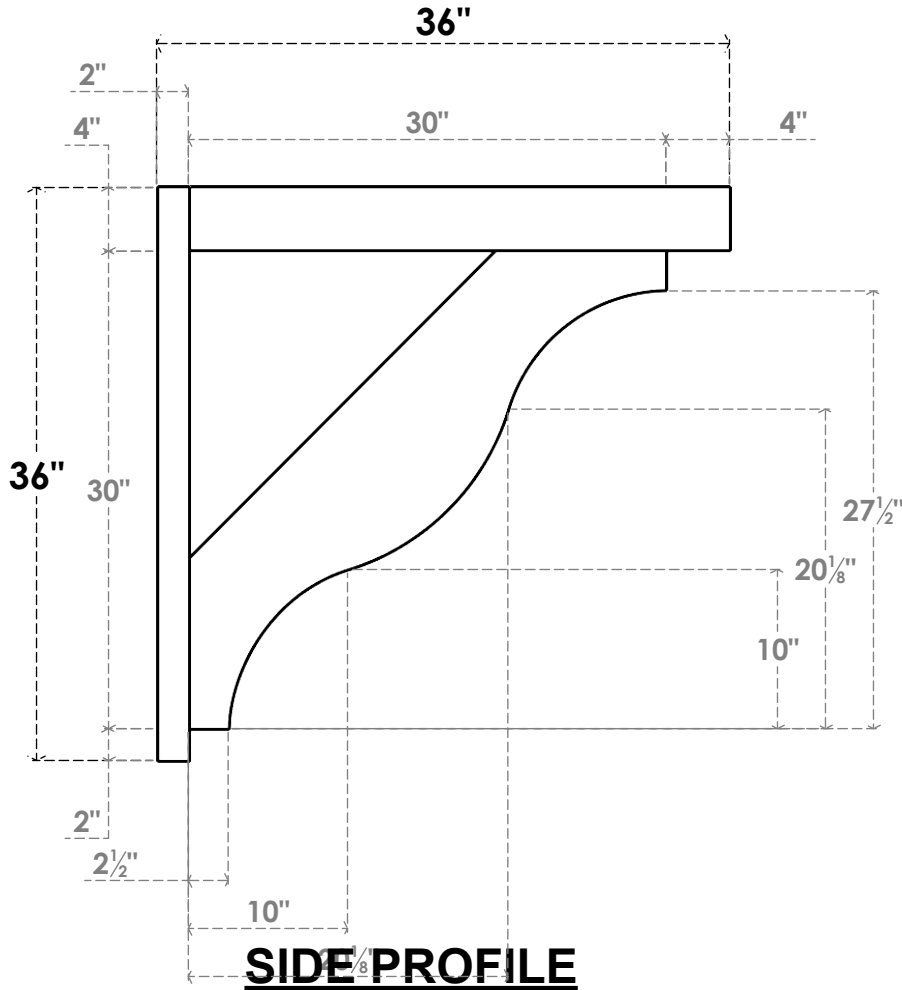

ITEM NUMBER: OUTUROC040X060X36000X36000X040X020X040FST44RCPR

4"W TOP X 6"W BACK X 36"D X 36"H X 4"T TOP X 2"T BACK TIMBERTHANE ROUGH CEDAR FUNSTON FAUX WOOD OPEN OUTLOOKER, BLOCK TOP AND BACK, 4"W CLOSED BRACE, PRIMED TAN

EKENA MILLWORK
2300 WEST MAIN ST.
CLARKSVILLE, TX 75426
TOLL FREE: 866-607-0453
WWW.EKENAMILLWORK.COM

NOTES

1. INSTALLATION TO BE COMPLETED IN ACCORDANCE WITH MANUFACTURER'S SPECIFICATIONS.
2. DRAWING MAY NOT BE TO SCALE
3. THIS DRAWING IS INTENDED FOR DESIGN AND PLANNING PURPOSES ONLY.
4. ALL INFORMATION CONTAINED HEREIN WAS CURRENT AT THE TIME OF DEVELOPMENT BUT MUST BE REVIEWED AND APPROVED BY THE PRODUCT MANUFACTURER TO BE CONSIDERED ACCURATE.
5. TIMBERTHANE ARCHITECTURAL PRODUCTS ARE MADE FROM HIGH DENSITY URETHANE AND COME FACTORY PRIMED