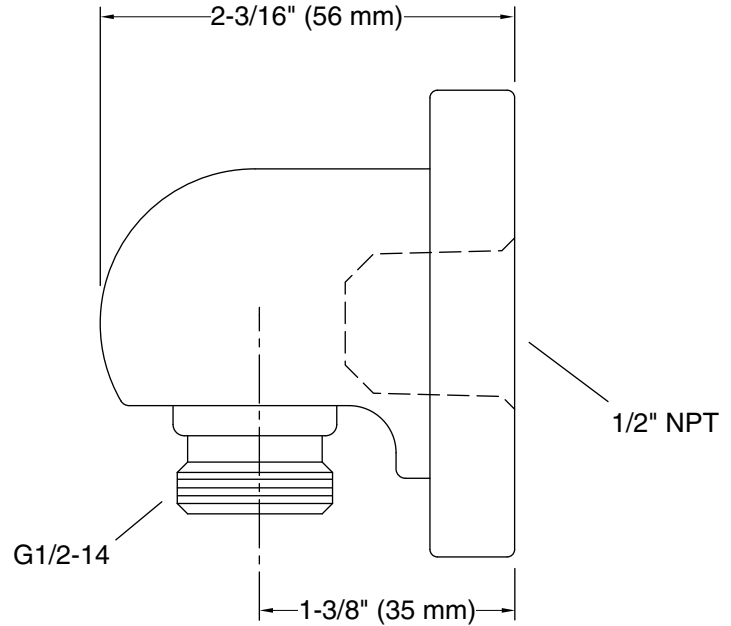

Features

- For use with a handshower and hose (sold separately).
- Coordinates with Stillness faucets, accessories, and showering components to complete your bathroom.

Material

- Brass.
- KOHLER finishes resist corrosion and tarnishing.

Installation

- Wall-mount.

Recommended Replacements

- This product is replaced by 22172.

Recommended Products/Accessories

K-23723 Faucet cleaner

Codes/Standards

ASME A112.18.1/CSA B125.1

Technical Information

All product dimensions are nominal.

Drain included: No

Notes

Install this product according to the installation instructions.