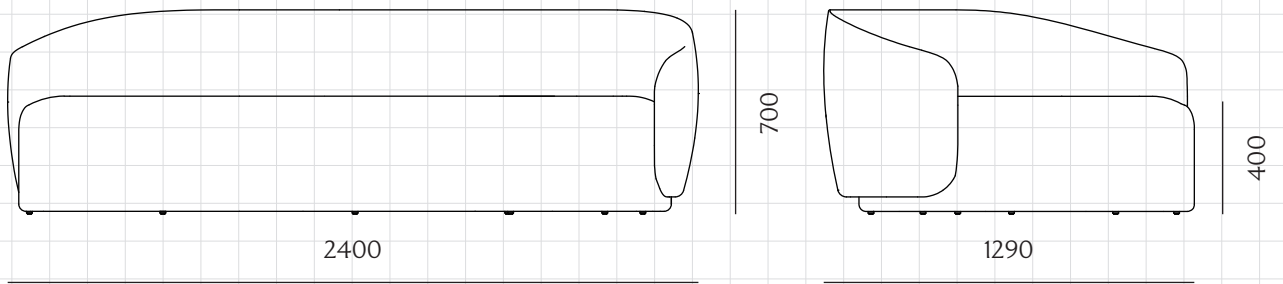

Taylor Sofa Small Right

CODE
DIMENSIONS

TA-S421-R
W2400 x D1290 x H700mm
Seating height: 400mm

NET WEIGHT
ENVIRONMENT
MATERIALS

70.0 kg
Indoor
Solid wood plywood frame, upholstery
*Please refer to website or contact your local representative for complete material swatches.

SHIPPING

Package	Assembled		
Package Qty	1 pcs/box		
Packaging	Measurement (mm)	Volume (cbm)	Gross Weight (kg)
FCL	W2580 x D1070 x H805	2.22	85.87
LCL/AIR	W2620 x D1110 x H895	2.60	119.66