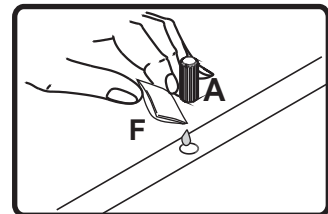

01

Assemble on a clean soft surface to avoid damage.