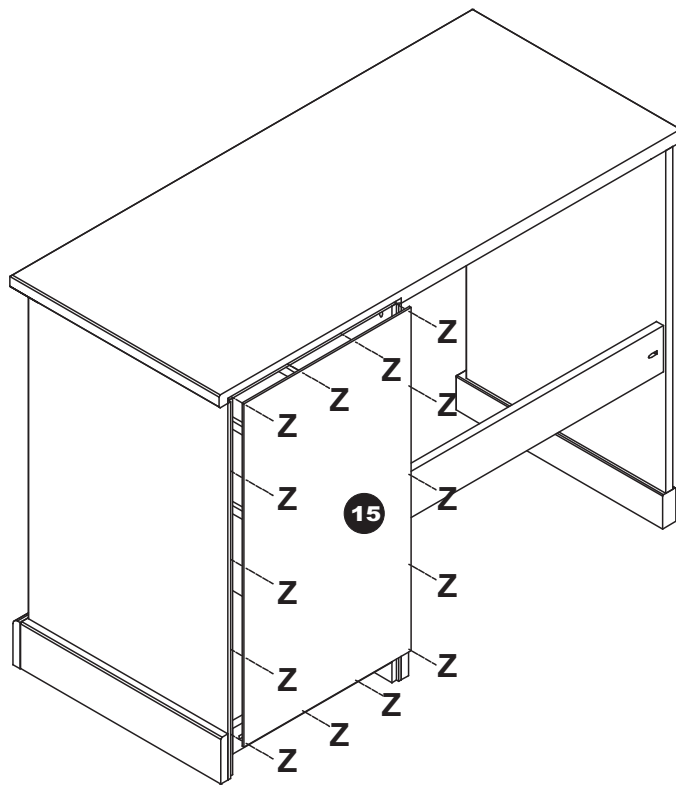

Assembly Instructions : Corona Single Dressing Table With Stool - January, 2015

Assembled Dimensions

L Length : 47cm

W Width : 104cm

H Head Height : 76cm

PLEASE NOTE : CHECK ALL PARTS BEFORE ASSEMBLING
ONCE ASSEMBLED THIS ITEM CANNOT BE RETURNED UNDER THE APPROVAL GUARANTEE
THIS PRODUCT IS BUILT VERTICALLY - PLEASE BUILD WHERE IT WILL BE USED.

06

07

08

09

4X

10

11

12