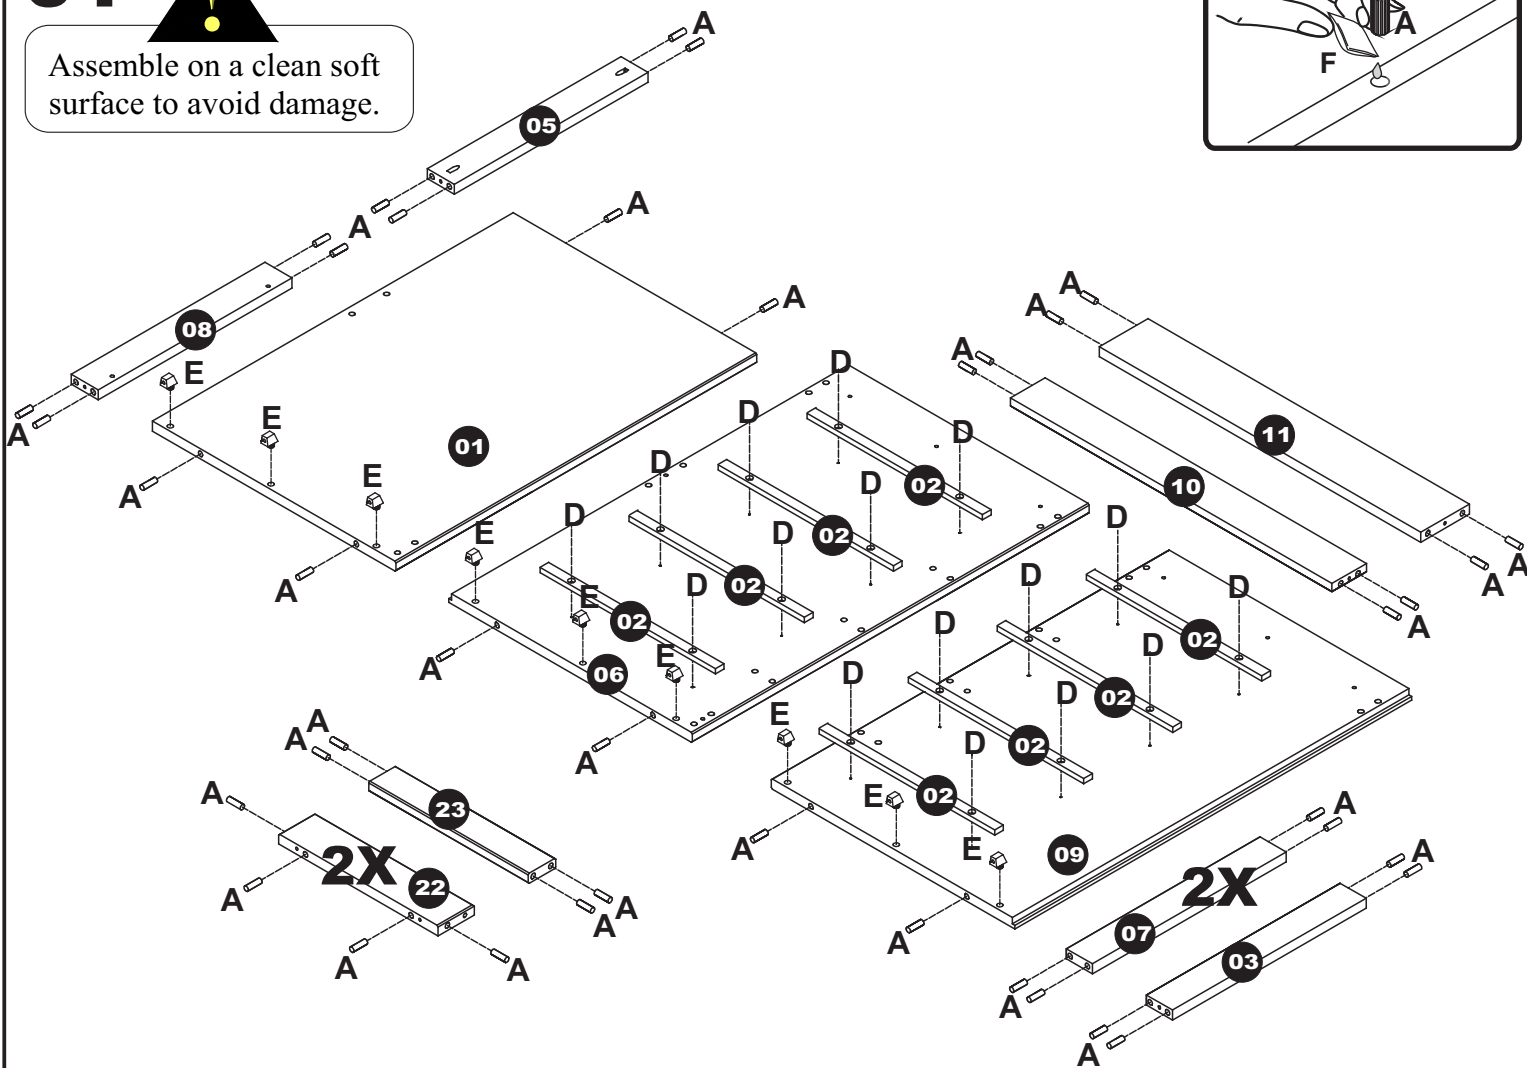

01

Assemble on a clean soft surface to avoid damage.