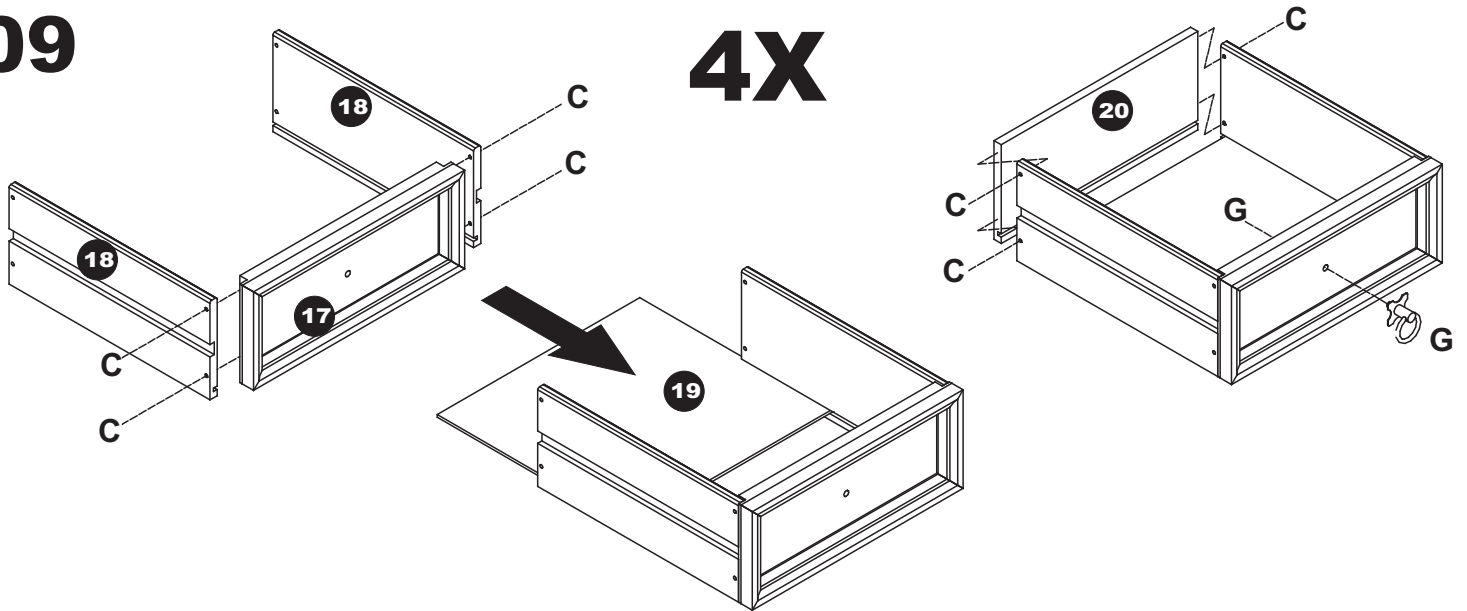

Assembly Instructions : Corona Single Dressing Table With Stool - January, 2015

Assembled Dimensions

L Length : 47cm

W Width : 104cm

H Head Height : 76cm

PLEASE NOTE : CHECK ALL PARTS BEFORE ASSEMBLING
ONCE ASSEMBLED THIS ITEM CANNOT BE RETURNED UNDER THE APPROVAL GUARANTEE
THIS PRODUCT IS BUILT VERTICALLY - PLEASE BUILD WHERE IT WILL BE USED.

06

07

08

09

4X

10

11

12