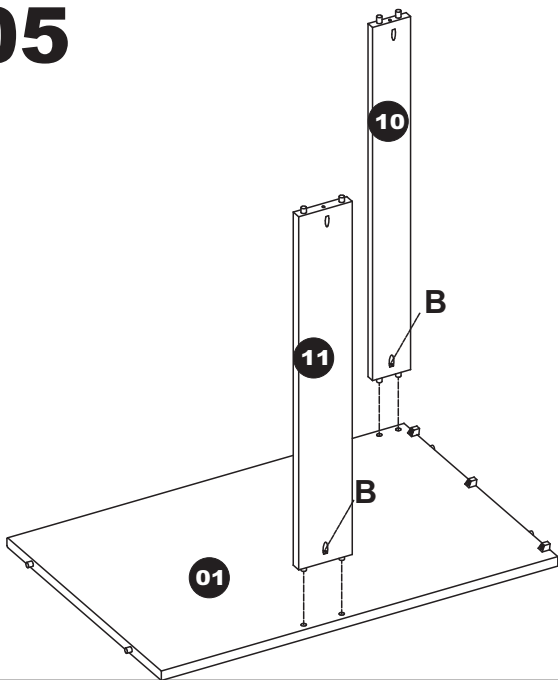

Assembly Instructions : Corona Single Dressing Table With Stool - January, 2015

Assembled Dimensions

L Length : 47cm

W Width : 104cm

H Head Height : 76cm

PLEASE NOTE : CHECK ALL PARTS BEFORE ASSEMBLING
ONCE ASSEMBLED THIS ITEM CANNOT BE RETURNED UNDER THE APPROVAL GUARANTEE
THIS PRODUCT IS BUILT VERTICALLY - PLEASE BUILD WHERE IT WILL BE USED.

A	 8,0x25	48
B	 4,5X28	32
C	 3,5X30	32
D	 4,5X16	16
E		09
F	 20g	01
G		04
H	 7,0X60 cab.13 prt	06

J	 3,5X25	06
K		01
L		01
M		02
Z	 8x8	16

01

Assemble on a clean soft surface to avoid damage.

02

03

04

05

06

07

08

09

4X

10

11

12