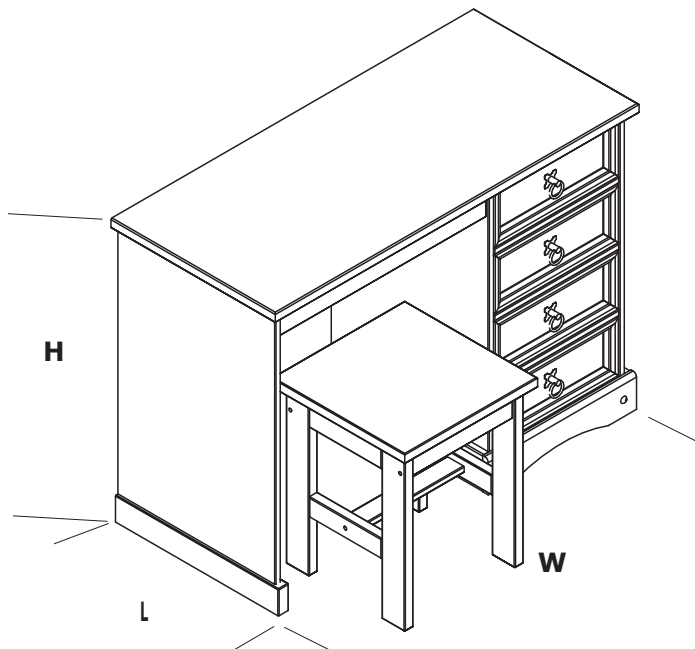

Assembly Instructions : Corona Single Dressing Table With Stool - January, 2015

Assembled Dimensions

L Length : 47cm

W Width : 104cm

H Head Height : 76cm

PLEASE NOTE : CHECK ALL PARTS BEFORE ASSEMBLING
ONCE ASSEMBLED THIS ITEM CANNOT BE RETURNED UNDER THE APPROVAL GUARANTEE
THIS PRODUCT IS BUILT VERTICALLY - PLEASE BUILD WHERE IT WILL BE USED.

Follow Me

- FIRST: Check that the assembled product size will fit in its required location. Take into account ceiling height clearance & door frame widths, if the unit is not being assembled close to its final location
- SECOND : Check that you have enough floor area to complete the assembly
- THIRD: Retain your packaging until you have checked that ALL the parts are in the packs.
- FOURTH :Sort out the parts and fittings as shown, assemble product step by step
- It is preferable to rest the product on a soft surface to avoid damage during assembly
- Do not over tighten screws and fittings.
- Re-Tighten all screws and fitting periodically.

Guide Me

Multi-Pack Table
 COMPONENT Pack NO

BOX: 1 / 1

- | | | |
|-------------------------|---------------------|----------------------------|
| - FITKIT | - BACK = 1x | - RIGHT DIVISION = 1x |
| - AI | - RUNNER = 9x | - SEAT = 1x |
| - TOP = 1x | - FRONT DRAWER = 4x | - SIDE BANQUET = 2x |
| - LEFT SIDE PANEL = 1x | - SIDE DRAWER = 8x | - UPPER RAIL BANQUET = 2x |
| - RIGHT SIDE PANEL = 1x | - BACK DRAWER = 4x | - CENTER RAIL BANQUET = 1x |
| - BASE FRONT RAIL = 1x | - BASE DRAWER = 4x | - SMALL CENTRE RAIL = 1x |
| - BASE SIDE RAIL = 1x | - LOWER RAIL = 1x | - LARGE CENTRE RAIL = 1x |
| - FEET = 1x | - BACK RAIL = 1x | |
| - CROSSRAIL = 4x | - UPPER RAIL = 1x | |