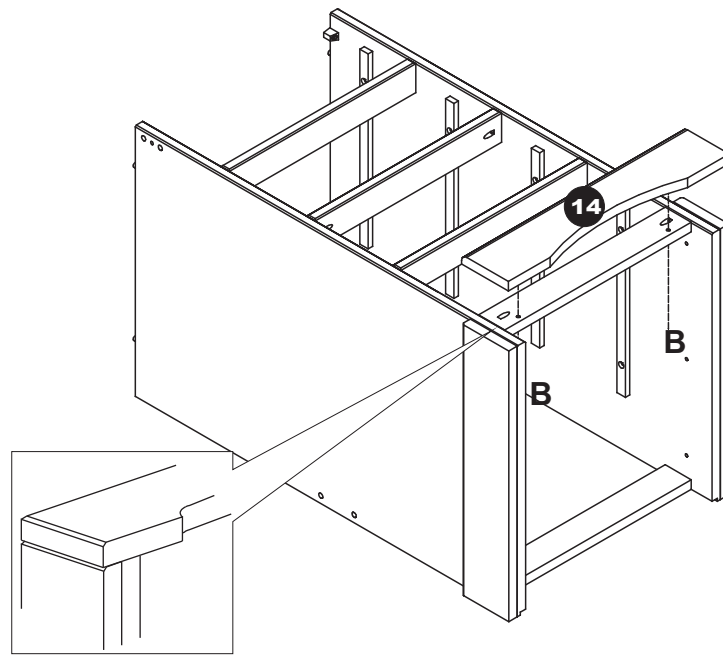

Assembly Instructions : Corona Single Dressing Table With Stool - January, 2015

Assembled Dimensions

L Length : 47cm

W Width : 104cm

H Head Height : 76cm

PLEASE NOTE : CHECK ALL PARTS BEFORE ASSEMBLING
ONCE ASSEMBLED THIS ITEM CANNOT BE RETURNED UNDER THE APPROVAL GUARANTEE
THIS PRODUCT IS BUILT VERTICALLY - PLEASE BUILD WHERE IT WILL BE USED.

A	 8,0x25	48
B	 4,5X28	32
C	 3,5X30	32
D	 4,5X16	16
E		09
F	 20g	01
G		04
H	 7,0X60 cab.13 prt	06

J	 3,5X25	06
K		01
L		01
M		02
Z	 8x8	16

01

Assemble on a clean soft surface to avoid damage.

02

03

04

05