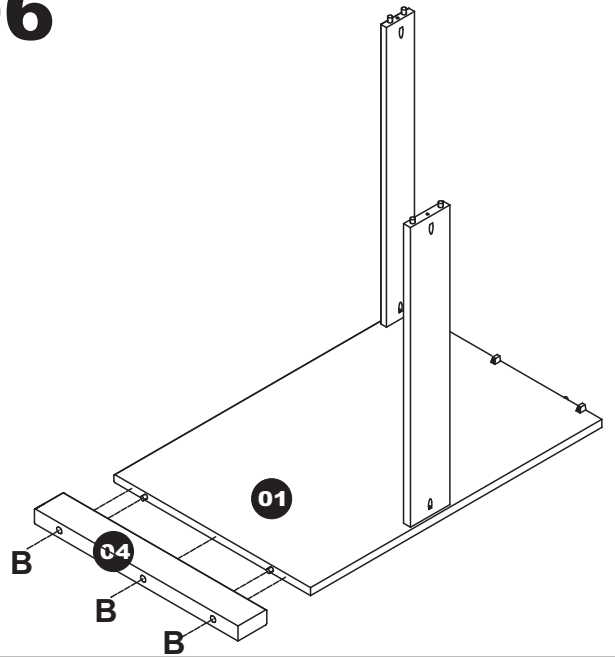

Assembly Instructions : Corona Single Dressing Table With Stool - January, 2015

Assembled Dimensions

L Length : 47cm

W Width : 104cm

H Head Height : 76cm

PLEASE NOTE : CHECK ALL PARTS BEFORE ASSEMBLING
ONCE ASSEMBLED THIS ITEM CANNOT BE RETURNED UNDER THE APPROVAL GUARANTEE
THIS PRODUCT IS BUILT VERTICALLY - PLEASE BUILD WHERE IT WILL BE USED.

A	 8,0x25	48
B	 4,5X28	32
C	 3,5X30	32
D	 4,5X16	16
E		09
F	 20g	01
G		04
H	 7,0X60 cab.13 prt	06

J	 3,5X25	06
K		01
L		01
M		02
Z	 8x8	16

01

Assemble on a clean soft surface to avoid damage.

02

03

04

05

06

07

08

09

4X

10

11

12