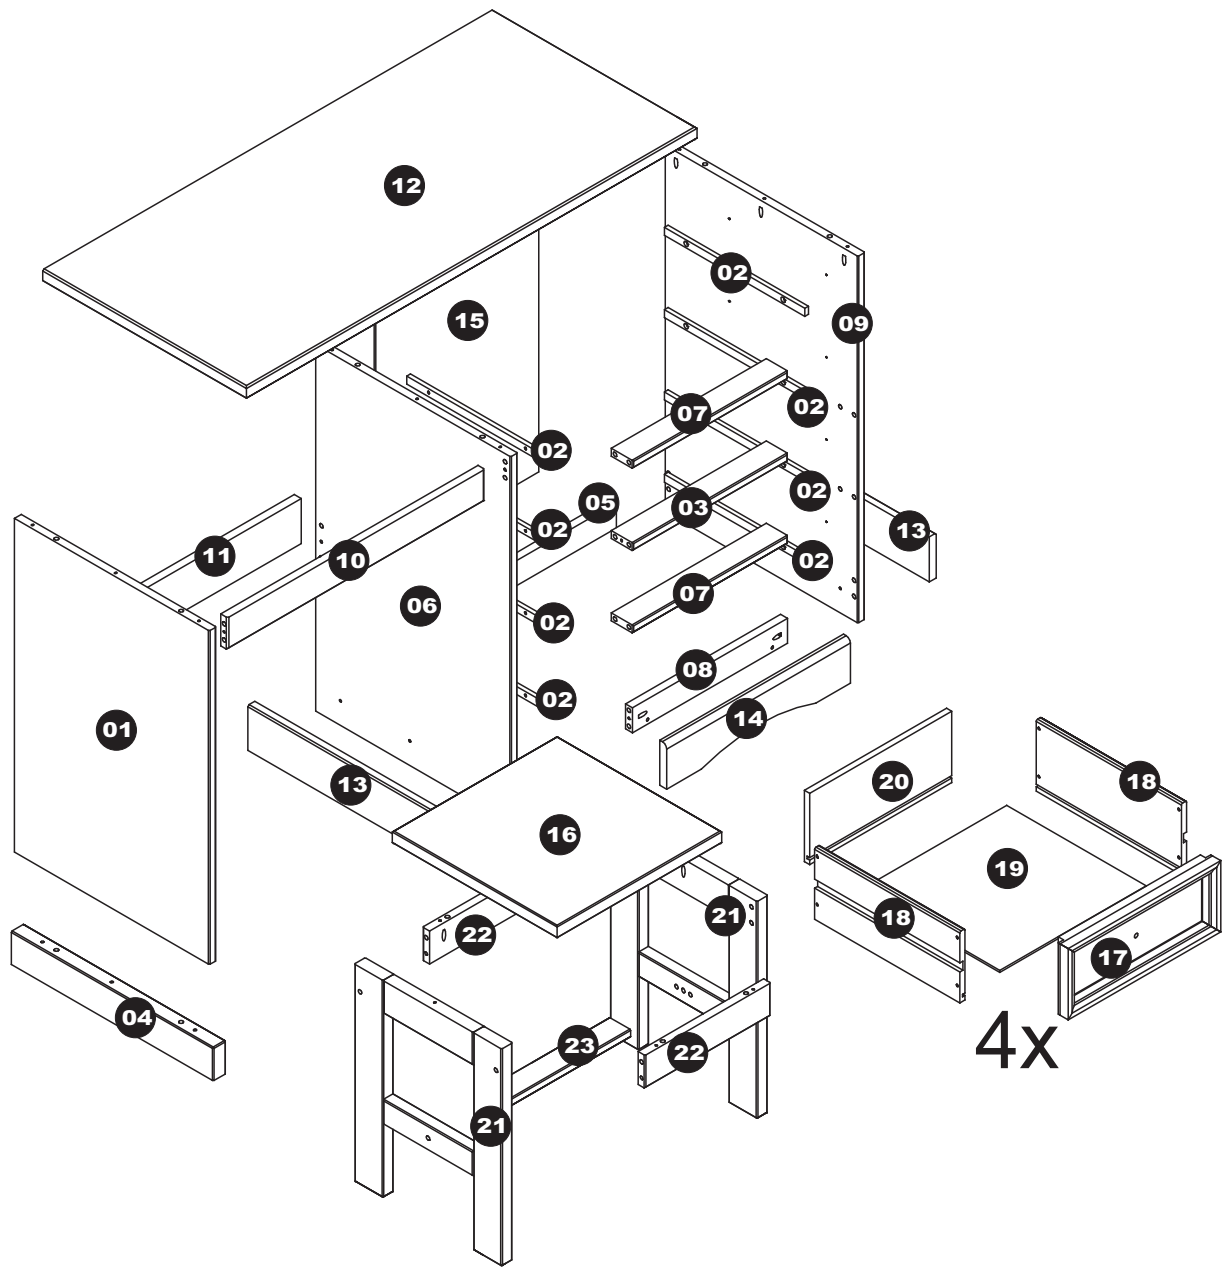

A	 8,0x25	48
B	 4,5X28	32
C	 3,5X30	32
D	 4,5X16	16
E		09
F	 20g	01
G		04
H	 7,0X60 cab.13 prt	06

J	 3,5X25	06
K		01
L		01
M		02
Z	 8x8	16