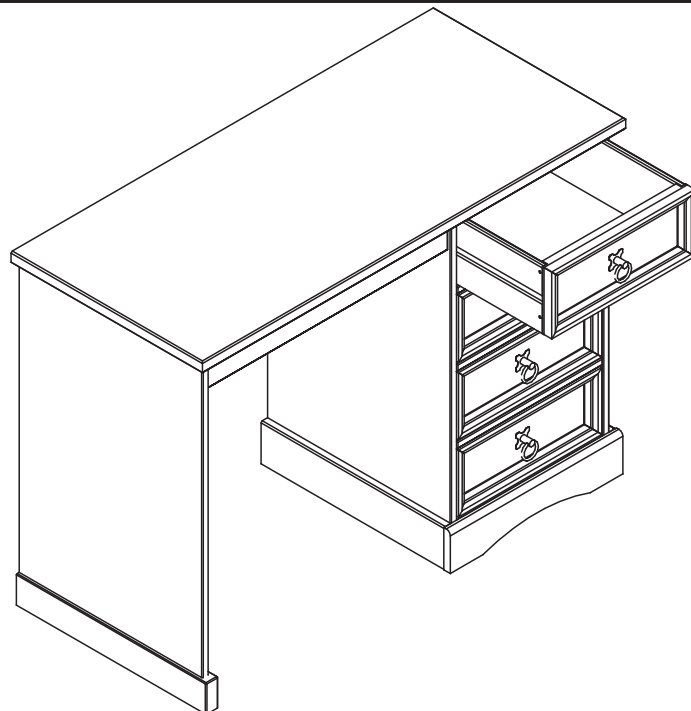

Assembly Instructions : Corona Single Dressing Table With Stool - January, 2015

Assembled Dimensions

L Length : 47cm

W Width : 104cm

H Head Height : 76cm

PLEASE NOTE : CHECK ALL PARTS BEFORE ASSEMBLING
ONCE ASSEMBLED THIS ITEM CANNOT BE RETURNED UNDER THE APPROVAL GUARANTEE
THIS PRODUCT IS BUILT VERTICALLY - PLEASE BUILD WHERE IT WILL BE USED.

06

07

08

09

4X

10

11

12