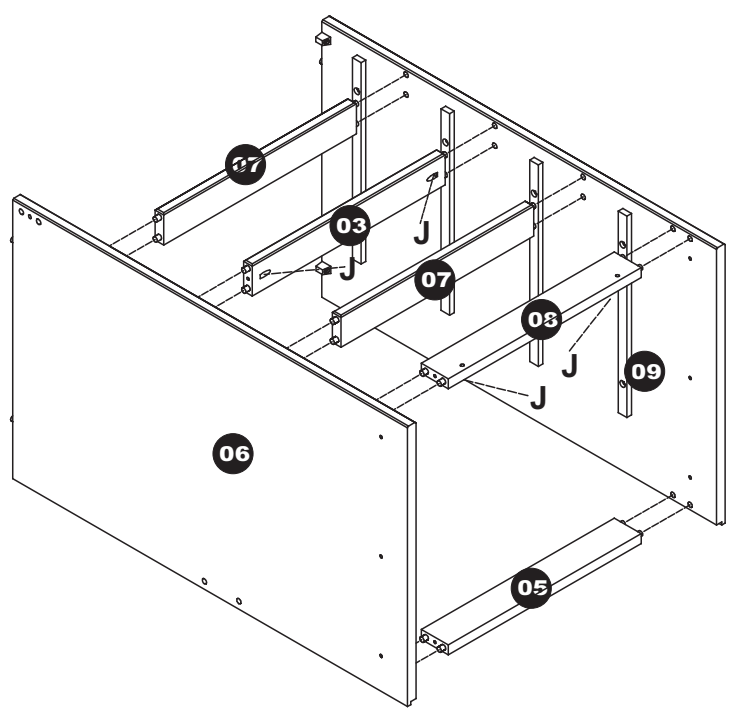

Assembly Instructions : Corona Single Dressing Table With Stool - January, 2015

Assembled Dimensions

L Length : 47cm

W Width : 104cm

H Head Height : 76cm

PLEASE NOTE : CHECK ALL PARTS BEFORE ASSEMBLING
ONCE ASSEMBLED THIS ITEM CANNOT BE RETURNED UNDER THE APPROVAL GUARANTEE
THIS PRODUCT IS BUILT VERTICALLY - PLEASE BUILD WHERE IT WILL BE USED.

A	 8,0x25	48
B	 4,5X28	32
C	 3,5X30	32
D	 4,5X16	16
E		09
F	 20g	01
G		04
H	 7,0X60 cab.13 prt	06

J	 3,5X25	06
K		01
L		01
M		02
Z	 8x8	16

01

Assemble on a clean soft surface to avoid damage.

02

03

04

05

06

07

08

09

4X

10

11

12