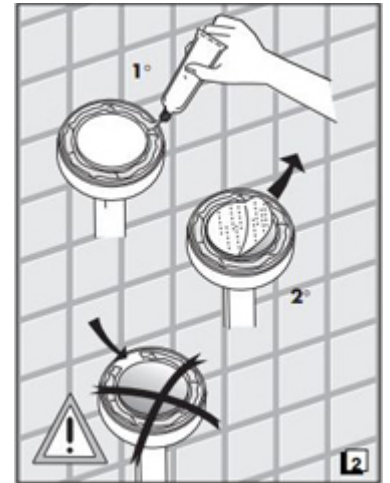

Installation Instructions

Screw Installation

Glue Installation

CLEANING

Quality, technological processes and materials are the features that determine the high standards of our accessories.

However, to avoid surface alterations, it is necessary to follow a few guidelines.

Remember that even fumes can damage metal.

Wash accessories next to the toilet bowl at regular intervals to avoid corrosion.

Collection
Gealuna

Model |
Gealuna A1051A
Gealuna A1018

Dimensions Metric

1 inch = 2.54 cm
1 inch = 25.4 mm