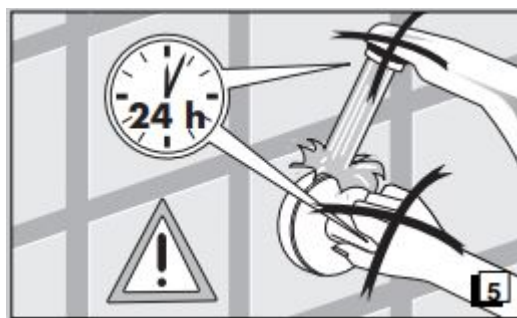

Installation Instructions

Screw Installation

Glue Installation

CLEANING

Quality, technological processes and materials are the features that determine the high standards of our accessories.

However, to avoid surface alterations, it is necessary to follow a few guidelines.

Remember that even fumes can damage metal.

Wash accessories next to the toilet bowl at regular intervals to avoid corrosion.

Collection
Gealuna

Model |
Gealuna A1051A
Gealuna A1018

Dimensions Metric

1 inch = 2.54 cm
1 inch = 25.4 mm