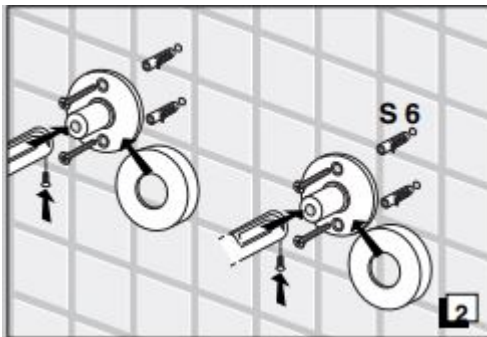

Installation Instructions

Screw Installation

Glue Installation

CLEANING

Quality, technological processes and materials are the features that determine the high standards of our accessories.

However, to avoid surface alterations, it is necessary to follow a few guidelines.

Remember that even fumes can damage metal.

Wash accessories next to the toilet bowl at regular intervals to avoid corrosion.

Collection
Gealuna

Model |
Gealuna A1051A
Gealuna A1018

Dimensions Metric

1 inch = 2.54 cm
1 inch = 25.4 mm