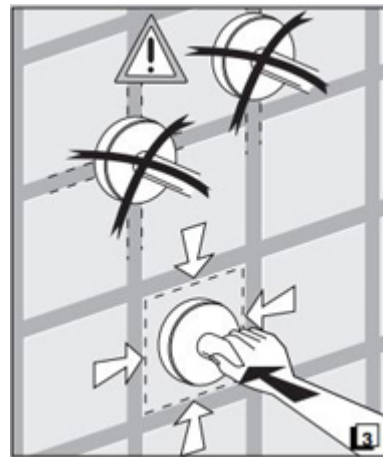

Installation Instructions

Screw Installation

Glue Installation

CLEANING

Quality, technological processes and materials are the features that determine the high standards of our accessories.

However, to avoid surface alterations, it is necessary to follow a few guidelines.

Remember that even fumes can damage metal.

Wash accessories next to the toilet bowl at regular intervals to avoid corrosion.

Collection
Gealuna

Model |
Gealuna A1051A
Gealuna A1018

Dimensions Metric

1 inch = 2.54 cm
1 inch = 25.4 mm