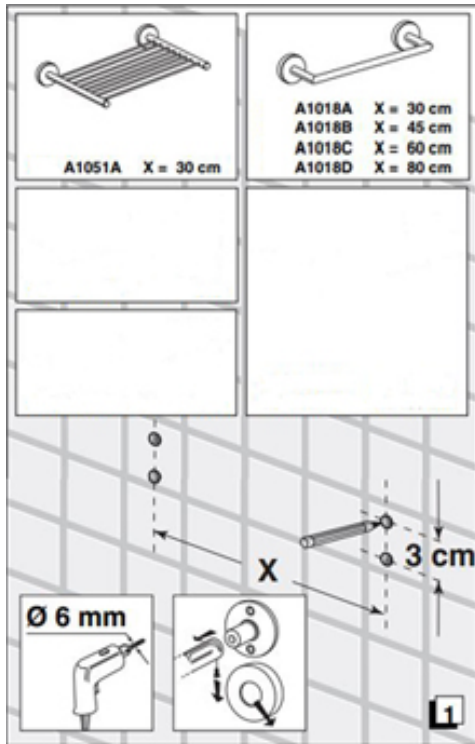

Installation Instructions

Screw Installation

Glue Installation

CLEANING

Quality, technological processes and materials are the features that determine the high standards of our accessories.

However, to avoid surface alterations, it is necessary to follow a few guidelines.

Remember that even fumes can damage metal.

Wash accessories next to the toilet bowl at regular intervals to avoid corrosion.

Collection
Gealuna

Model |
Gealuna A1051A
Gealuna A1018

Dimensions Metric

1 inch = 2.54 cm
1 inch = 25.4 mm