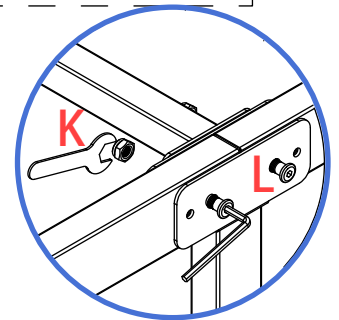

Platform Bed Set-up Instruction

Size: Full / Queen / King / Cal King
(T16-03/ 04/ 05/ 06)

Bed Frame Parts List

Accessories List

Step 1

Step 2

Step 3

Step 4