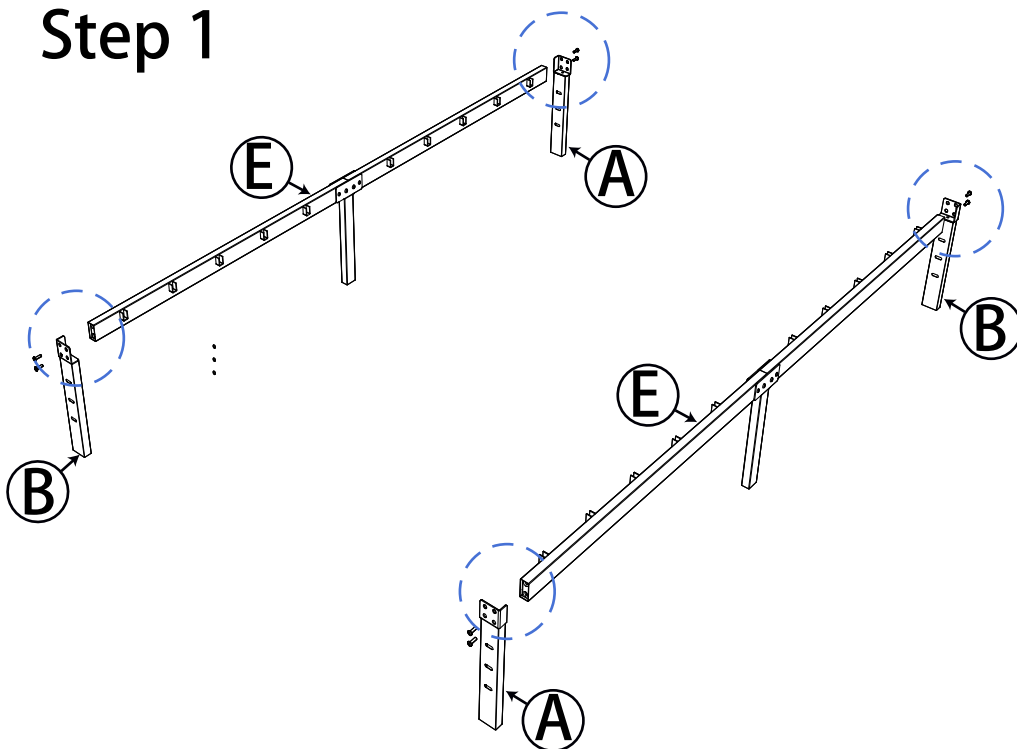

Platform Bed Set-up Instruction

Size: Full / Queen / King / Cal King
(T16-03/ 04/ 05/ 06)

Bed Frame Parts List

Accessories List

Step 1

Step 2

Step 3

Step 4

Step 5

In the last step, please make sure all the screws are tightened.