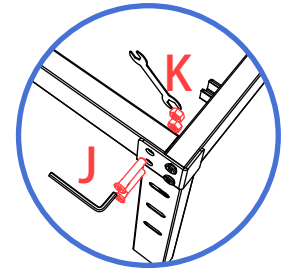

Platform Bed Set-up Instruction

Size: Full / Queen / King / Cal King
(T16-03/ 04/ 05/ 06)

Bed Frame Parts List

Accessories List

Step 1

Step 2

Step 3

Step 4

Step 5

In the last step, please make sure all the screws are tightened.