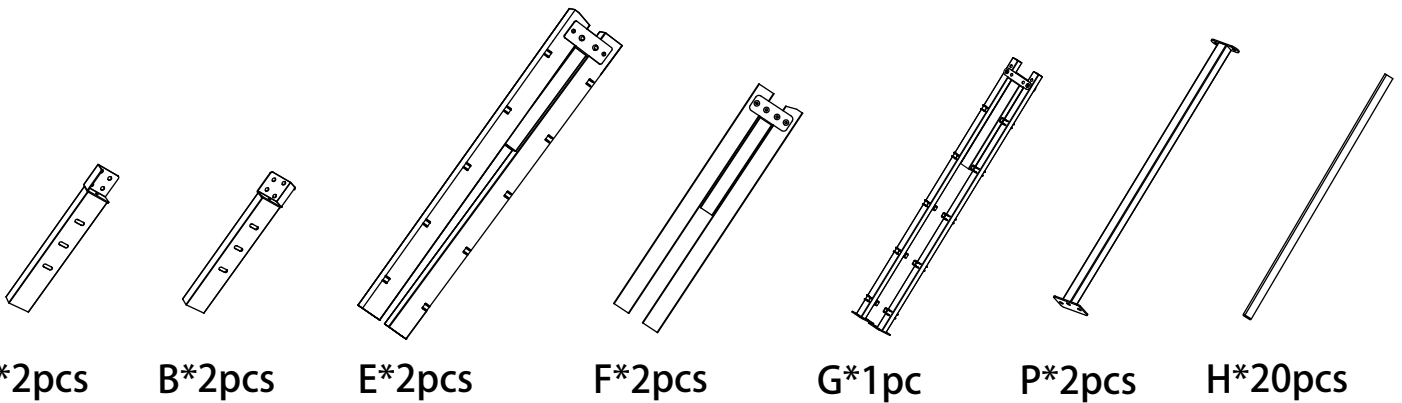

Platform Bed Set-up Instruction

Size: Full / Queen / King / Cal King
(T16-03/ 04/ 05/ 06)

Bed Frame Parts List

Accessories List

Step 1

Step 2

Step 3

Step 4

Step 5

In the last step, please make sure all the screws are tightened.