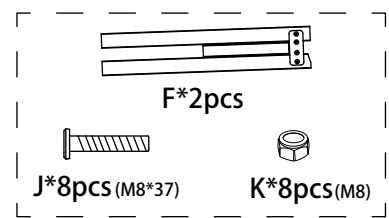

Platform Bed Set-up Instruction

Size: Full / Queen / King / Cal King
(T16-03/ 04/ 05/ 06)

Bed Frame Parts List

Accessories List

Step 1

Step 2

Step 3

Step 4