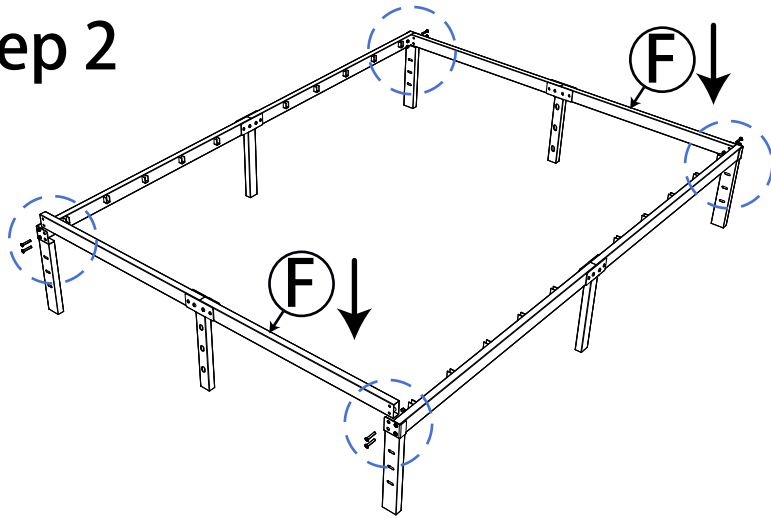

Platform Bed Set-up Instruction

Size: Full / Queen / King / Cal King
(T16-03/ 04/ 05/ 06)

Bed Frame Parts List

Accessories List

Step 1

Step 2

Step 3

Step 4

Step 5

In the last step, please make sure all the screws are tightened.