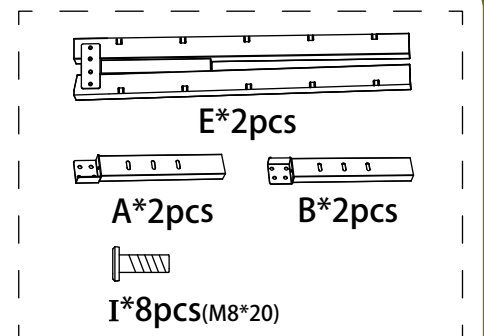

Platform Bed Set-up Instruction

Size: Full / Queen / King / Cal King
(T16-03/ 04/ 05/ 06)

Bed Frame Parts List

Accessories List

Step 1

Step 2

Step 3

Step 4

Step 5

In the last step, please make sure all the screws are tightened.