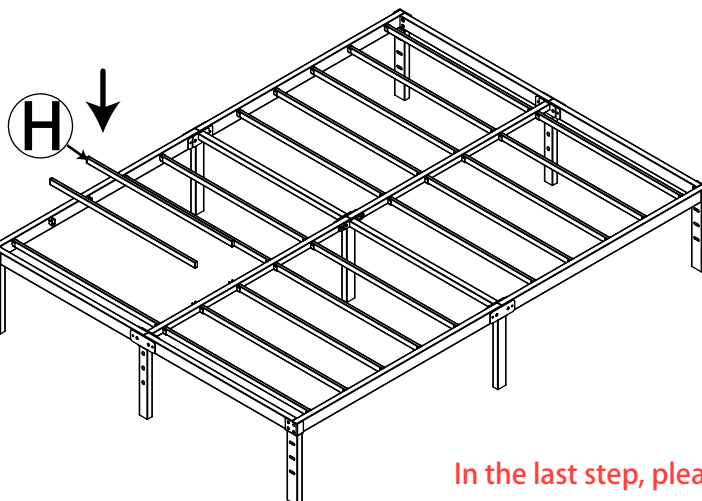

Step 5

In the last step, please make sure all the screws are tightened.