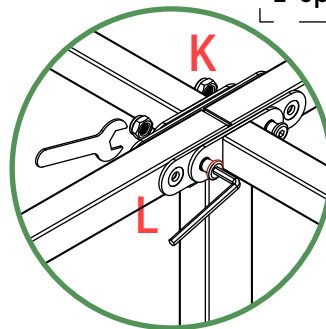

Platform Bed Set-up Instruction

Size: Full / Queen / King / Cal King
(T16-03/ 04/ 05/ 06)

Bed Frame Parts List

Accessories List

Step 1

Step 2

Step 3

Step 4