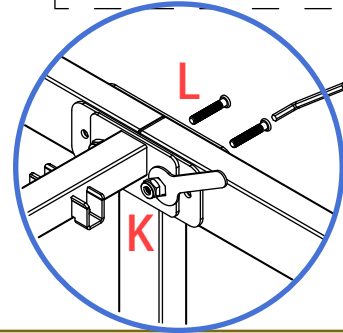

Platform Bed Set-up Instruction

Size: Full / Queen / King / Cal King
(T16-03/ 04/ 05/ 06)

Bed Frame Parts List

Accessories List

Step 1

Step 2

Step 3

Step 4

Step 5

In the last step, please make sure all the screws are tightened.