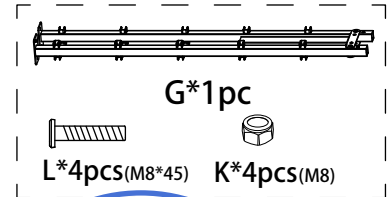

Platform Bed Set-up Instruction

Size: Full / Queen / King / Cal King
(T16-03/ 04/ 05/ 06)

Bed Frame Parts List

Accessories List

Step 1

Step 2

Step 3

Step 4