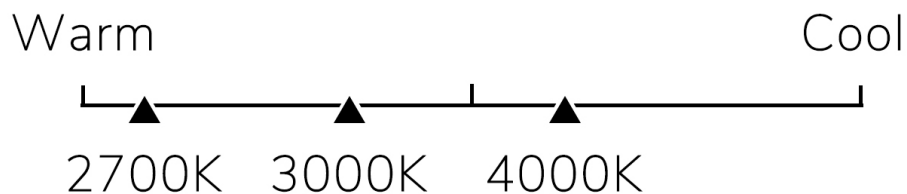

Lighting Facts

Brightness **960 lumens**

Estimated Yearly Energy Cost **\$ 1.93**

Based on 3 hrs/day
11c/kWh Cost depends
on rates and use

Life in Years **27 Years**

Based on 3 hrs/day

Color Appearance

Energy Used **16 watts**