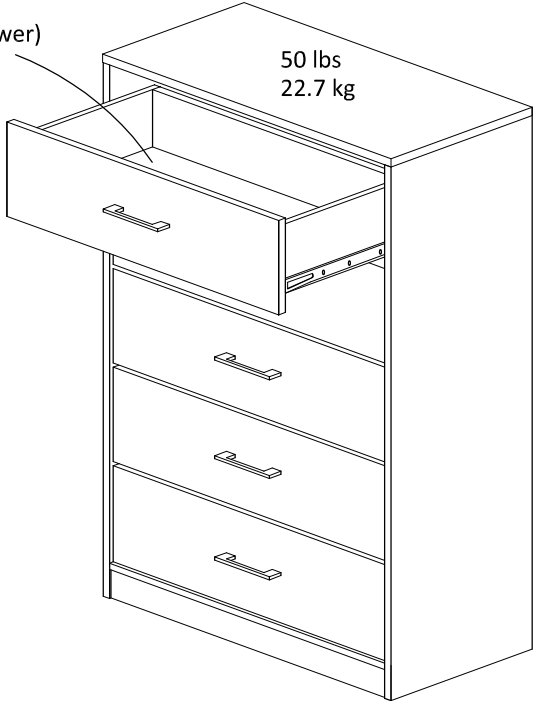

5 Drawer Dresser

Interior Drawer dimensions :
23.9 in. (60.8 cm) W
5.78 in. (14.7 cm) H
13 in. (33cm) D

1.04 cubic feet each drawer

Wood Breakdown : 90%
Total storage : 5.2 cubic feet

Overall Product Size :
27.72"W x 15.67"D x 49.33"H
70.4cm W x 39.8cm D x 125.3cm H

50 lbs
11.3 kg
(each drawer)

Maximum Weight Capacities
Unit Weight : 93.65 lbs. (42.48kg)