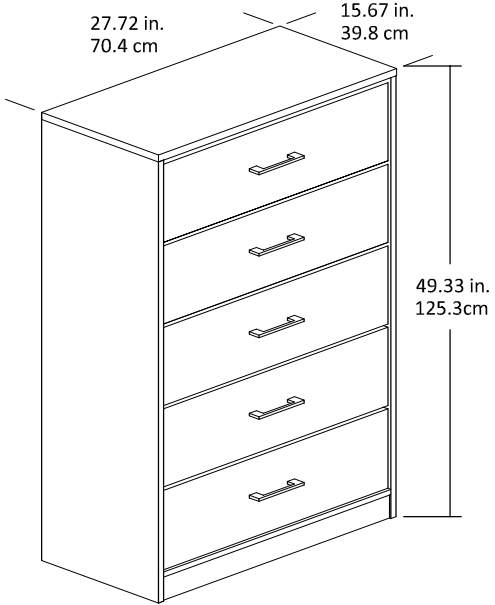

5 Drawer Dresser

Interior Drawer dimensions :
23.9 in. (60.8 cm) W
5.78 in. (14.7 cm) H
13 in. (33cm) D

1.04 cubic feet each drawer

Wood Breakdown : 90%
Total storage : 5.2 cubic feet

Overall Product Size :
27.72"W x 15.67"D x 49.33"H
70.4cm W x 39.8cm D x 125.3cm H

50 lbs
11.3 kg
(each drawer)

Maximum Weight Capacities
Unit Weight : 93.65 lbs. (42.48kg)