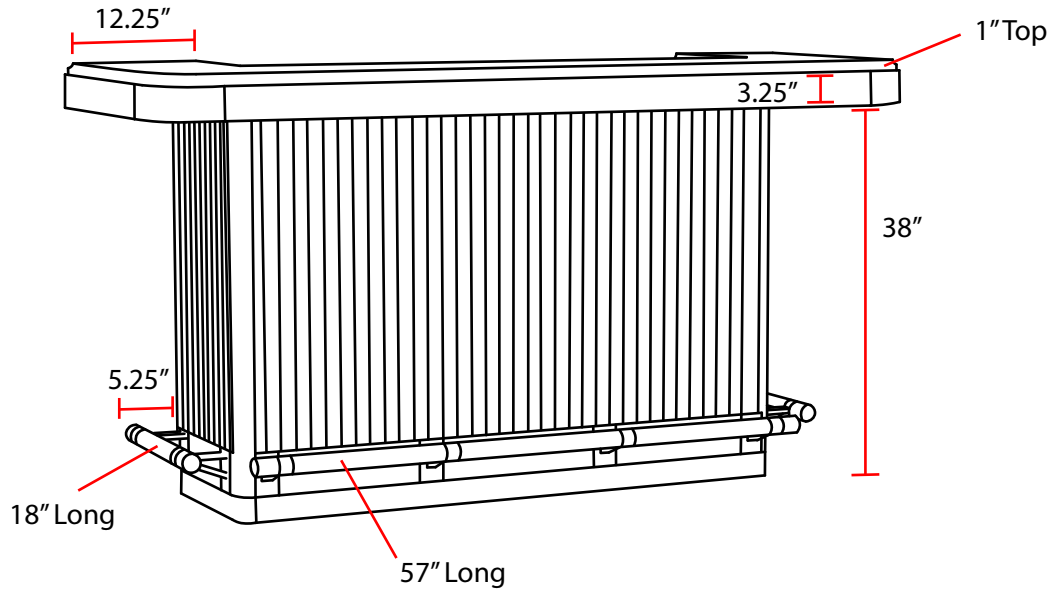

Dimensions

Overall: 78" x 29" x 42.75"

Felt Lined
15.5" x 14" x 2.75"

Marble Top: 53.25" x 15.75"