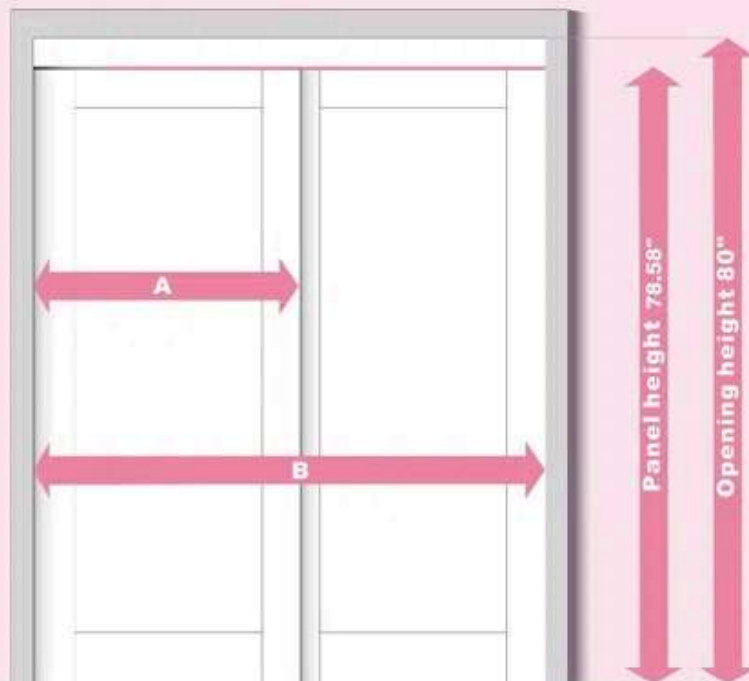

Sliding Closet Doors Size Chart

Note:
Please carefully look at the actual size of the door panel and the applicable door opening before purchasing. If you have any questions, please do not hesitate to contact us.

Option Name	A:Each Panel Size	B:Fit Opening Size	Thickness
48"	25" x 78.58"	48" x 80"	0.83"
60"	31" x 78.58"	60" x 80"	0.83"
72"	37" x 78.58"	72" x 80"	0.83"