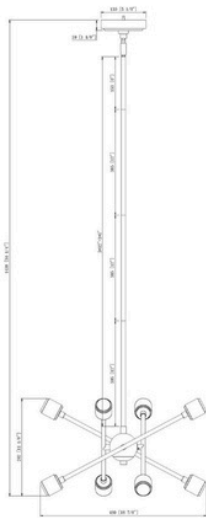

3099-BKBN

Laterna

Fixture Attributes

Category: Interior Chandelier

Finish: Matte Black/Brushed Nickel

Body: Steel

Shade Finish: N/A

Overall Size: 26"x26"x56.25"

Rod/Chain Length: 3x12"+1x6"

Max. Height from Ceiling: 56.25"

Min. Height from Ceiling: 16.75"

Weight of fixture: 2.66 LBS

Certifications/Qualifications: UL / cUL

Smart SkyPlug Compatible: N/A

Warranty: www.skyplug.com/warranty

Available
Finishes

Matte Black/Brushed Nickel

Plated Gold

Light Source

Lamp Not Included

Lamp Type: E26

Light Source: G45

Number of bulbs: 8

Max Wattage/Range: 60W

Voltage: 120

Socket Type: Ceramic

Mounting / Installations

 Plug-in Mounting System

Lead Wire Length: 98"

Wire Type: SPT-1 105°C

Location Rating: Damp