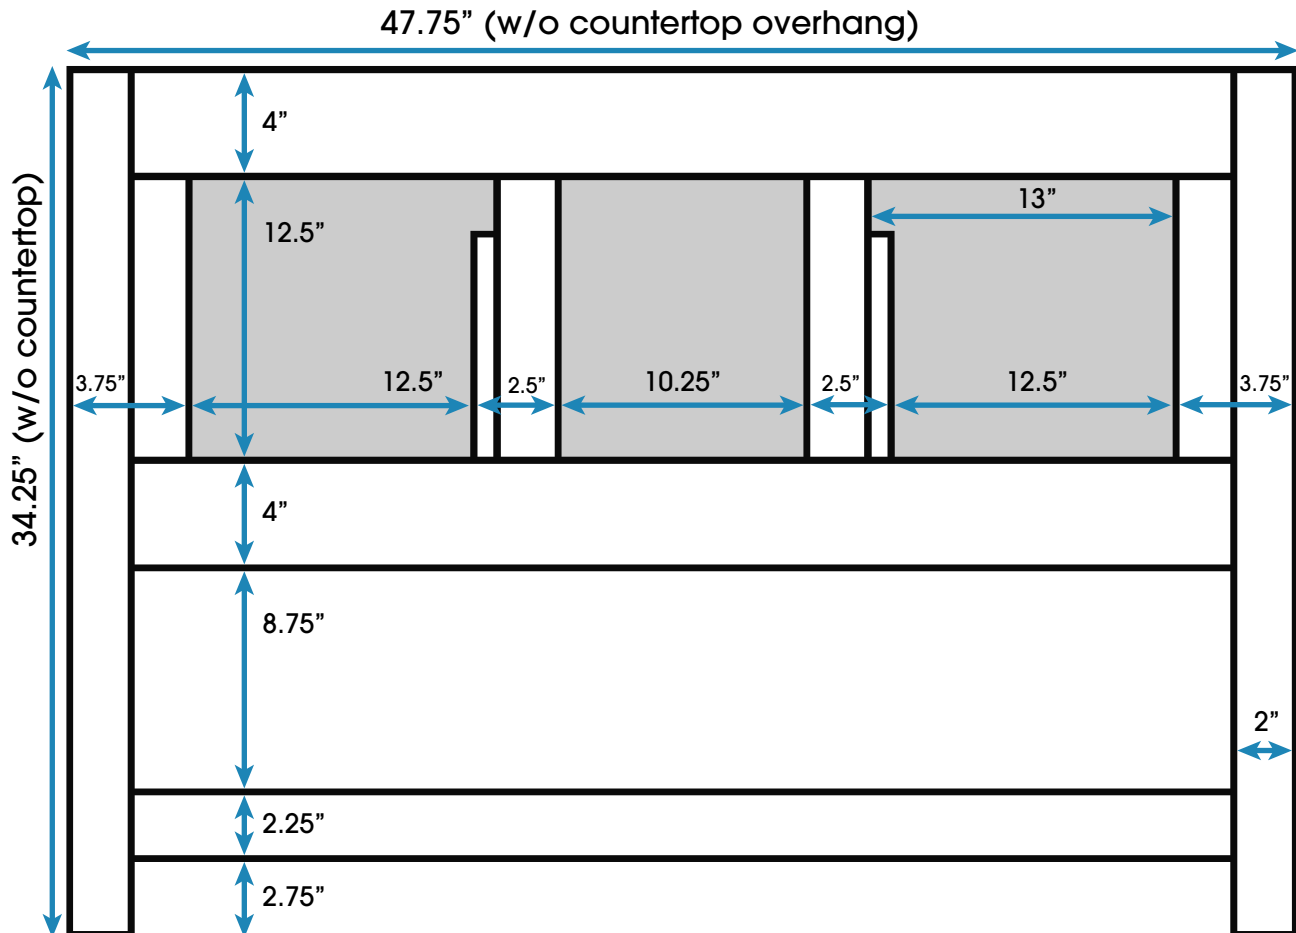

Hudson 48-inch Bath Vanity (Back View)

All measurements are approximate and rounded to the nearest quarter inch
Please allow for a slight margin of error