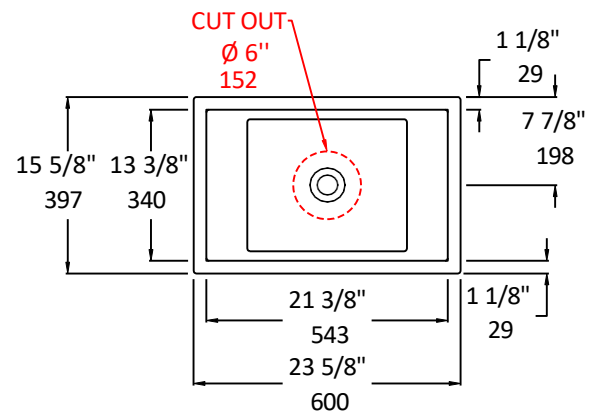

Specifications:

Installation:	Vessel
Exterior Dimensions:	23 5/8" w x 15 5/8" d x 5 1/4" h
Material:	Porcelain
Weight:	26 lbs
Overflow:	No
Finishes:	001 - White
Faucet Holes:	N/A
Cut-out Size:	Ø 6" (template available upon request)
Drain Hole Size:	Ø 1 3/4"

Recommended Items:

- European drain without overflow
 - 7100-13

LACAVA reserves the right to revise any dimension or information on this sheet without notice. Dimensions are nominal and may vary within an industry accepted tolerance of 1/4". Drawings provided herein are meant to give the user an idea of the product and are not made to scale.