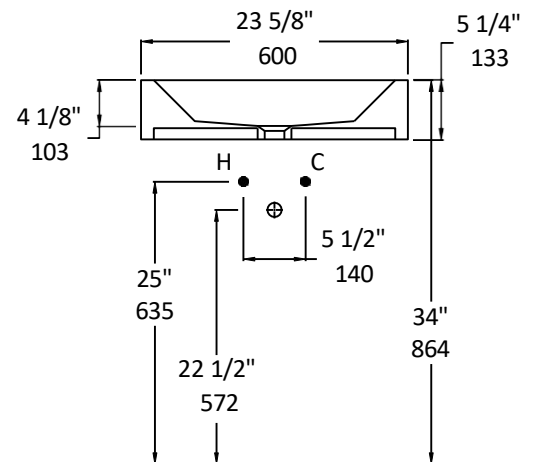

Specifications:

Installation:	Vessel
Exterior Dimensions:	23 5/8" w x 15 5/8" d x 5 1/4" h
Material:	Porcelain
Weight:	26 lbs
Overflow:	No
Finishes:	001 - White
Faucet Holes:	N/A
Cut-out Size:	Ø 6" (template available upon request)
Drain Hole Size:	Ø 1 3/4"

Recommended Items:

- European drain without overflow
 - 7100-13

LACAVA reserves the right to revise any dimension or information on this sheet without notice. Dimensions are nominal and may vary within an industry accepted tolerance of 1/4". Drawings provided herein are meant to give the user an idea of the product and are not made to scale.