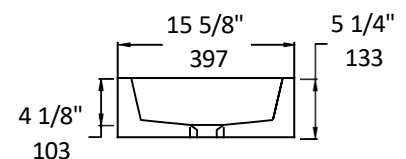

Specifications:

Installation:	Vessel
Exterior Dimensions:	23 5/8" w x 15 5/8" d x 5 1/4" h
Material:	Porcelain
Weight:	26 lbs
Overflow:	No
Finishes:	001 - White
Faucet Holes:	N/A
Cut-out Size:	Ø 6" (template available upon request)
Drain Hole Size:	Ø 1 3/4"

Recommended Items:

- European drain without overflow
 - 7100-13

LACAVA reserves the right to revise any dimension or information on this sheet without notice. Dimensions are nominal and may vary within an industry accepted tolerance of 1/4". Drawings provided herein are meant to give the user an idea of the product and are not made to scale.