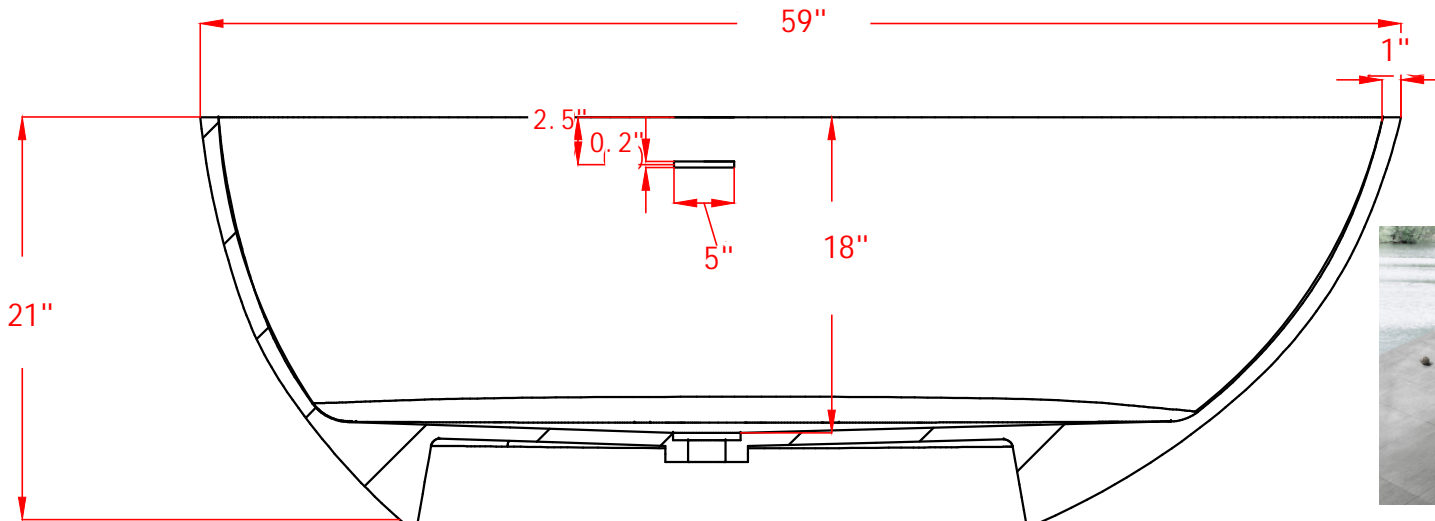

SOLID SURFACE FREESTANDING TUB

Model: Gloria

FEATURES

Product Finish: Salmon Orange
Overflow Hole: Yes
Material: Solid Surface
Length: 59"
Width: 30"
Height: 21"
Tub Interior Length: 41"
Tub Interior Width: 19"
Water Depth to Rim: 18"
Water Depth to Overflow: 15"
Tap Deck: No
Drain included: Yes
Drain Placement: Center
Faucet Included: No
Faucet Drillings: No Drillings
Water Capacity Without/With Overflow:
(Gallons): 92/79
Built-In Adjusters: Yes
Tub Weight Uncrated (LBS): 309
Tub Weight Crated (LBS): 408