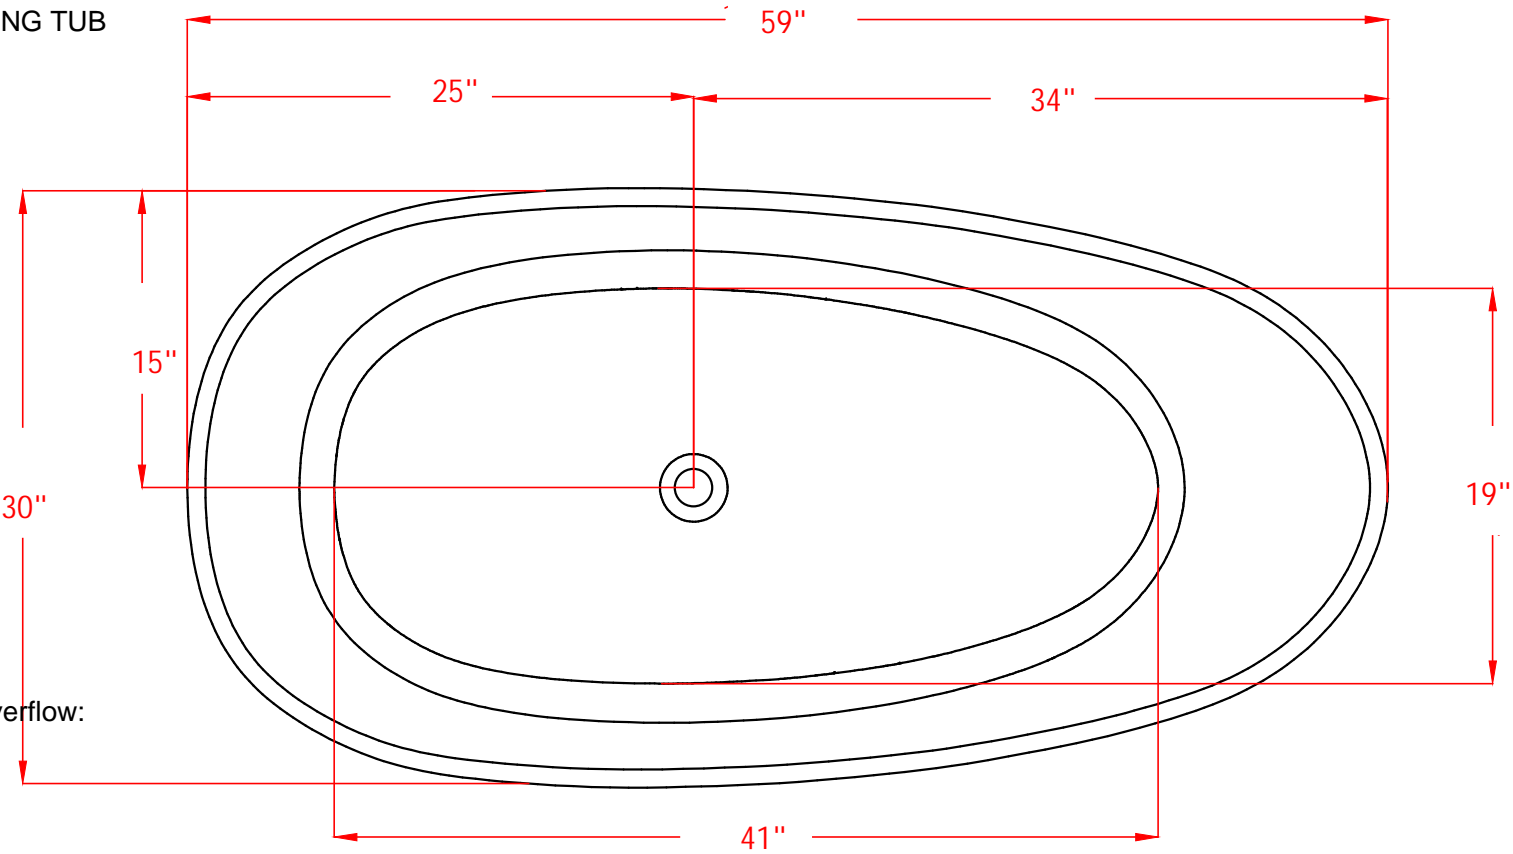

SOLID SURFACE FREESTANDING TUB

Model: Gloria

FEATURES

Product Finish: Salmon Orange
Overflow Hole: Yes
Material: Solid Surface
Length: 59"
Width: 30"
Height: 21"
Tub Interior Length: 41"
Tub Interior Width: 19"
Water Depth to Rim: 18"
Water Depth to Overflow: 15"
Tap Deck: No
Drain included: Yes
Drain Placement: Center
Faucet Included: No
Faucet Drillings: No Drillings
Water Capacity Without/With Overflow:
(Gallons): 92/79
Built-In Adjusters: Yes
Tub Weight Uncrated (LBS): 309
Tub Weight Crated (LBS): 408