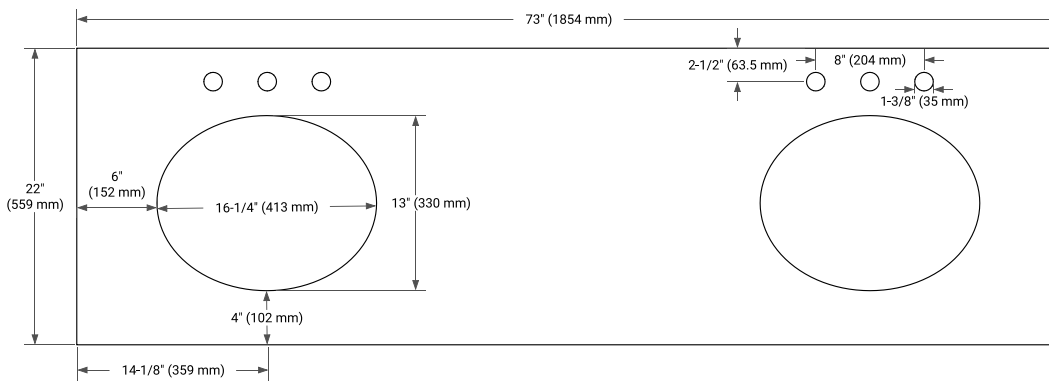

73" DOUBLE OVAL SINK COUNTERTOP WITH 1.5 IN. THICKNESS

OVERALL DIMENSIONS

73" W x 22" D x 1.5" H

COUNTERTOP OPTIONS

FEATURES

- Solid countertop with mitered edges & seams
- Undermount white oval sink
- Pre-drilled for 8" widespread faucet

INCLUDED

- Countertop
- Matching Backsplash
- Oval Sinks

COUNTERTOP PLAN VIEW