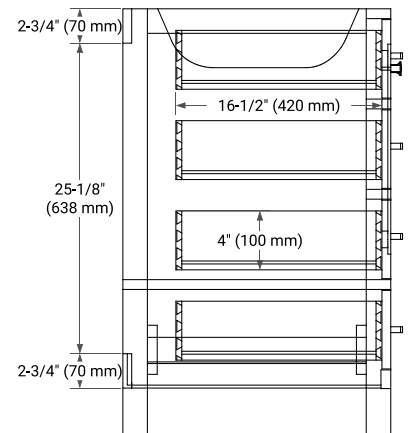

72" DOUBLE SINK BASE CABINET

BASE CABINET DIMENSIONS

72" W x 21.5" D x 34.5" H

FEATURES

- Solid wood frame & plywood panels
- Dovetail drawers and joints
- Soft closing doors & drawers

HARDWARE FINISHES*

Brushed Nickel   Satin Brass   Matte Black   Polished Chrome

Hardware comes preinstalled with the illustrated option. Other finishes are available on our online store if you prefer a different one.

AVAILABLE COLORS

White   Grey   Midnight Blue   Espresso   Oak

FRONT VIEW

SIDE VIEW

PLAN VIEW