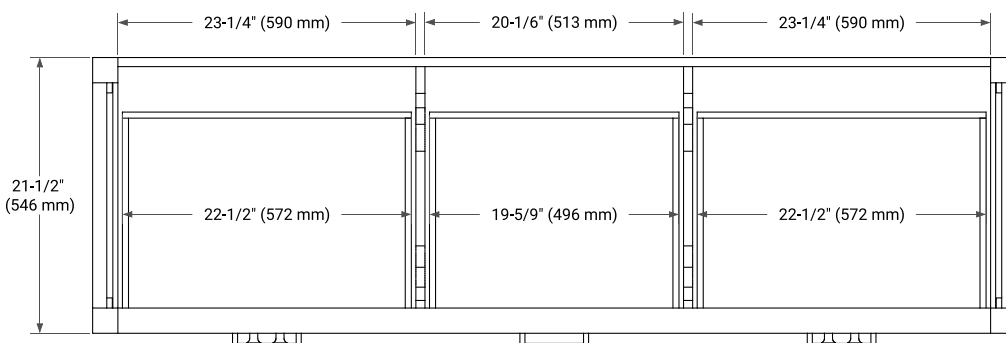

72" DOUBLE SINK BASE CABINET

BASE CABINET DIMENSIONS

72" W x 21.5" D x 34.5" H

FEATURES

- Solid wood frame & plywood panels
- Dovetail drawers and joints
- Soft closing doors & drawers

HARDWARE FINISHES*

Brushed Nickel   Satin Brass   Matte Black   Polished Chrome

Hardware comes preinstalled with the illustrated option. Other finishes are available on our online store if you prefer a different one.

AVAILABLE COLORS

White   Grey   Midnight Blue   Espresso   Oak

FRONT VIEW

SIDE VIEW

PLAN VIEW