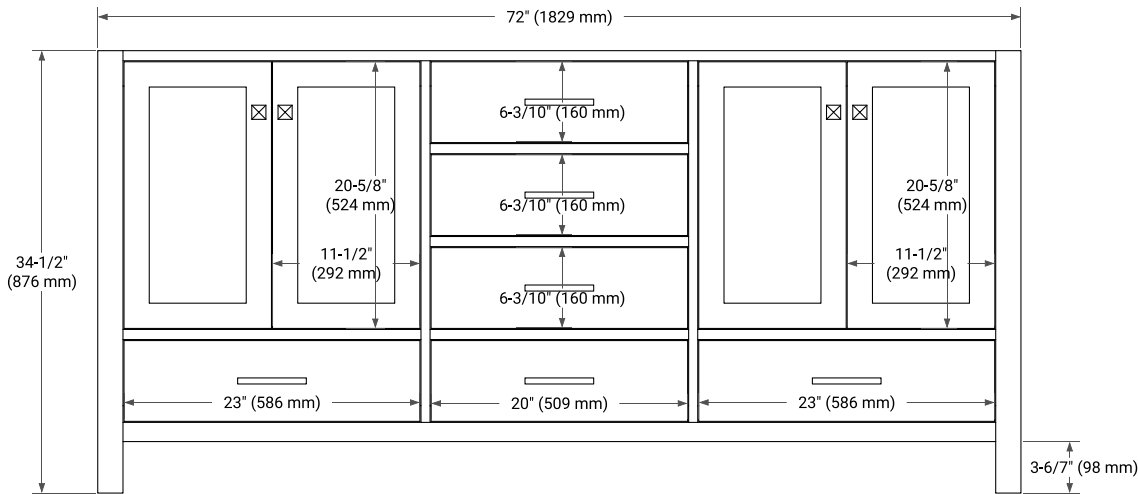

72" DOUBLE SINK BASE CABINET

BASE CABINET DIMENSIONS

72" W x 21.5" D x 34.5" H

FEATURES

- Solid wood frame & plywood panels
- Dovetail drawers and joints
- Soft closing doors & drawers

HARDWARE FINISHES*

Brushed Nickel   Satin Brass   Matte Black   Polished Chrome

Hardware comes preinstalled with the illustrated option. Other finishes are available on our online store if you prefer a different one.

AVAILABLE COLORS

White   Grey   Midnight Blue   Espresso   Oak

FRONT VIEW

SIDE VIEW

PLAN VIEW