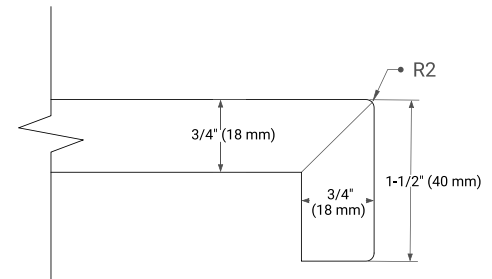

EDGE SIDE VIEW