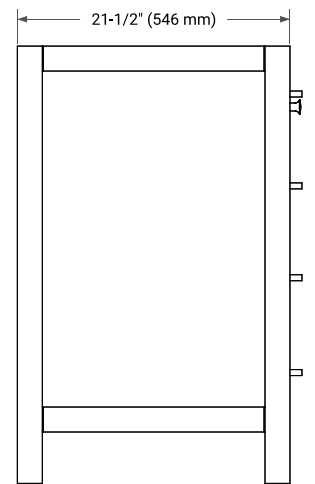

72" DOUBLE SINK BASE CABINET

BASE CABINET DIMENSIONS

72" W x 21.5" D x 34.5" H

FEATURES

- Solid wood frame & plywood panels
- Dovetail drawers and joints
- Soft closing doors & drawers

HARDWARE FINISHES*

Brushed Nickel   Satin Brass   Matte Black   Polished Chrome

Hardware comes preinstalled with the illustrated option. Other finishes are available on our online store if you prefer a different one.

AVAILABLE COLORS

White   Grey   Midnight Blue   Espresso   Oak

FRONT VIEW

SIDE VIEW

PLAN VIEW