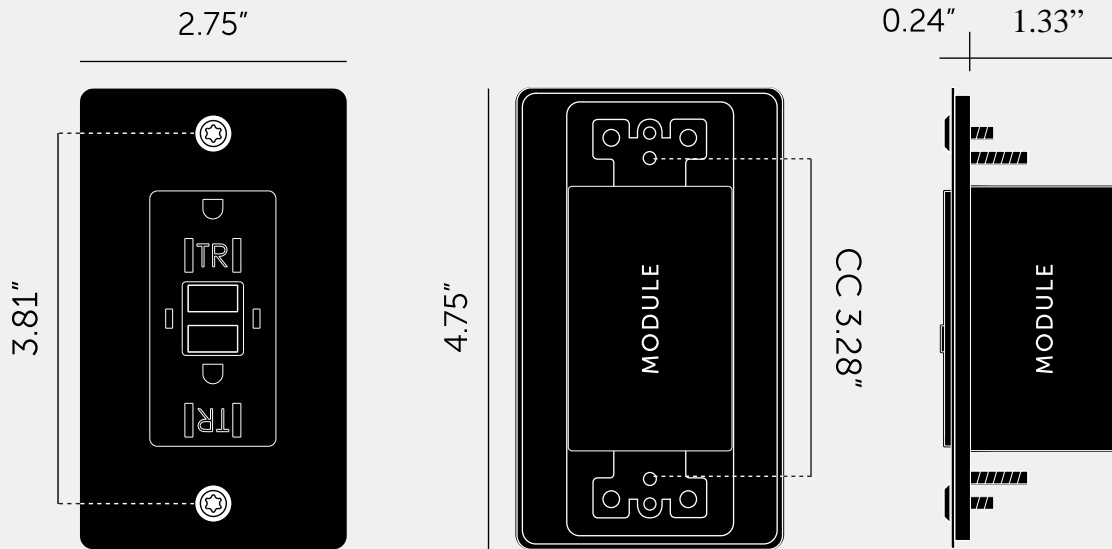

1G DUPLEX OUTLET / GFCI / LINEAR / WITHOUT LOGO

ACTION: POWER OUTLET + USB

KNURL: LINEAR

RANGE: POWER OUTLETS

Our designer power outlet bring a touch of luxury to any room, available in a range of finishes to match our toggle switches and dimmers for a consistent flow throughout each room. With essential design features including iconic solid metal penny screws or torx, with the option for integrated USB chargers, you can find the perfect power outlet for your interiors.

SPECIFICATIONS

Style: Duplex Outlet GFCI
 Input: 125VAC / 60Hz
 Load: 15A
 Class 1 outlet / Must be grounded. Tamper resistant
 Ground fault protection
 Certification: cULus listed
 Must be grounded.

INCLUDED

- 1 x 1G Wall Plate
- 1 x Outlet and USB A + C
- 1 x Outlet Detail Kit

FINISH & SKU NUMBERS

sku:	finish:	size:
NSC-024076	● black	1G
NSC-054077	● brass	1G
NSC-454078	● smoked bronze	1G
NSC-074079	● steel	1G
NSC-144080	● white	1G