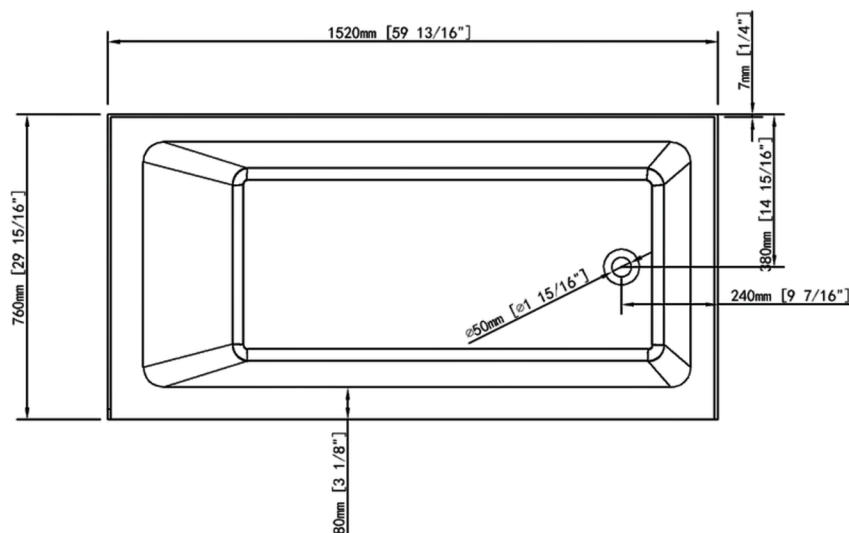

AQUA-R

60" X 30" Rectangular 3-Wall Alcove Bathtub
GLOSSY WHITE

CONDRIIS

For bulk purchase or check out other models
please contact: