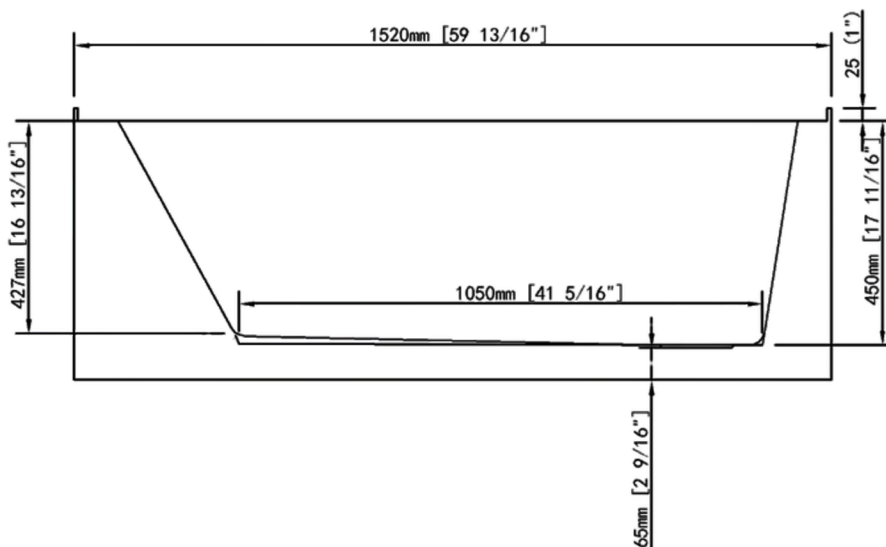

AQUA-R

60" X 30" Rectangular 3-Wall Alcove Bathtub
GLOSSY WHITE

CONDRIIS

For bulk purchase or check out other models
please contact: