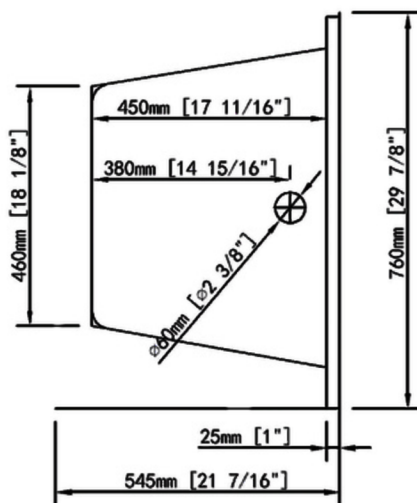

AQUA-R

60" X 30" Rectangular 3-Wall Alcove Bathtub
GLOSSY WHITE

CONDRIIS

For bulk purchase or check out other models
please contact: