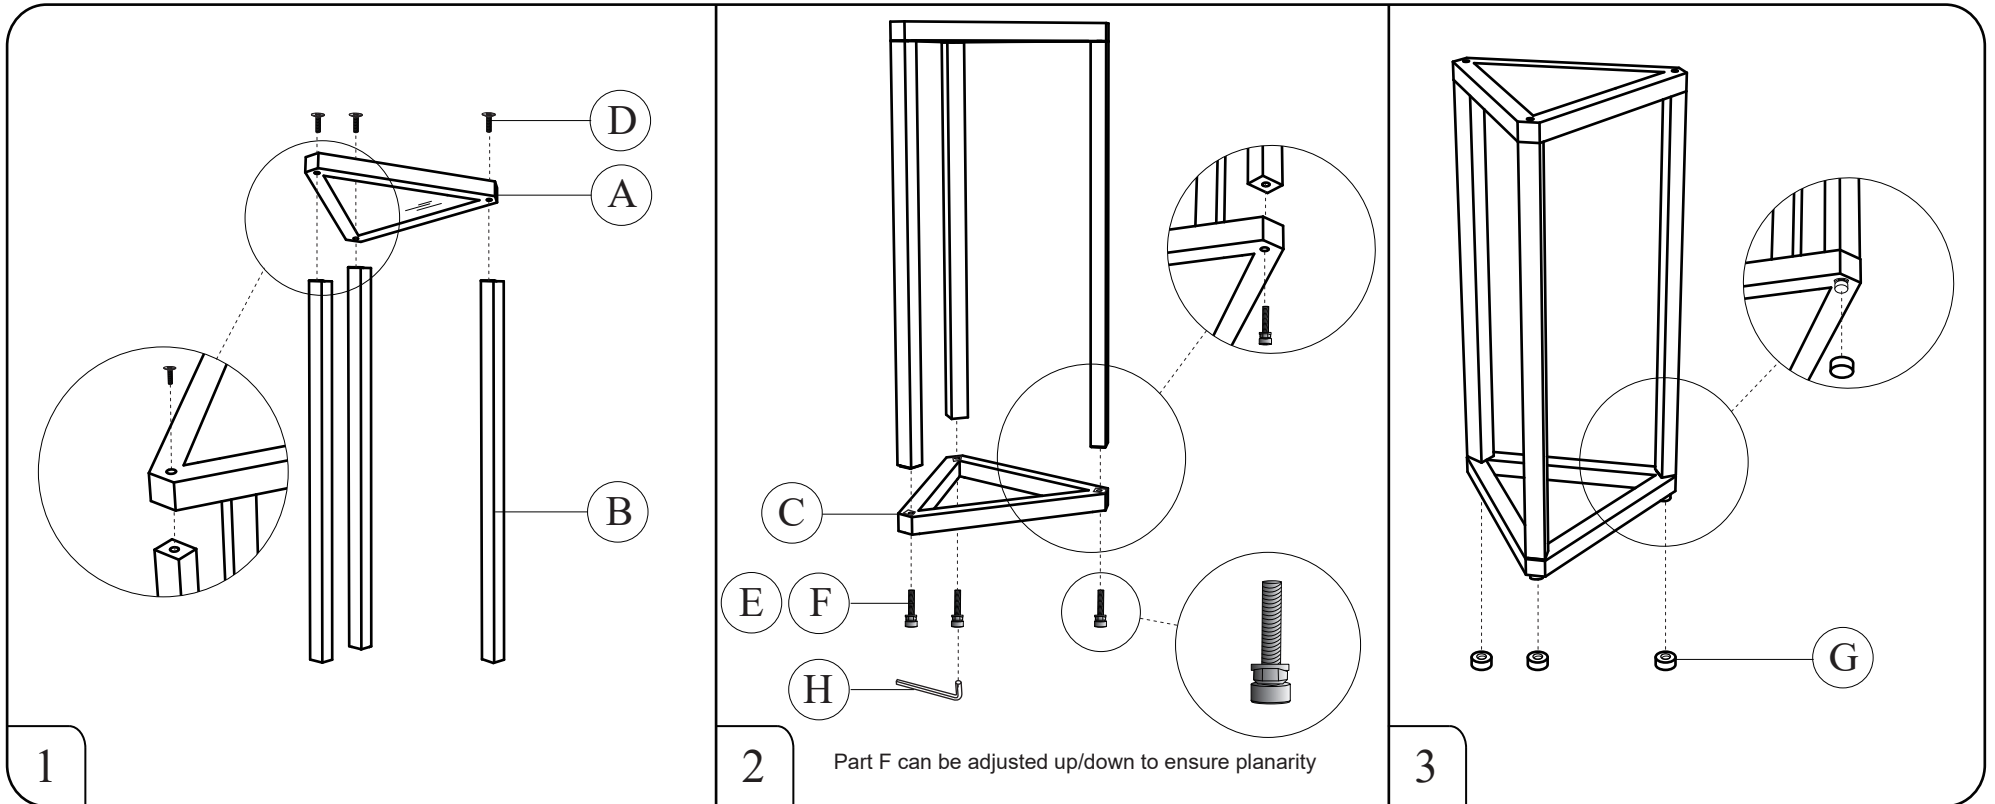

36-inch Triangular Wood & Metal Frame Flower Rack Plant Stand

No.	A	B	C	D	E	F	G	H
Part								
Pcs	1	3	1	M7x35 3	M7x 32 3	3	3	1