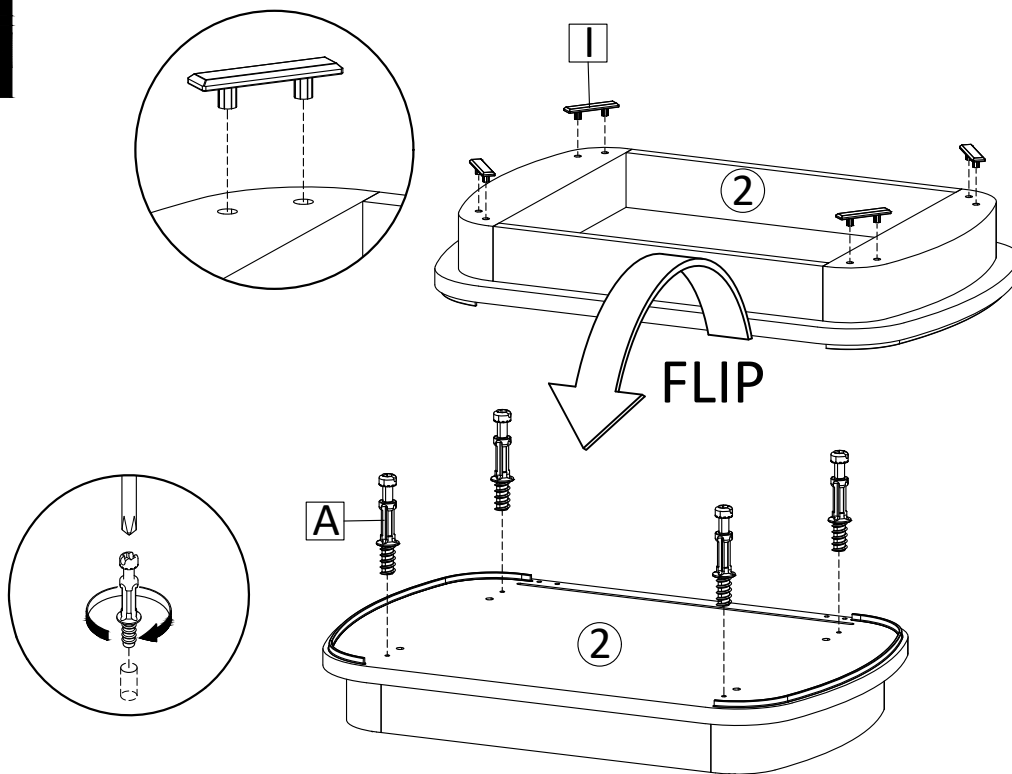

 <p>SET-UP TIME : 60 MINUTES</p>	 <p>NUMBER OF PERSONS : 02</p>	 <p>TOOLS : </p>
---	--	---

1

2

3

G	x 6	H	x 4	RM35A	x 1
 M 3.5 x 13 mm		 M 4 x 39 mm		 350 mm	

4

J	x 4	K	x 4
		 M 3.5 x 15.5 mm	

5

6

7

F	x 4	RM35A	x 1
 M 6 x 10.5 mm		 350 mm	

8

B	x 4
 Ø15 mm	

9

10

11