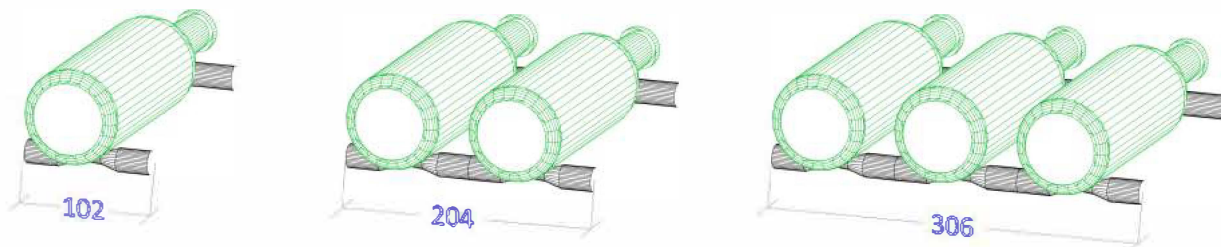

# Series - Pins Spec Sheet

## Series - 1-3 bottle deep Pins

Item no collars	Depth	Item with collars	Depth	Height	Capacity	Width
	102	VPC	115	105mm Minimum	1 bottle	330mm minimum
	204	VPC2	217		2 bottles	
	306	VPC3	319		3 bottles	

### Pins - VP - no collars

### Pins - VPC - with collars

Series starter sets include hardware for wood and solid wall surfaces. For plasterboard, cavity and similar installations we recommend the optional collars (cavity hardware included). Collars will add 13 mm to the overall depth