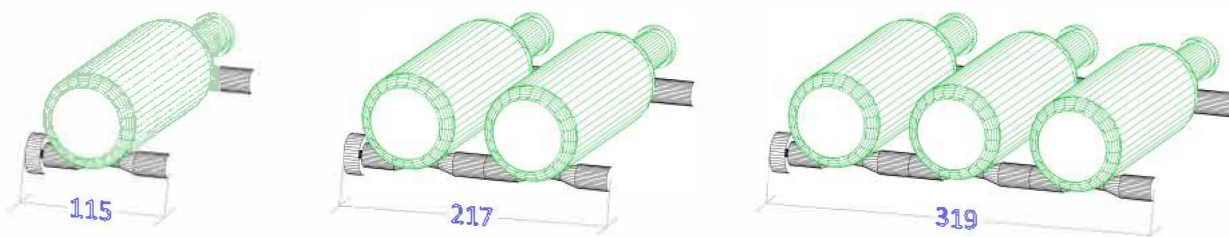

## Series - 1-3 bottle deep Pins

Item no collars	Depth	Item with collars	Depth	Height	Capacity	Width
	102	VPC	115	105mm Minimum	1 bottle	330mm minimum
	204	VPC2	217		2 bottles	
	306	VPC3	319		3 bottles	

### Pins - VP - no collars

### Pins - VPC - with collars

Series starter sets include hardware for wood and solid wall surfaces. For plasterboard, cavity and similar installations we recommend the optional collars (cavity hardware included). Collars will add 13 mm to the overall depth