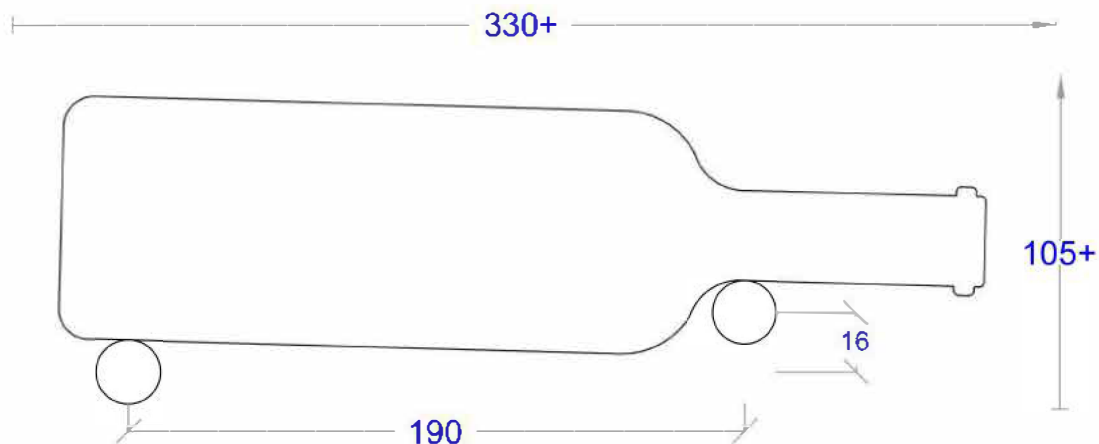

# Series - Pins Spec Sheet

## Series - 1-3 bottle deep Pins

Item no collars	Depth	Item with collars	Depth	Height	Capacity	Width
	102	VPC	115	105mm Minimum	1 bottle	330mm minimum
	204	VPC2	217		2 bottles	
	306	VPC3	319		3 bottles	