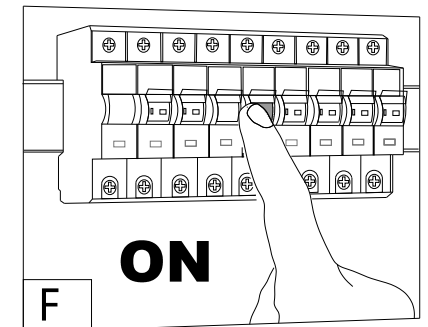

# Lightsin

SKU: LI460039  
Ratings: 220-240V~ 50/60Hz  
Power: Max.40W

Turn off the switch

Turn on the switch