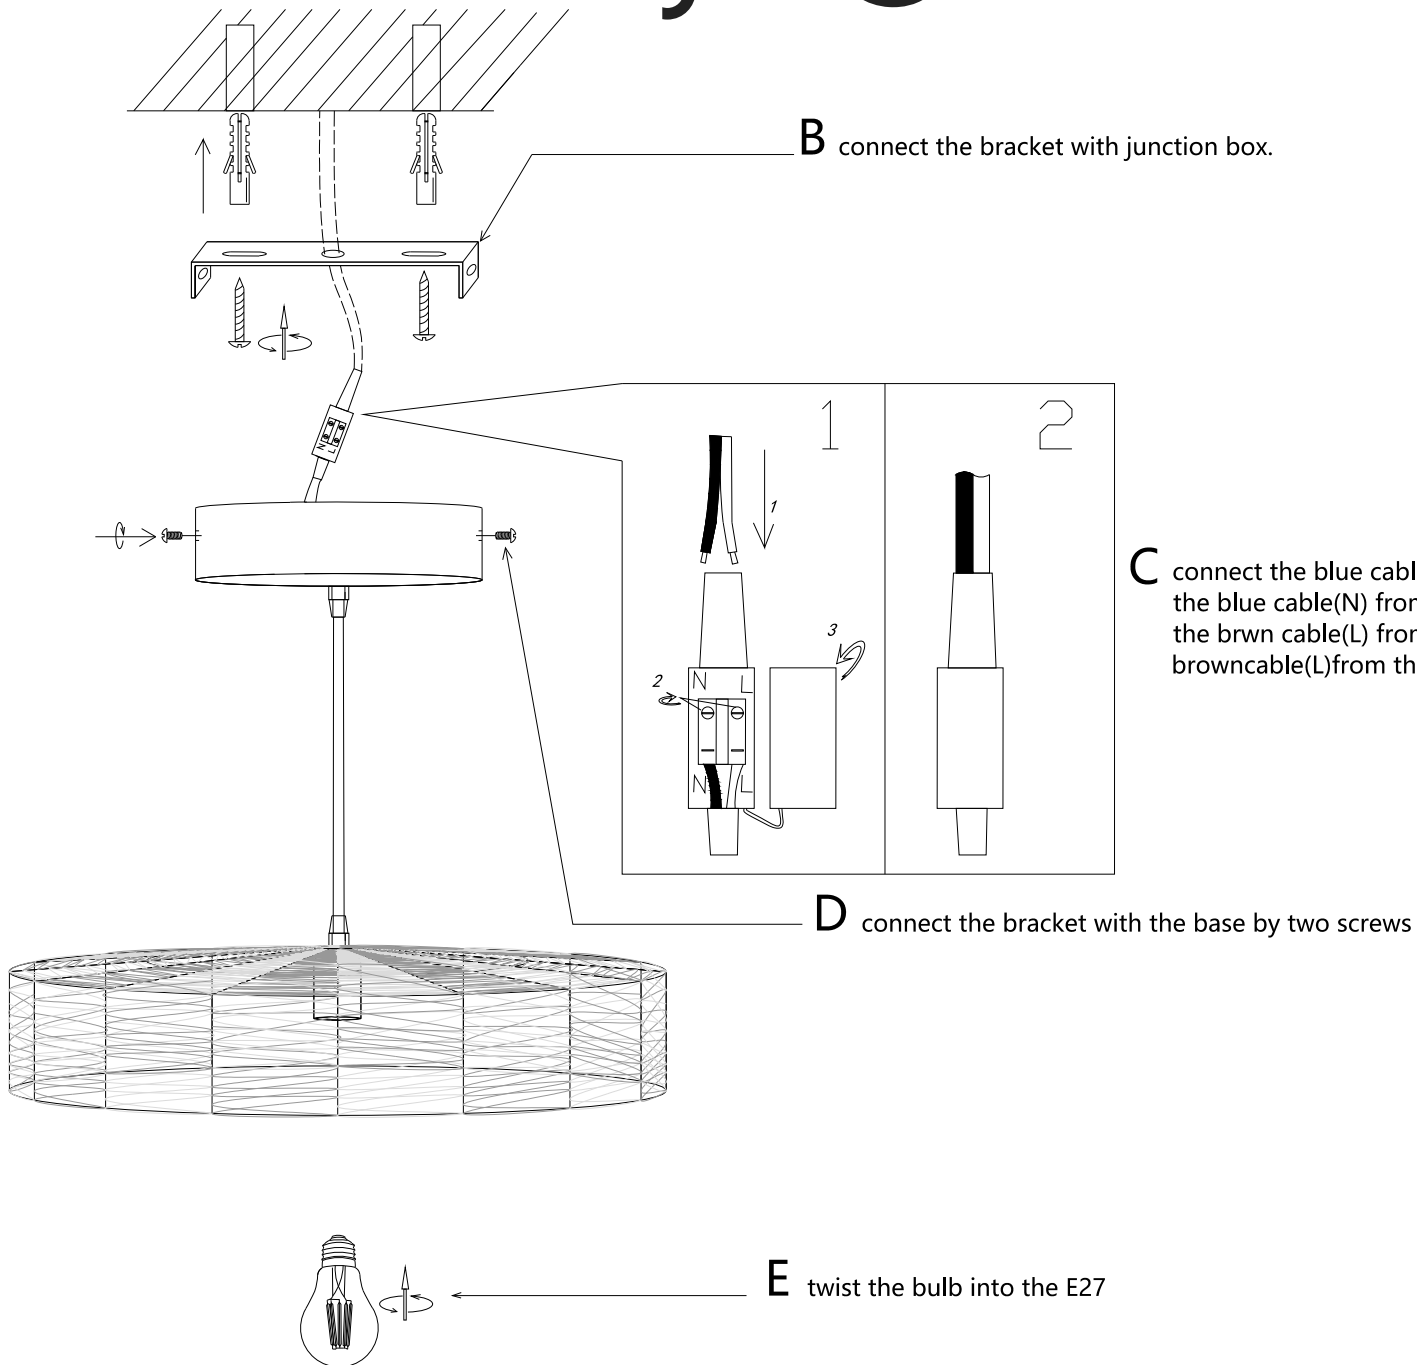

# Lightsin

SKU: LI460039  
Ratings: 220-240V~ 50/60Hz  
Power: Max.40W

Turn off the switch

Turn on the switch