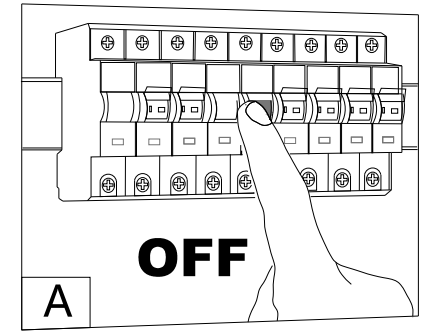

# Lightsin

SKU: LI460039  
Ratings: 220-240V~ 50/60Hz  
Power: Max.40W

Turn off the switch

Turn on the switch