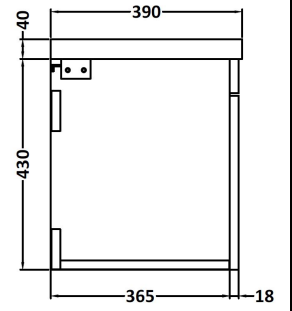

CUSTOMER DATA SHEET

DESCRIPTION: 600 Wh Single Drawer Vanity With Basin A