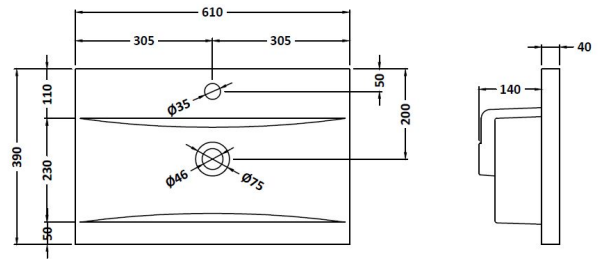

## PRODUCT DIMENSIONS

Height (mm)	Width (mm)	Depth (mm)	Nett Wgt Kg
430	600	383	16

## PACKAGING DIMENSIONS

Height (mm)	Width (mm)	Depth (mm)	Gross Wgt Kg
405	620	450	16

## OUTER BOX DIMENSIONS (If Applicable)

Height (mm)	Width (mm)	Depth (mm)	Gross Wgt Kg

## PRODUCT DIMENSIONS

Height (mm)	Width (mm)	Depth (mm)	Nett Wgt Kg
180	610	390	11