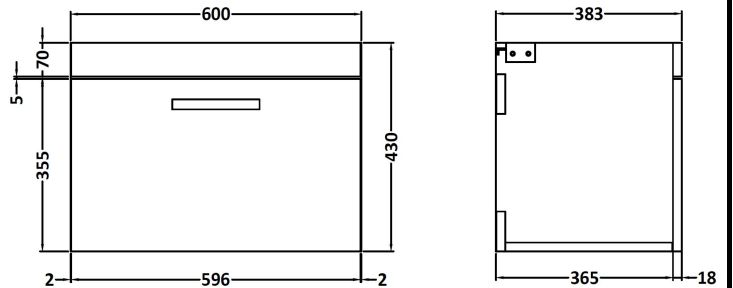

# CUSTOMER DATA SHEET

**DESCRIPTION:** 600 Wh Single Drawer Vanity With Basin A

## PRODUCT DIMENSIONS

Height (mm)	Width (mm)	Depth (mm)	Nett Wgt Kg
430	600	383	16

## PACKAGING DIMENSIONS

Height (mm)	Width (mm)	Depth (mm)	Gross Wgt Kg
405	620	450	16

## PRODUCT DIMENSIONS

Height (mm)	Width (mm)	Depth (mm)	Nett Wgt Kg
180	610	390	11