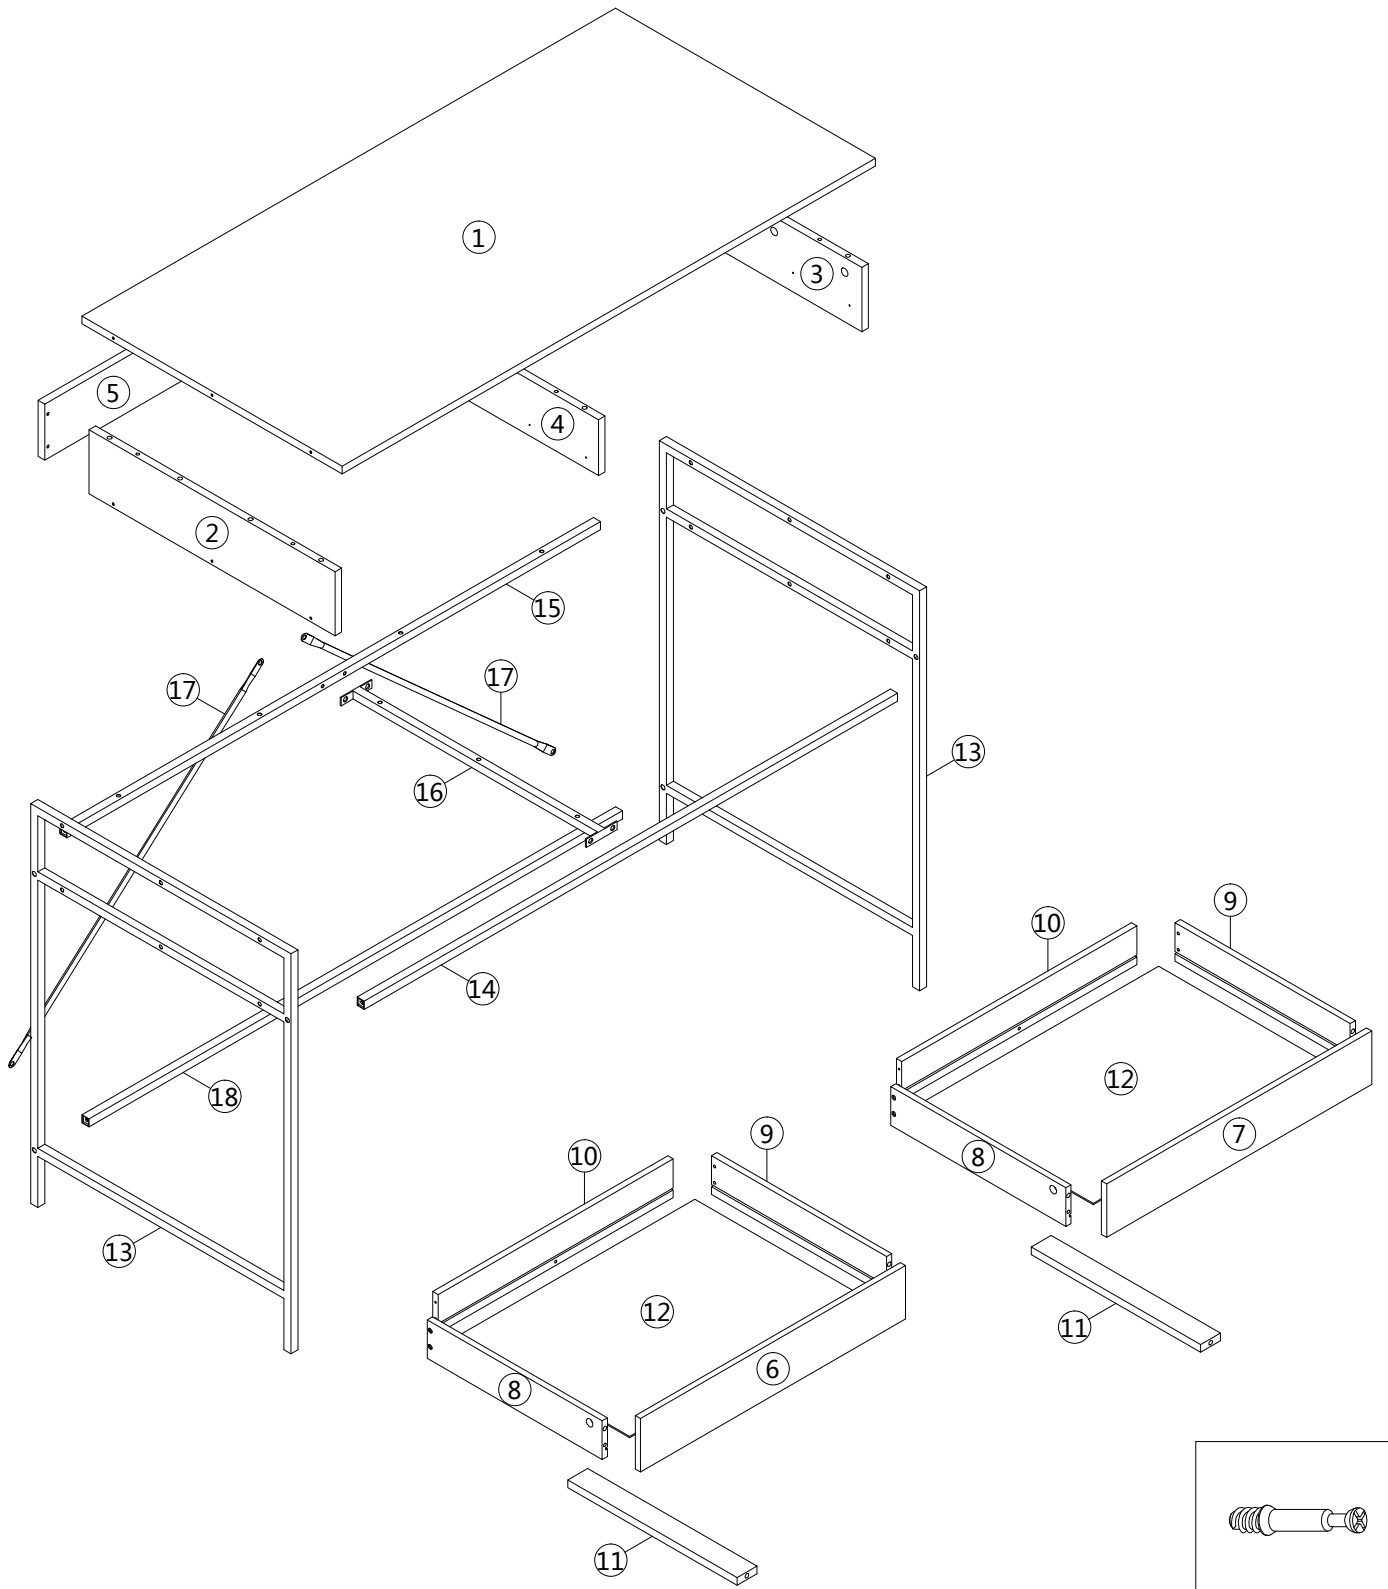

ASSEMBLY INSTRUCTIONS INSTRUCTIONS D'ASSEMBLAGE

COMPUTER DESK 49L BROWN RECLAIMED WOOD 2 DRAWERS BLACK METAL

BUREAU 49L BOIS BRUN RÉCUPÉRÉ 2 TIRROIRS MÉTAL NOIR

A | 20PCS

B | 20PCS

C | 16PCS

D | 12PCS

E | 28PCS

F | 2PCS

G | 2PCS

H | 6PCS

I | 13PCS

J | 2PCS

K | 2PCS

L | 6PCS

M | 1PC

N | 8PCS

O | 4PCS

step 1

step 2

180°

step 3

step 4

step 5