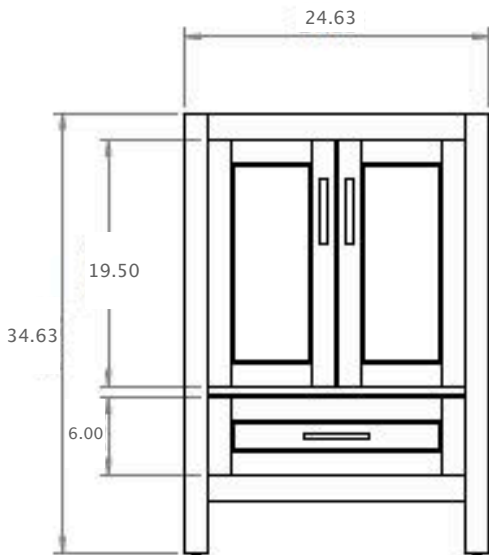

# 25" Vanity

**Actual Size:** 25" W x 19" D x 36" H  
**Shipping Size:** 27" W x 33" D x 36" H  
**Shipping Weight:** 106lbs  
**Net Weight:** 78lbs

Vanity with Cultured Marble Top  
25" White with Backsplash