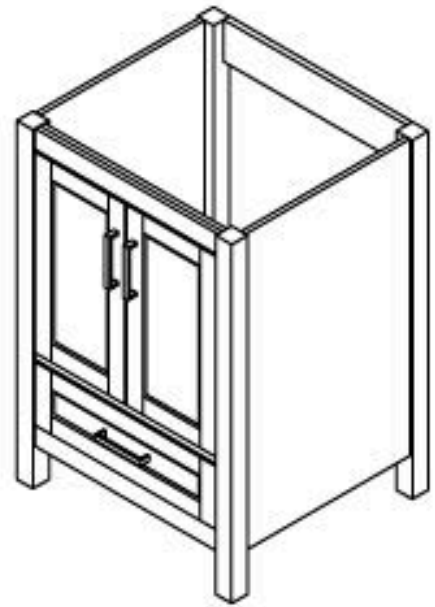

# 25" Vanity

**Actual Size:** 25" W x 19" D x 36" H  
**Shipping Size:** 27" W x 33" D x 36" H  
**Shipping Weight:** 106lbs  
**Net Weight:** 78lbs

Vanity with Cultured Marble Top  
25" White with Backsplash