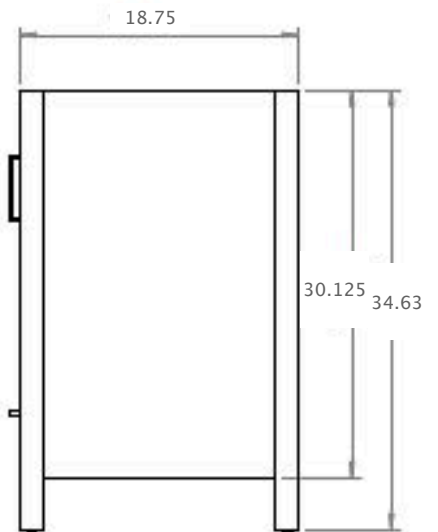

# 25" Vanity

**Actual Size:** 25" W x 19" D x 36" H  
**Shipping Size:** 27" W x 33" D x 36" H  
**Shipping Weight:** 106lbs  
**Net Weight:** 78lbs

Vanity with Cultured Marble Top  
25" White with Backsplash