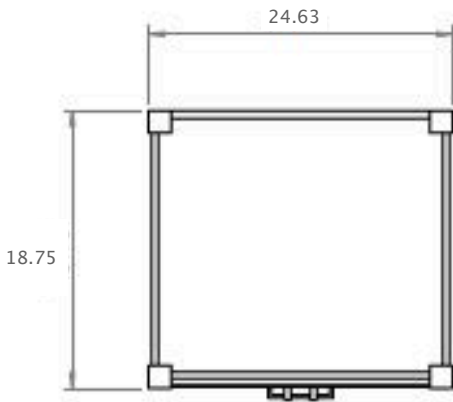

# 25" Vanity

**Actual Size:** 25" W x 19" D x 36" H  
**Shipping Size:** 27" W x 33" D x 36" H  
**Shipping Weight:** 106lbs  
**Net Weight:** 78lbs

Vanity with Cultured Marble Top  
25" White with Backsplash