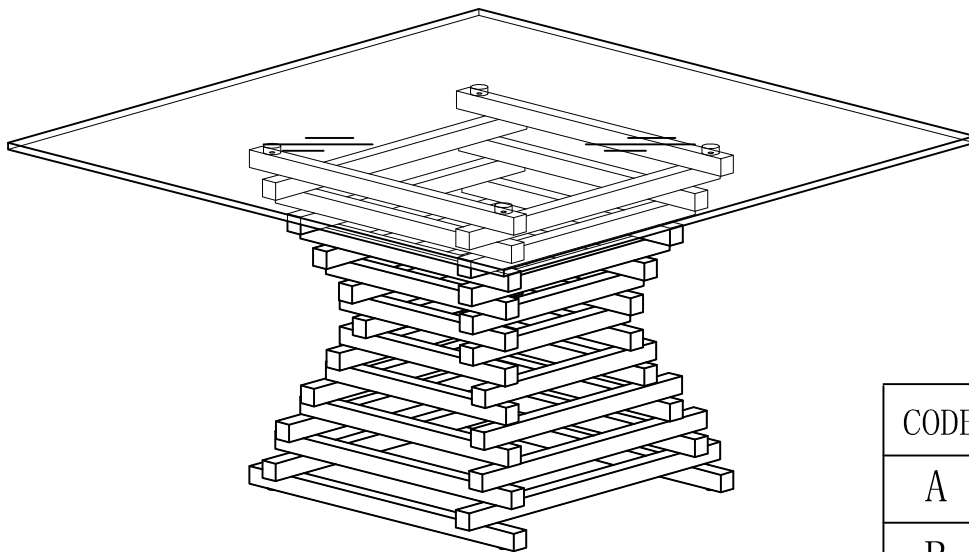

①

A=4
B=4
C=1

THIS SPARE PART IS ADJUSTABLE
HEIGHT OF THE TABLE LEVEL.

②

CODE	PICTURE	QTY
A	 M8*45mm	4
B	 ϕ 19mm	4
C	 M5*65mm	1