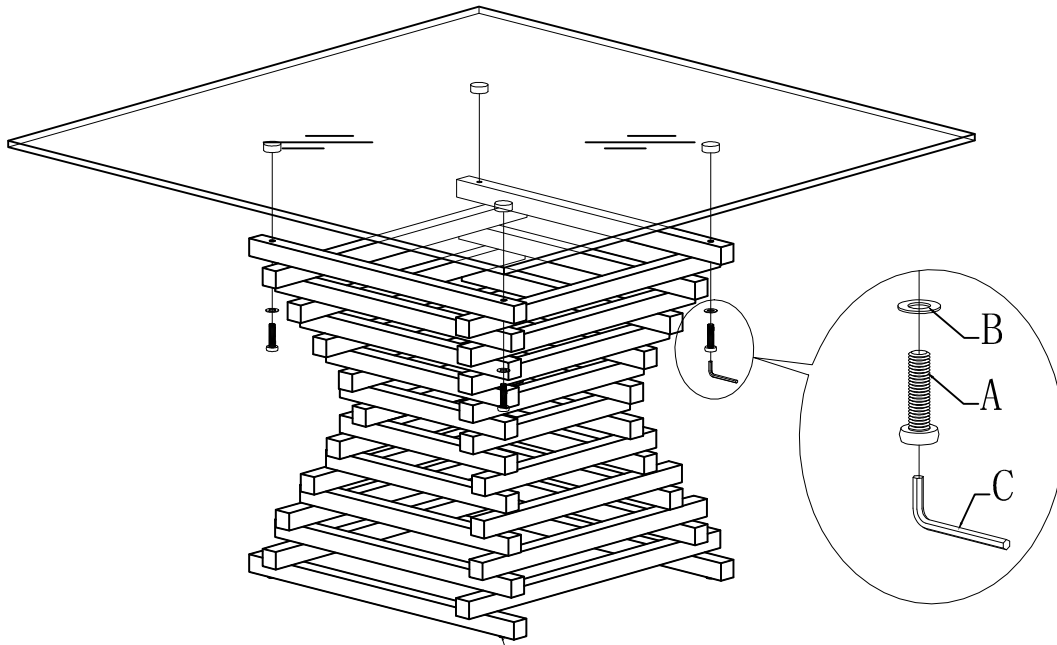

①

A=4
B=4
C=1

THIS SPARE PART IS ADJUSTABLE
HEIGHT OF THE TABLE LEVEL.

②

CODE	PICTURE	QTY
A	 M8*45mm	4
B	 ϕ 19mm	4
C	 M5*65mm	1