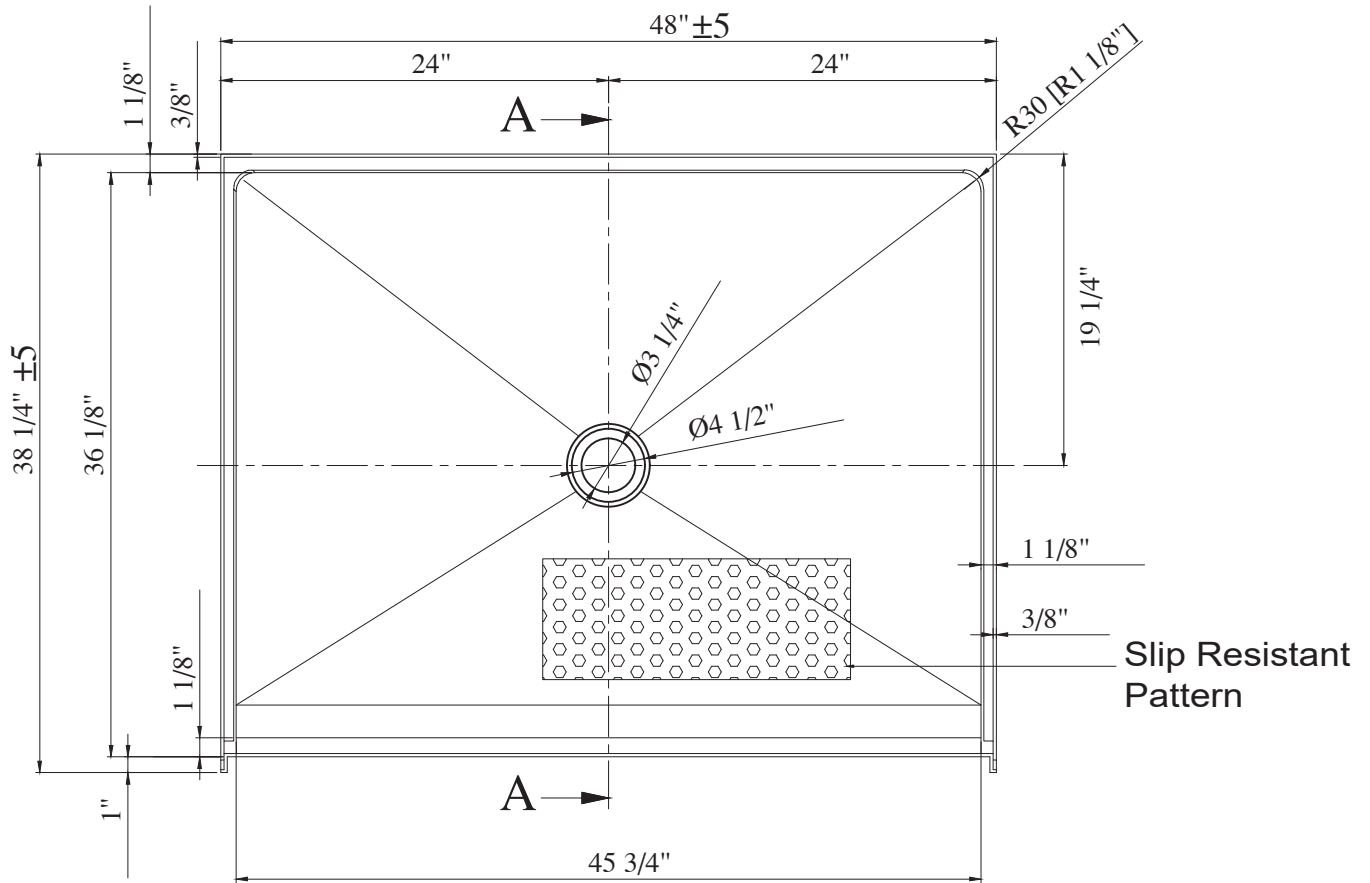

ZEAFIVE[®]

PRODUCT
INSTRUCTION
VIDEO

SIZE DETAILS

ACRYLIC SHOWER BASE

MODEL No.ZADA-4838C

SIZE DETAILS

Top View

Side View

Front View