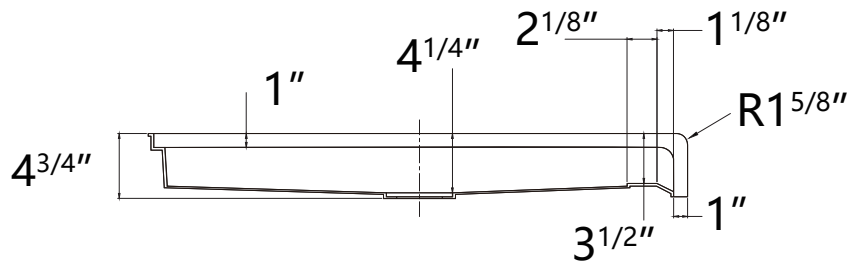

ZEAFIVE[®]

PRODUCT
INSTRUCTION
VIDEO

SIZE DETAILS

ACRYLIC SHOWER BASE

MODEL No.ZADA-4838C

SIZE DETAILS

Top View

Side View