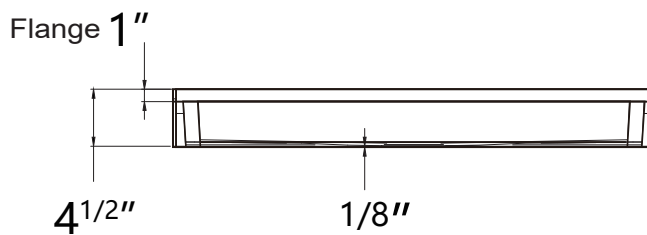

ZEAFIVE[®]

PRODUCT
INSTRUCTION
VIDEO

SIZE DETAILS

ACRYLIC SHOWER BASE

MODEL No.ZADA-4838C

SIZE DETAILS

Top View

Side View

Front View