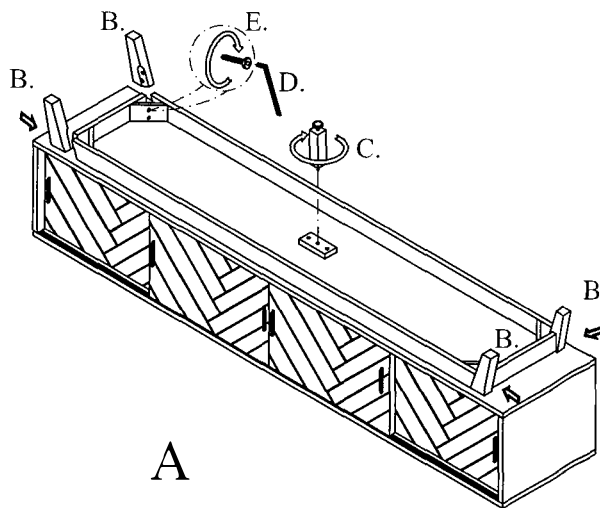

Assembly instructions

-TV (LOW) 2000x400x500

A Desk top 1x	B Cabinet legs (angle) 4x	D Allen key 1x
	C Cabinet legs (Center) 1x	E Bolt M6 x 60mm 8x

STEP 1: