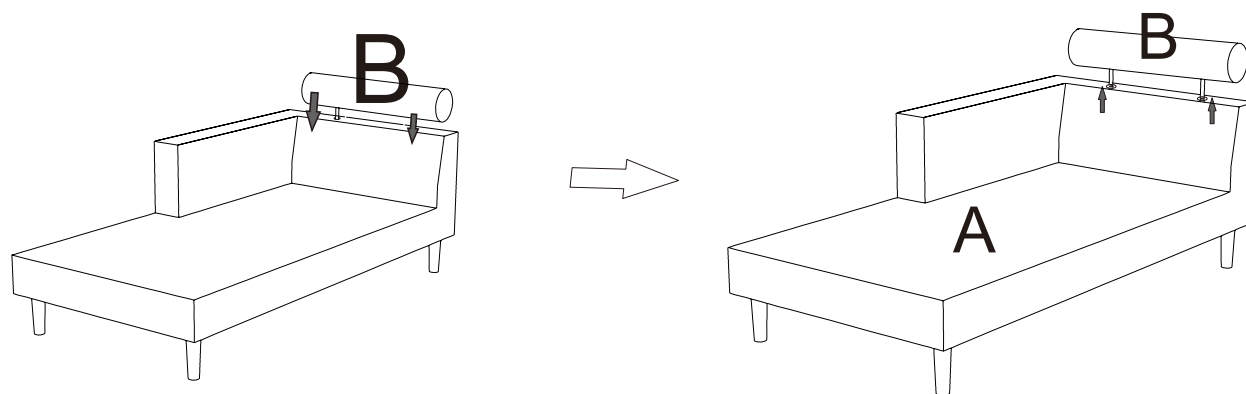

1

x4

2

x2

Please allow at least 24 hours for the cushions to recover to its natural state after removing from the package.

ASSEMBLY INSTRUCTION

Step1

Step2

Step3

Three levels headrest adjuster

Step4

Please kindly remove the black cover tape from the velcro before you place the cushion on top.

Step5