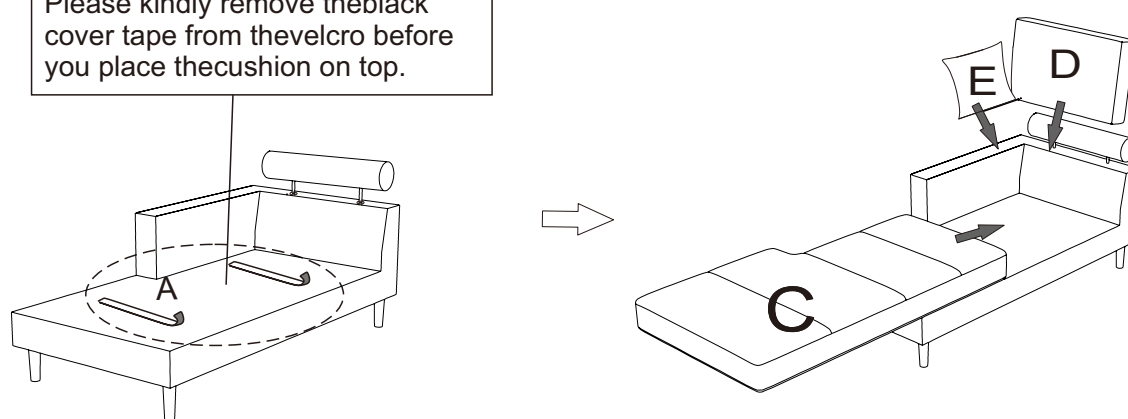

1

x4

2

x2

Please allow at least 24 hours for the cushions to recover to its natural state after removing from the package.

ASSEMBLY INSTRUCTION

Step1

Step2

Step3

Three levels headrest adjuster

Step4

Please kindly remove the black cover tape from the velcro before you place the cushion on top.

Step5