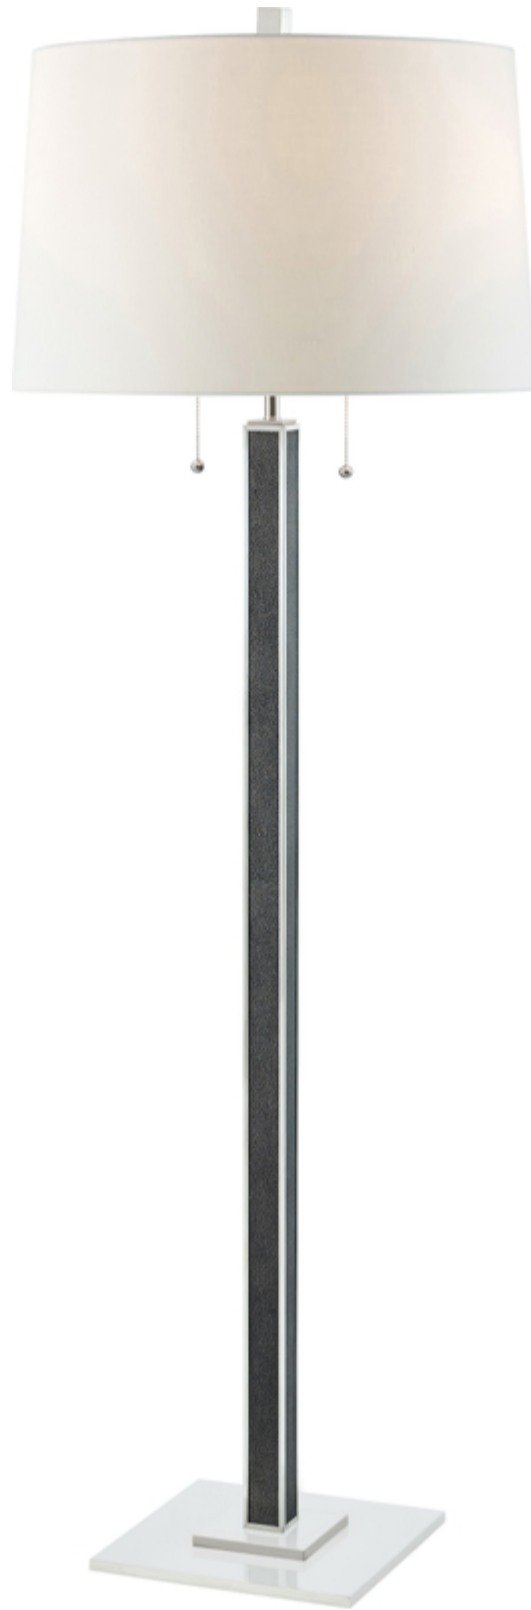

THEODORE ALEXANDER

Maxwell Floor Lamp

TA21010

Maxwell Floor Lamp in Nickel Plated Brass and Shagreen with Round Linen Shade

W 22 x D 22 x H 66¼ inches

Material(s): Brass

Collection: TA Illuminations

Style: Modern / Formal Modern

Type: Lighting / Floor Lighting