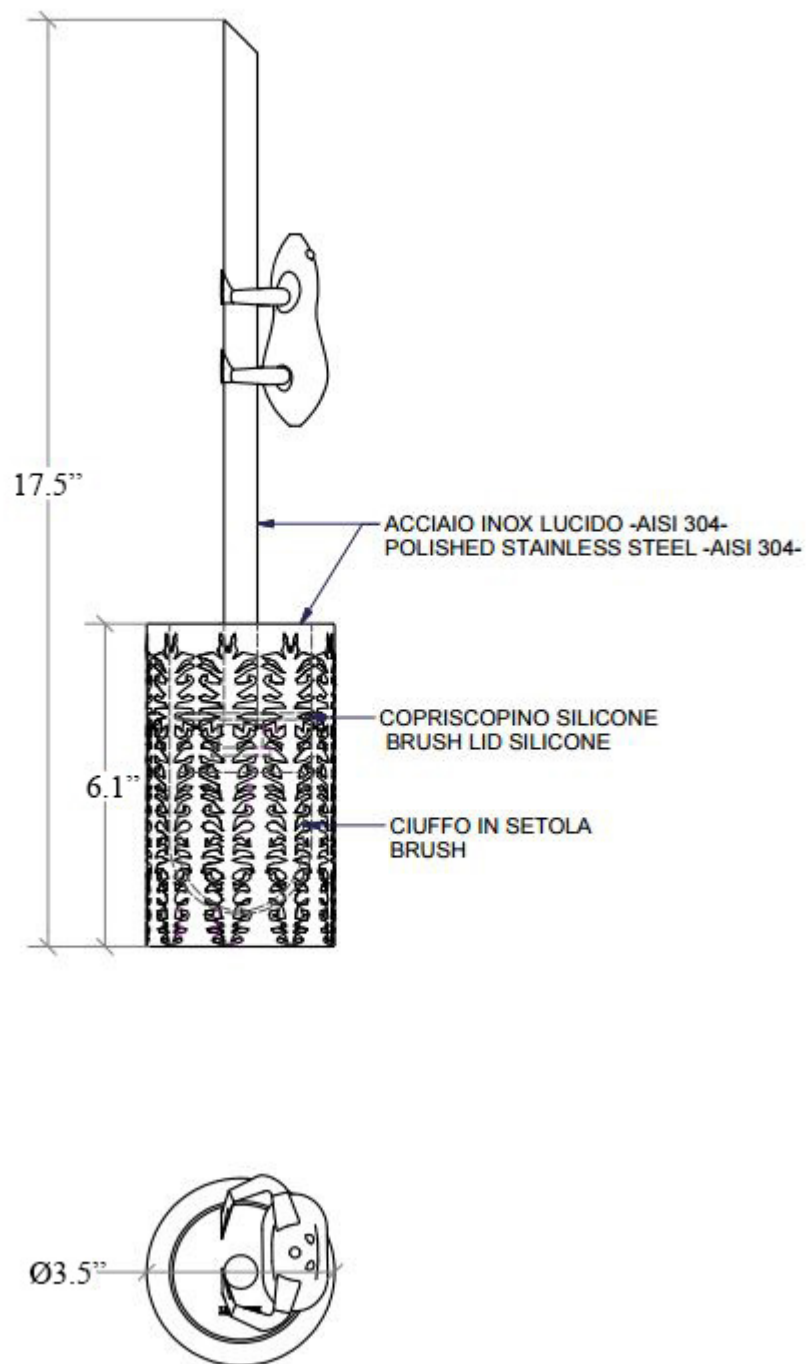

# Product Specs Sheets

Collection  
Skoati

Model |  
Skoati 5016

Dimensions Metric

1 inch = 2.54 cm  
1 inch = 25.4 mm

**WS**<sup>®</sup>  
BATH  
COLLECTIONS

1051 Lea Drive - Collegeville, PA 19426  
Tel. 215 513 9400 - Fax 610 831 0215  
[www.ws bathcollections.com](http://www.ws bathcollections.com) - [info@ws bathcollections.com](mailto:info@ws bathcollections.com)