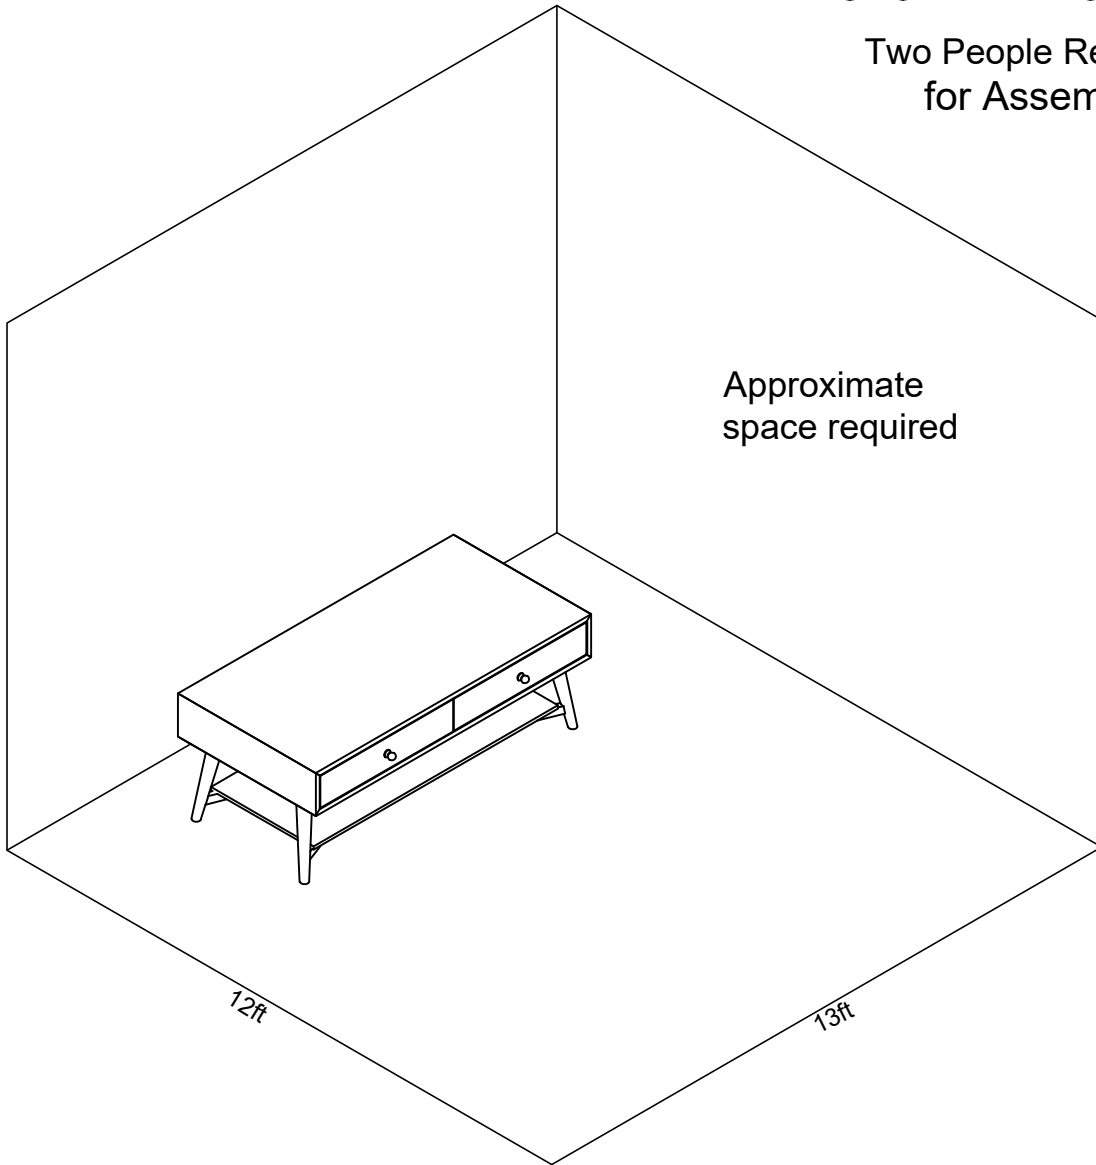

# Assembly Instructions

COFFEE TABLE

15 min

Two People Required  
for Assembly

Do Not Use Power Tools

Phillips Head (Not Provided)

## PARTS INCLUDED

- (C1) Top
- (C2) Side Legs x2
- (C3) Bottom Shelf
- (D1) Drawer 1
- (D2) Drawer 2

Hardware Pack

A Ø6x35 (mm) : 6pcs 	B 1pc 	C Ø4x35 (mm) : 4pcs 
---	---	---

1

A x 6

B x 1

2