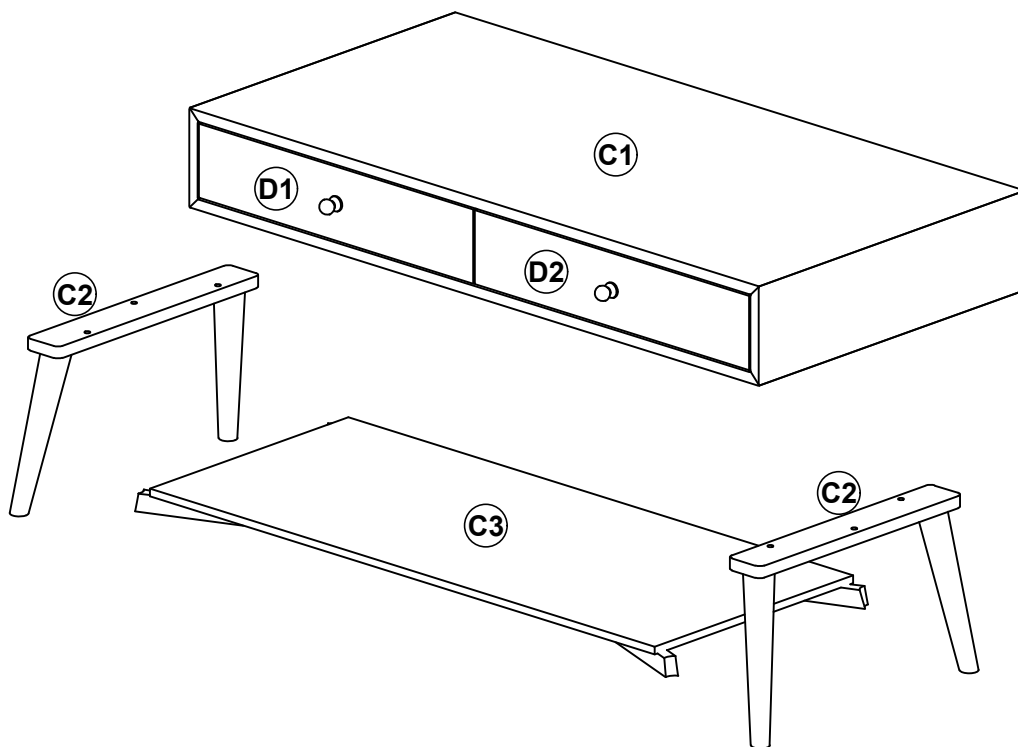

# Assembly Instructions

COFFEE TABLE

15 min

Two People Required  
for Assembly

Do Not Use Power Tools

Phillips Head (Not Provided)

## PARTS INCLUDED

- (C1) Top
- (C2) Side Legs x2
- (C3) Bottom Shelf
- (D1) Drawer 1
- (D2) Drawer 2

Hardware Pack

A Ø6x35 (mm) : 6pcs 	B 1pc 	C Ø4x35 (mm) : 4pcs 
---	---	---

1

A x 6

B x 1

2