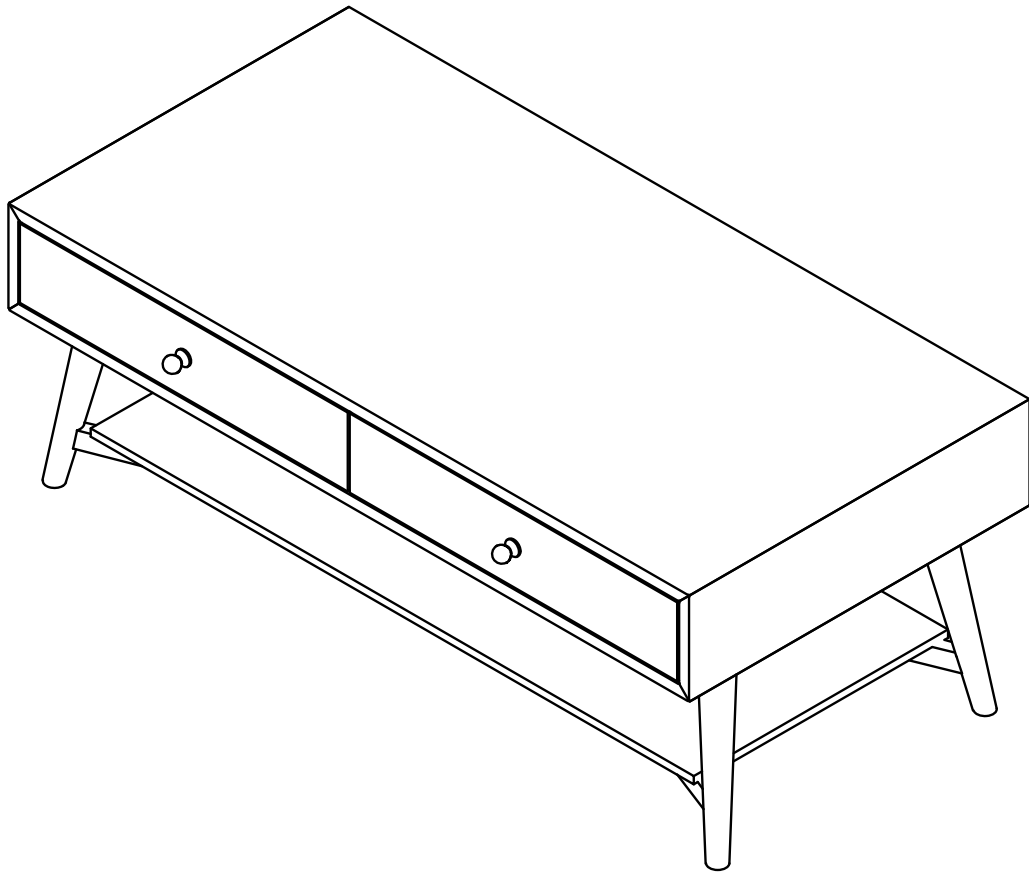

# Assembly Instructions

COFFEE TABLE

15 min

Two People Required  
for Assembly

Do Not Use Power Tools

Phillips Head (Not Provided)

## PARTS INCLUDED

- (C1) Top
- (C2) Side Legs x2
- (C3) Bottom Shelf
- (D1) Drawer 1
- (D2) Drawer 2

Hardware Pack

A Ø6x35 (mm) : 6pcs 	B 1pc 	C Ø4x35 (mm) : 4pcs 
---	---	---

1

A x 6

B x 1

2