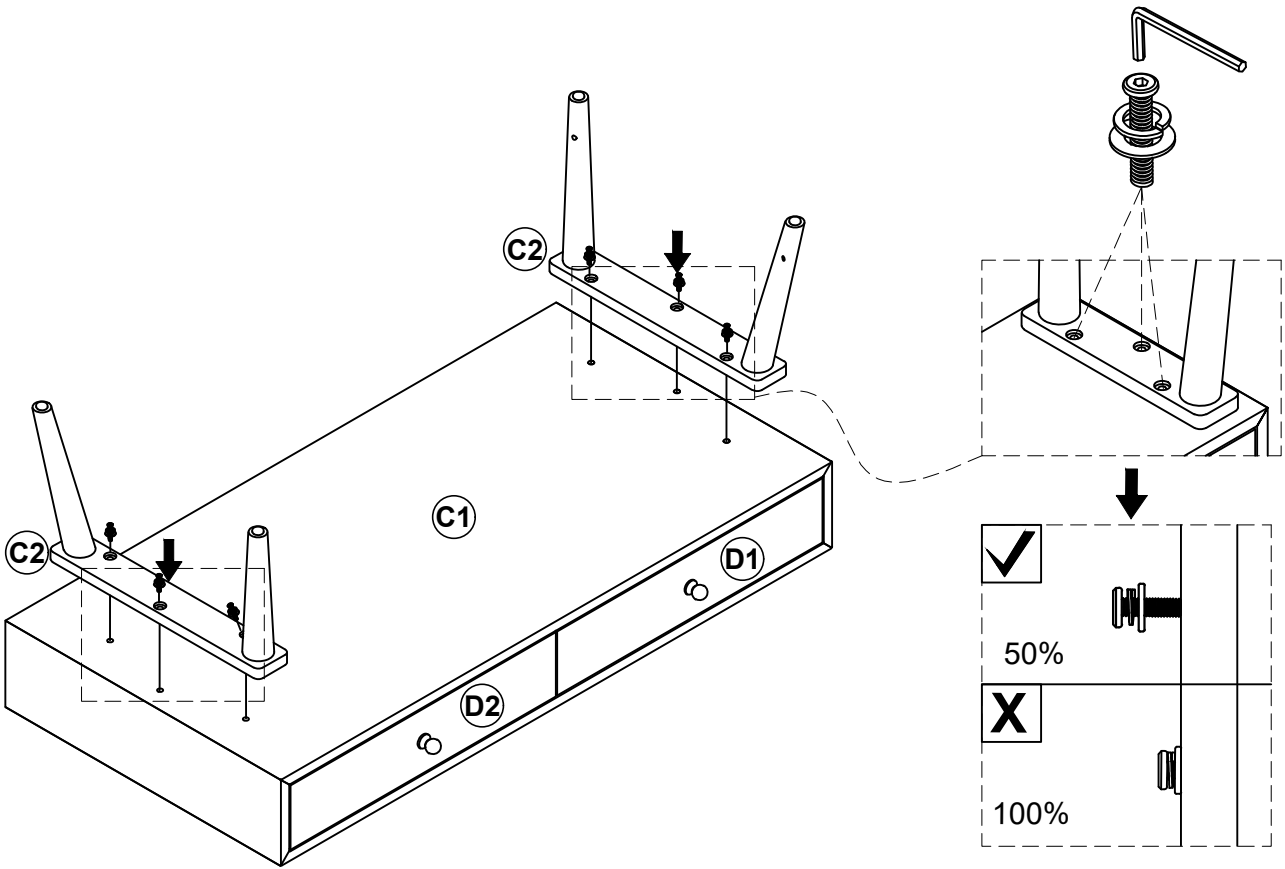

## PARTS INCLUDED

- (C1) Top
- (C2) Side Legs x2
- (C3) Bottom Shelf
- (D1) Drawer 1
- (D2) Drawer 2

Hardware Pack

A Ø6x35 (mm) : 6pcs 	B 1pc 	C Ø4x35 (mm) : 4pcs 
---	---	---

1

A x 6

B x 1

2