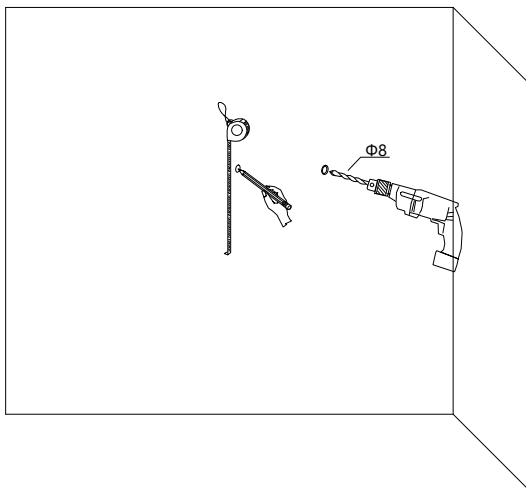

Step 1/Étape 1