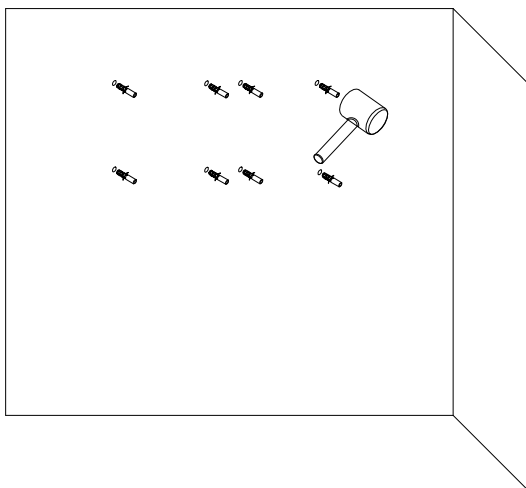

Step 2/Étape 2