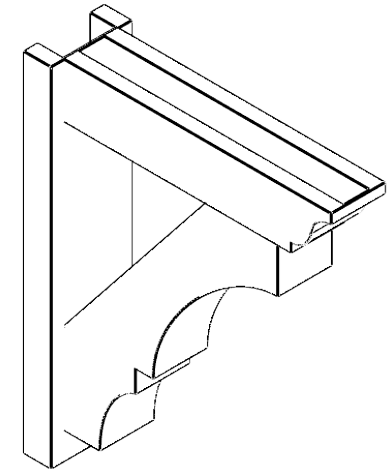

ITEM NUMBER: OUTUROC040X060X22000X26000X040X020X040BOA04RCPR

4"W TOP X 6"W BACK X 22"D X 26"H X 4"T TOP X 2"T BACK TIMBERTHANE ROUGH CEDAR BALBOA FAUX WOOD OPEN OUTLOOKER, TRADITIONAL TOP AND BLOCK BACK, 4"W CLOSED BRACE, PRIMED TAN

SIDE PROFILE

FRONT PROFILE

ISOMETRIC

GENERATED DATE : 07/05/2023

EKENA MILLWORK
2300 WEST MAIN ST.
CLARKSVILLE, TX 75426
TOLL FREE: 866-607-0453
WWW.EKENAMILLWORK.COM

NOTES

1. INSTALLATION TO BE COMPLETED IN ACCORDANCE WITH MANUFACTURER'S SPECIFICATIONS.
2. DRAWING MAY NOT BE TO SCALE
3. THIS DRAWING IS INTENDED FOR DESIGN AND PLANNING PURPOSES ONLY.
4. ALL INFORMATION CONTAINED HEREIN WAS CURRENT AT THE TIME OF DEVELOPMENT BUT MUST BE REVIEWED AND APPROVED BY THE PRODUCT MANUFACTURER TO BE CONSIDERED ACCURATE.
5. TIMBERTHANE ARCHITECTURAL PRODUCTS ARE MADE FROM HIGH DENSITY URETHANE AND COME FACTORY PRIMED