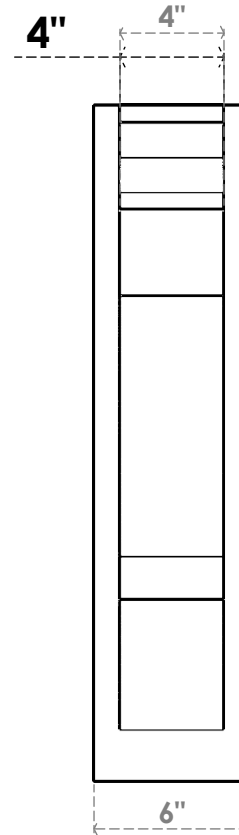

ITEM NUMBER: OUTUROC040X060X22000X26000X040X020X040BOA04RCPR

4"W TOP X 6"W BACK X 22"D X 26"H X 4"T TOP X 2"T BACK TIMBERTHANE ROUGH CEDAR BALBOA FAUX WOOD OPEN OUTLOOKER, TRADITIONAL TOP AND BLOCK BACK, 4"W CLOSED BRACE, PRIMED TAN

SIDE PROFILE

FRONT PROFILE

ISOMETRIC

GENERATED DATE : 07/05/2023

EKENA MILLWORK
2300 WEST MAIN ST.
CLARKSVILLE, TX 75426
TOLL FREE: 866-607-0453
WWW.EKENAMILLWORK.COM

NOTES

1. INSTALLATION TO BE COMPLETED IN ACCORDANCE WITH MANUFACTURER'S SPECIFICATIONS.
2. DRAWING MAY NOT BE TO SCALE
3. THIS DRAWING IS INTENDED FOR DESIGN AND PLANNING PURPOSES ONLY.
4. ALL INFORMATION CONTAINED HEREIN WAS CURRENT AT THE TIME OF DEVELOPMENT BUT MUST BE REVIEWED AND APPROVED BY THE PRODUCT MANUFACTURER TO BE CONSIDERED ACCURATE.
5. TIMBERTHANE ARCHITECTURAL PRODUCTS ARE MADE FROM HIGH DENSITY URETHANE AND COME FACTORY PRIMED