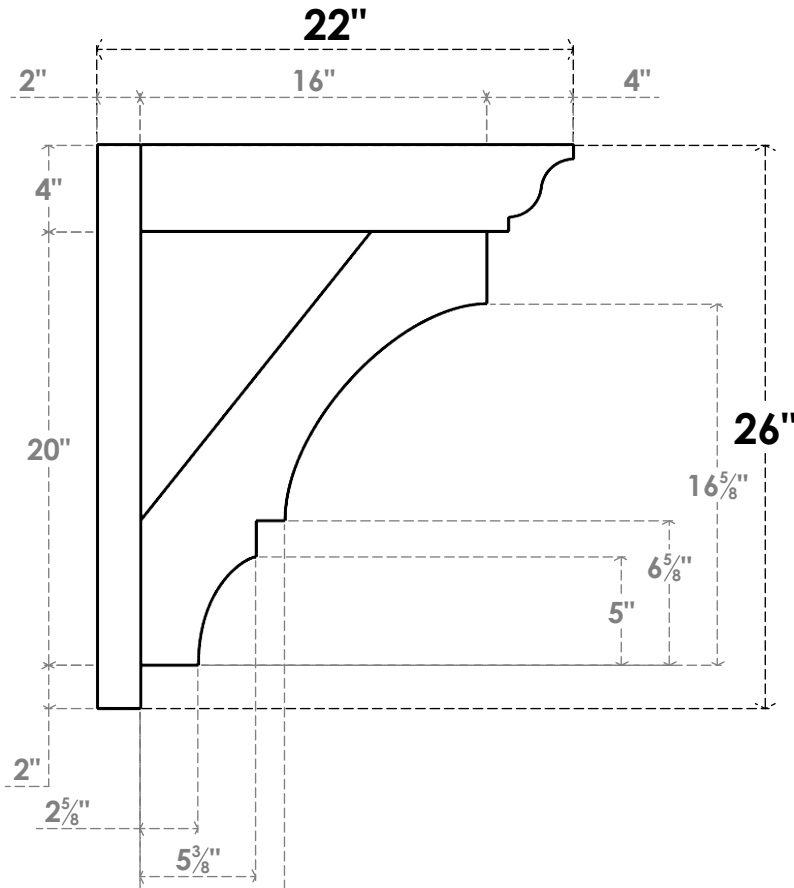

ITEM NUMBER: OUTUROC040X060X22000X26000X040X020X040BOA04RCPR

4"W TOP X 6"W BACK X 22"D X 26"H X 4"T TOP X 2"T BACK TIMBERTHANE ROUGH CEDAR BALBOA FAUX WOOD OPEN OUTLOOKER, TRADITIONAL TOP AND BLOCK BACK, 4"W CLOSED BRACE, PRIMED TAN

SIDE PROFILE

FRONT PROFILE

ISOMETRIC

GENERATED DATE : 07/05/2023

EKENA MILLWORK
2300 WEST MAIN ST.
CLARKSVILLE, TX 75426
TOLL FREE: 866-607-0453
WWW.EKENAMILLWORK.COM

NOTES

1. INSTALLATION TO BE COMPLETED IN ACCORDANCE WITH MANUFACTURER'S SPECIFICATIONS.
2. DRAWING MAY NOT BE TO SCALE
3. THIS DRAWING IS INTENDED FOR DESIGN AND PLANNING PURPOSES ONLY.
4. ALL INFORMATION CONTAINED HEREIN WAS CURRENT AT THE TIME OF DEVELOPMENT BUT MUST BE REVIEWED AND APPROVED BY THE PRODUCT MANUFACTURER TO BE CONSIDERED ACCURATE.
5. TIMBERTHANE ARCHITECTURAL PRODUCTS ARE MADE FROM HIGH DENSITY URETHANE AND COME FACTORY PRIMED