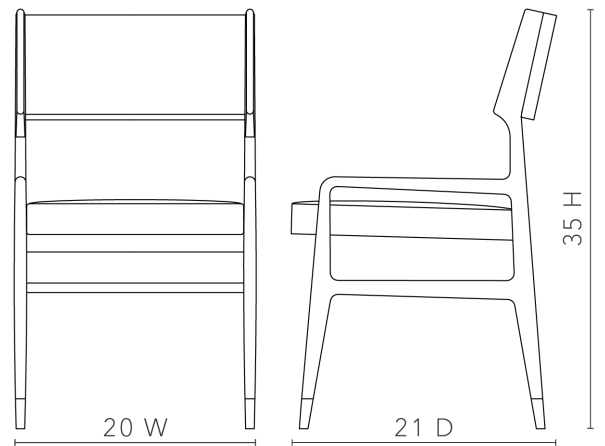

Renata Arm Chair, Sand

RNT-555-99-1036

- 20W x 21D x 35H
- Clear Lacquered Bleached Cerused Oak Wood and Veneers
- Woven Engineered Fabric
- Polished Brass Finished Cast Metal

Eggshell
White

Sand

VILLA & HOUSE